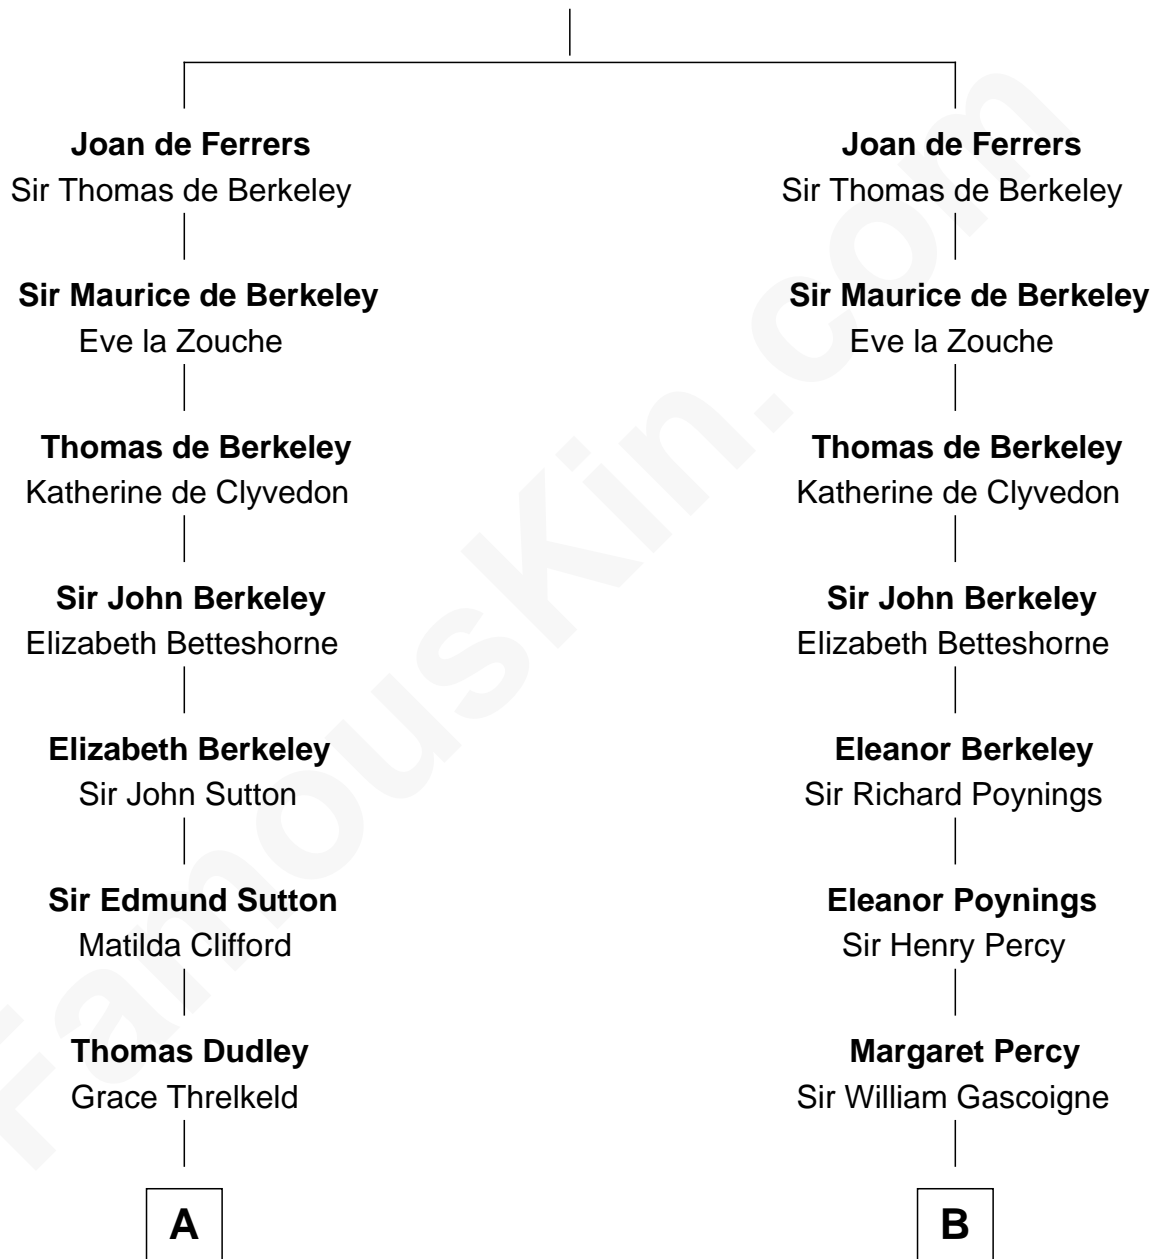

FamousKin.com

Relationship Chart of

Sir Winston Churchill

Prime Minister of the United Kingdom

19th cousin 2 times removed of

Guy Ritchie

British Filmmaker

Sir William de Ferrers

Margaret de Quincy

C

Sir John Winston Spencer-Churchill

Frances Anne Emily Vane

Randolph Henry Spencer-Churchill

Jeanette Jerome

Sir Winston Churchill

Prime Minister of the United Kingdom

D

William Martineau

Margaretta Sarah Mason

Edith Jane Martineau

Vivian Guy Ouseley McLaughlin

Doris Margaretta McLaughlin

Stuart John Ritchie

John Vivian Ritchie