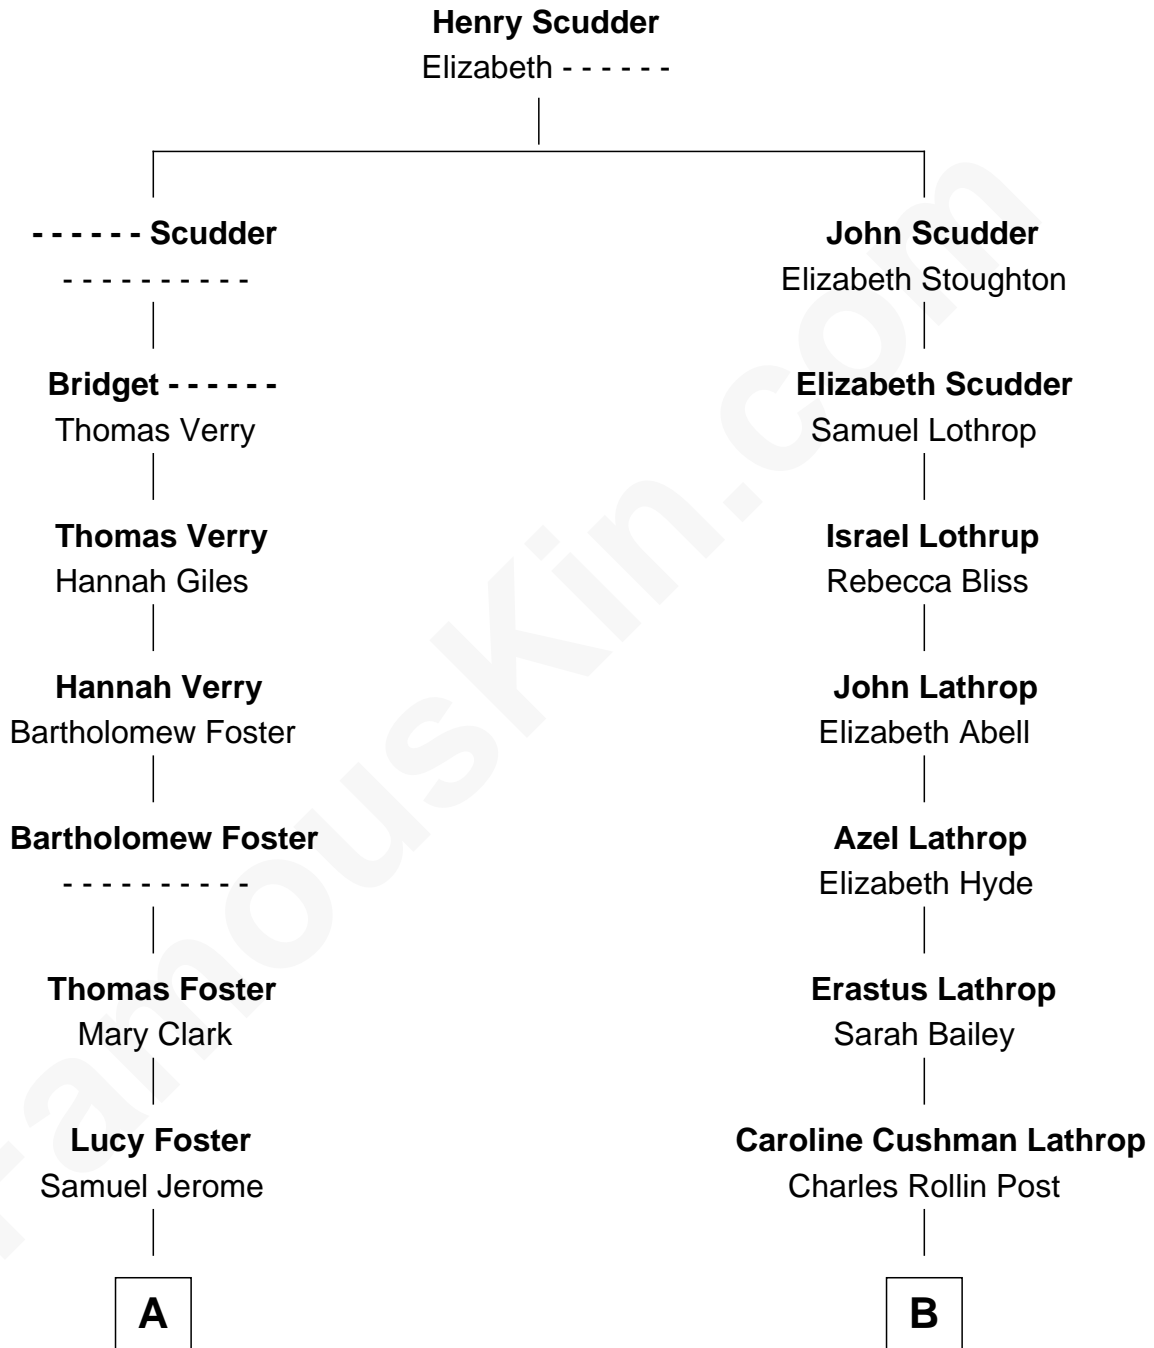

## Relationship Chart of

### Sir Winston Churchill

Prime Minister of the United Kingdom

8th cousin 3 times removed of

**Marjorie Post**

Founder of General Foods

**A**

**Aaron Jerome**  
Elizabeth Ball

**Isaac Jerome**  
Aurora Murray

**Leonard Walter Jerome**  
Clarissa Hall

**Jeanette Jerome**  
Randolph Henry Spencer-Churchill

**Sir Winston Churchill**  
*Prime Minister of the United Kingdom*

**B**

**Charles William Post**  
Elle Letitia Merriweather