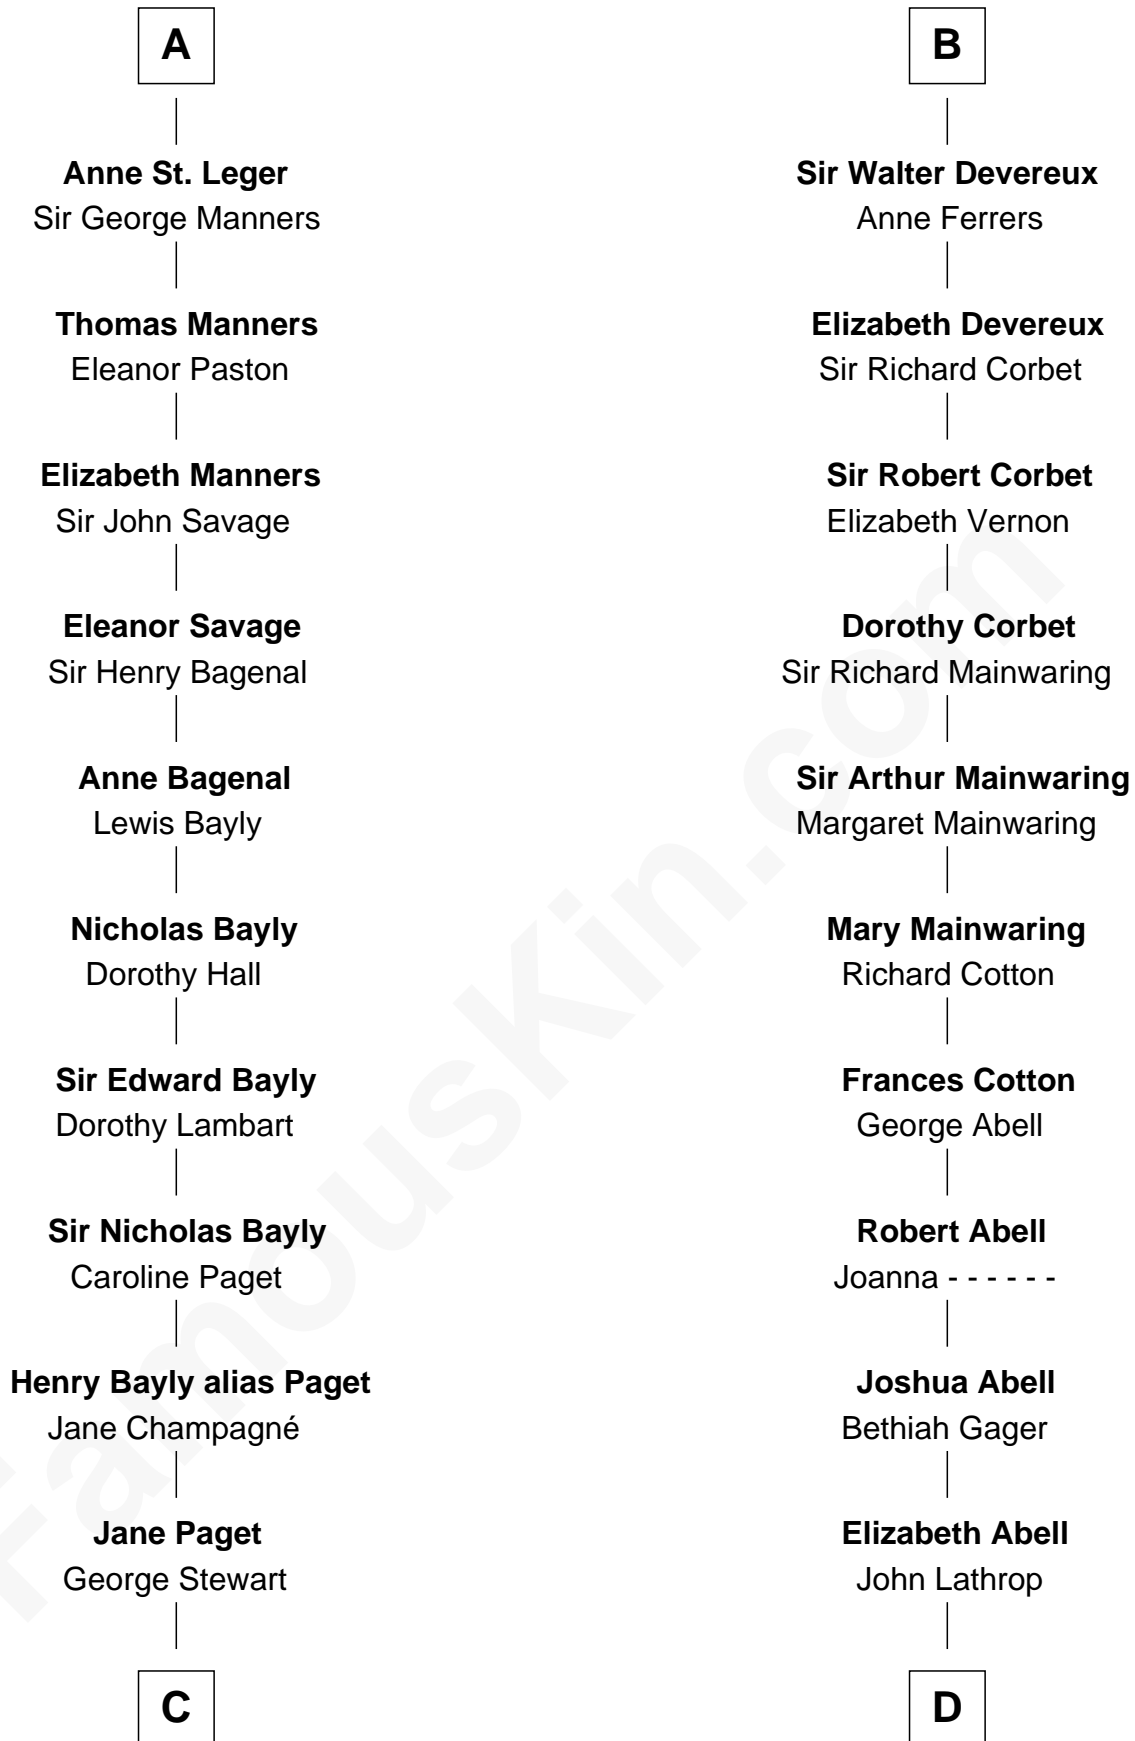

FamousKin.com

Relationship Chart of

Sir Winston Churchill

Prime Minister of the United Kingdom

20th cousin of

C. W. Post

Founder of Post Cereals

Sir William de Fiennes

Blanche de Brienne

C

Jane Stewart
Sir George Spencer-Churchill

Sir John Winston Spencer-Churchill
Frances Anne Emily Vane

Randolph Henry Spencer-Churchill
Jeanette Jerome

Sir Winston Churchill
Prime Minister of the United Kingdom