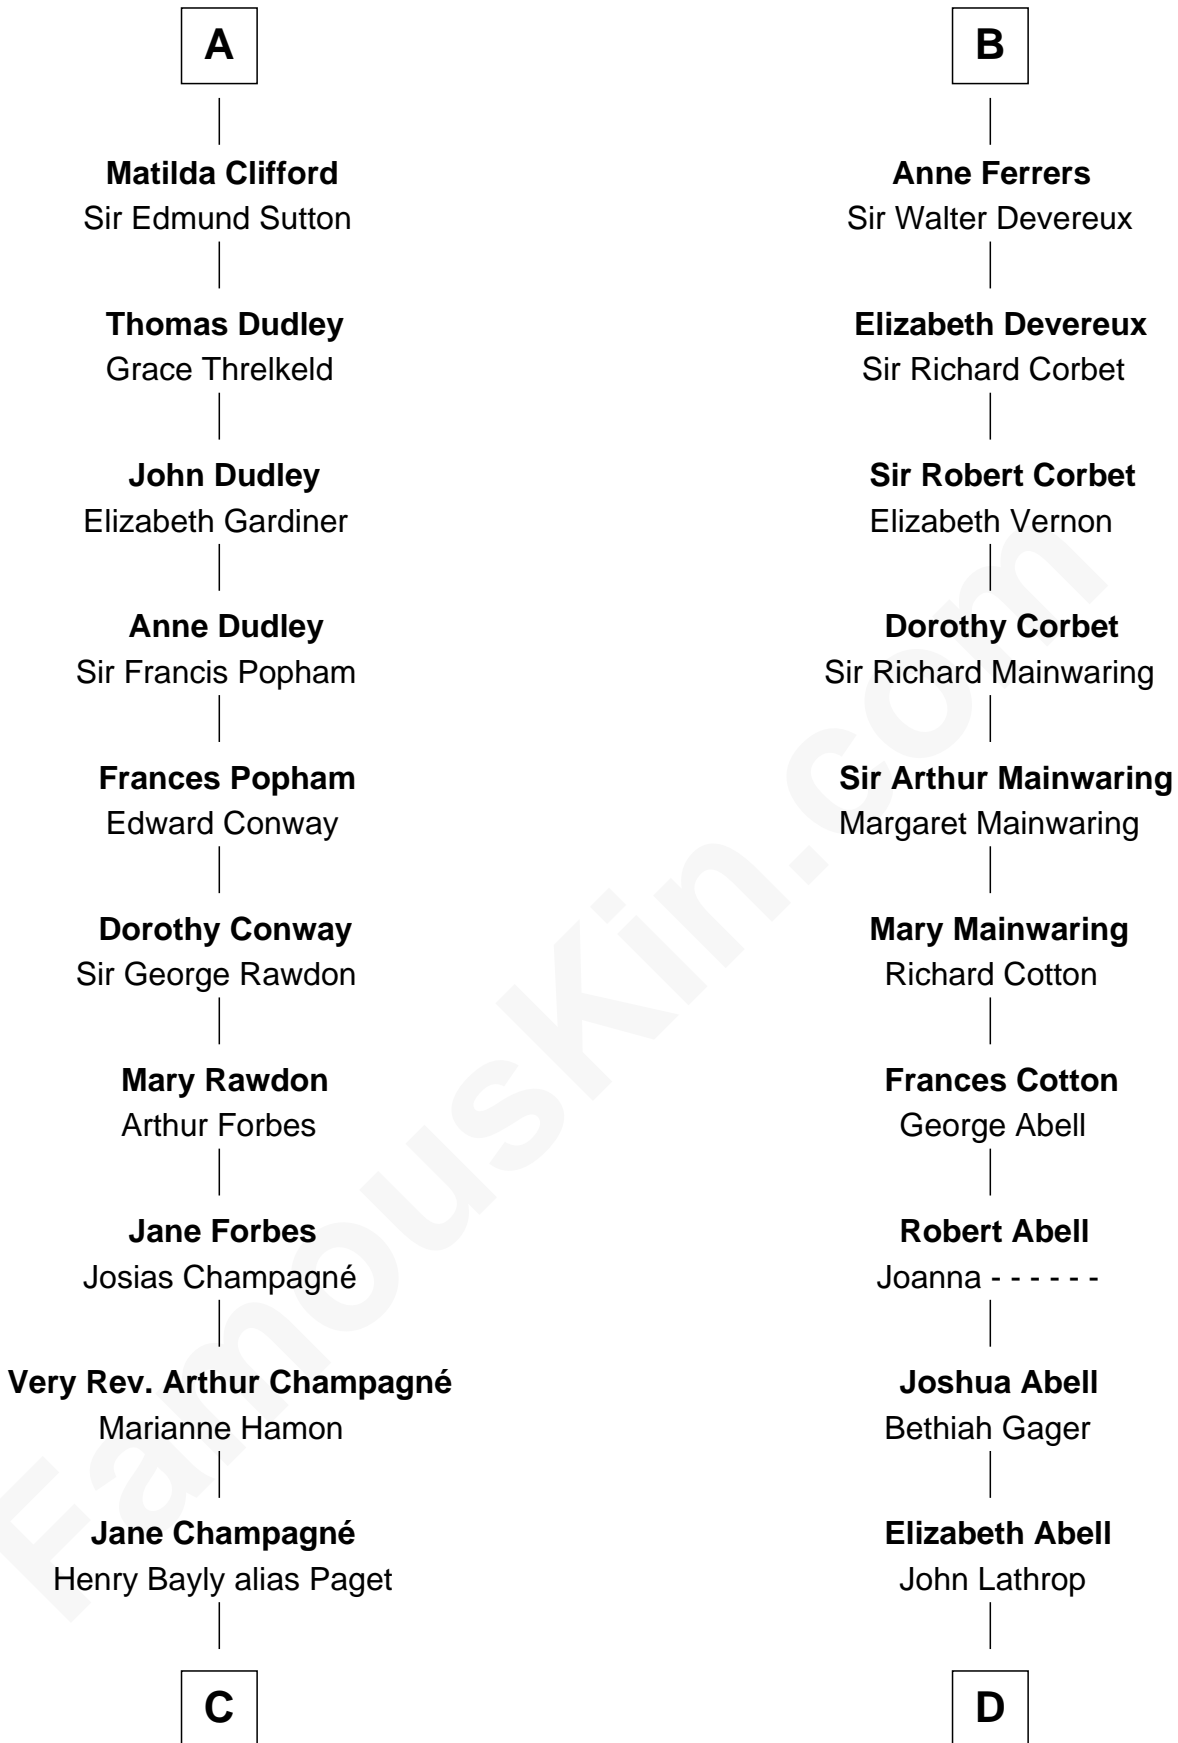

FamousKin.com

Relationship Chart of

Sir Winston Churchill

Prime Minister of the United Kingdom

20th cousin 1 time removed of

C. W. Post

Founder of Post Cereals

C

Jane Paget
George Stewart

Jane Stewart
Sir George Spencer-Churchill

Sir John Winston Spencer-Churchill
Frances Anne Emily Vane

Randolph Henry Spencer-Churchill
Jeanette Jerome

Sir Winston Churchill
Prime Minister of the United Kingdom

D

Azel Lathrop
Elizabeth Hyde

Erastus Lathrop
Sarah Bailey

Caroline Cushman Lathrop
Charles Rollin Post

C. W. Post
Founder of Post Cereals