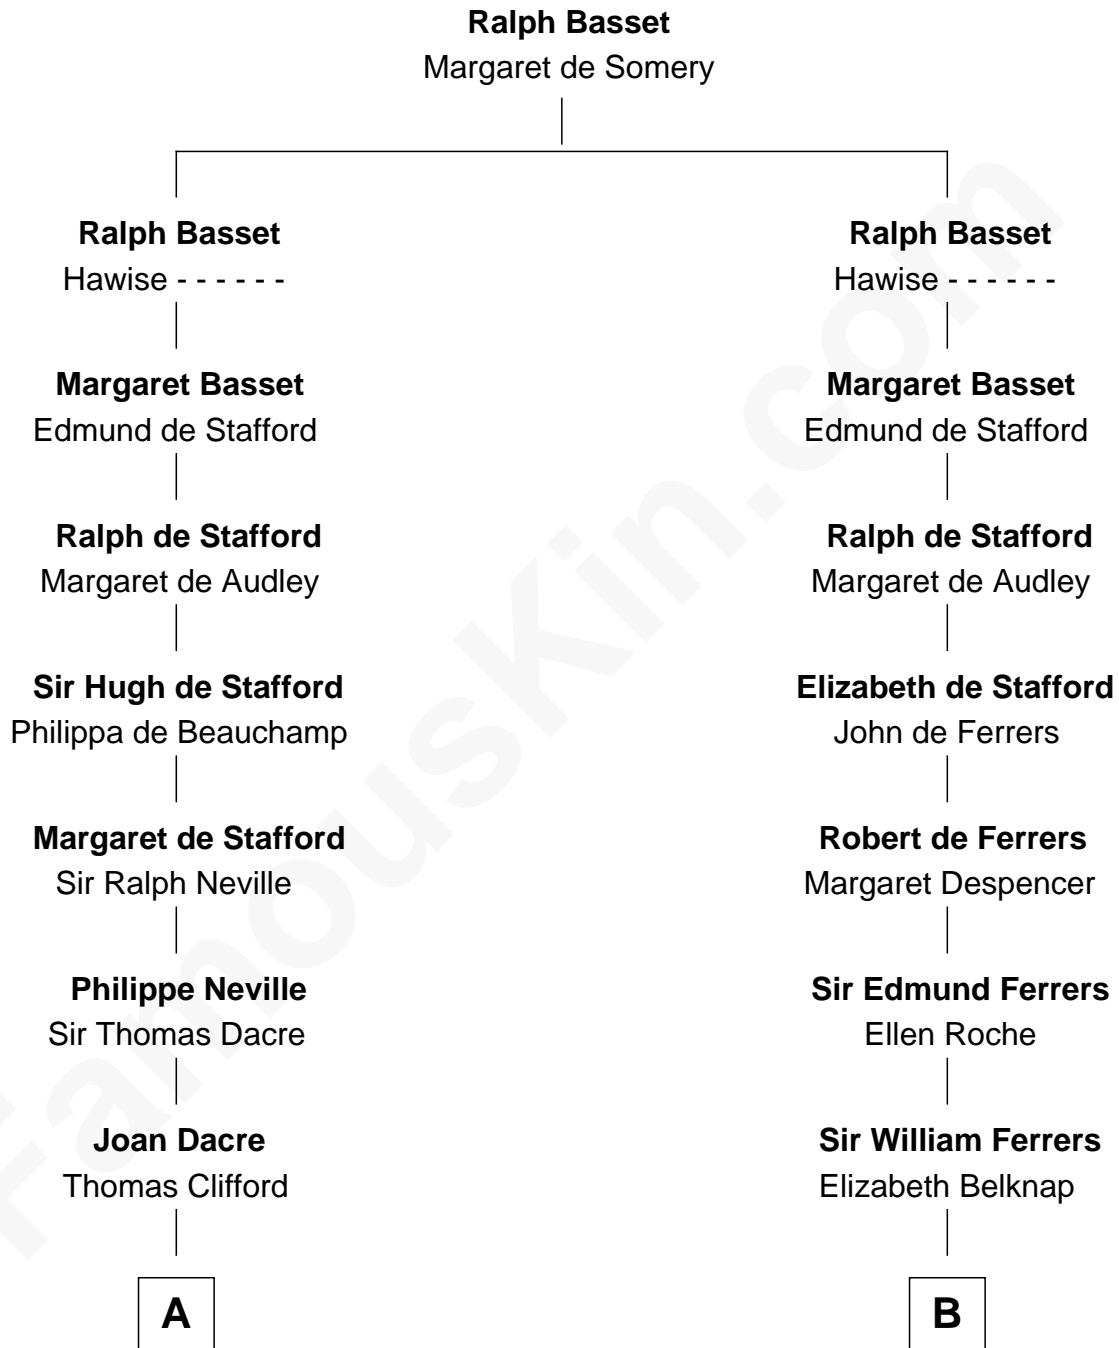

FamousKin.com

Relationship Chart of

Sir Winston Churchill

Prime Minister of the United Kingdom

20th cousin 1 time removed of

C. W. Post

Founder of Post Cereals

C

Jane Paget
George Stewart

Jane Stewart
Sir George Spencer-Churchill

Sir John Winston Spencer-Churchill
Frances Anne Emily Vane

Randolph Henry Spencer-Churchill
Jeanette Jerome

Sir Winston Churchill
Prime Minister of the United Kingdom

D

Azel Lathrop
Elizabeth Hyde

Erastus Lathrop
Sarah Bailey

Caroline Cushman Lathrop
Charles Rollin Post

C. W. Post
Founder of Post Cereals