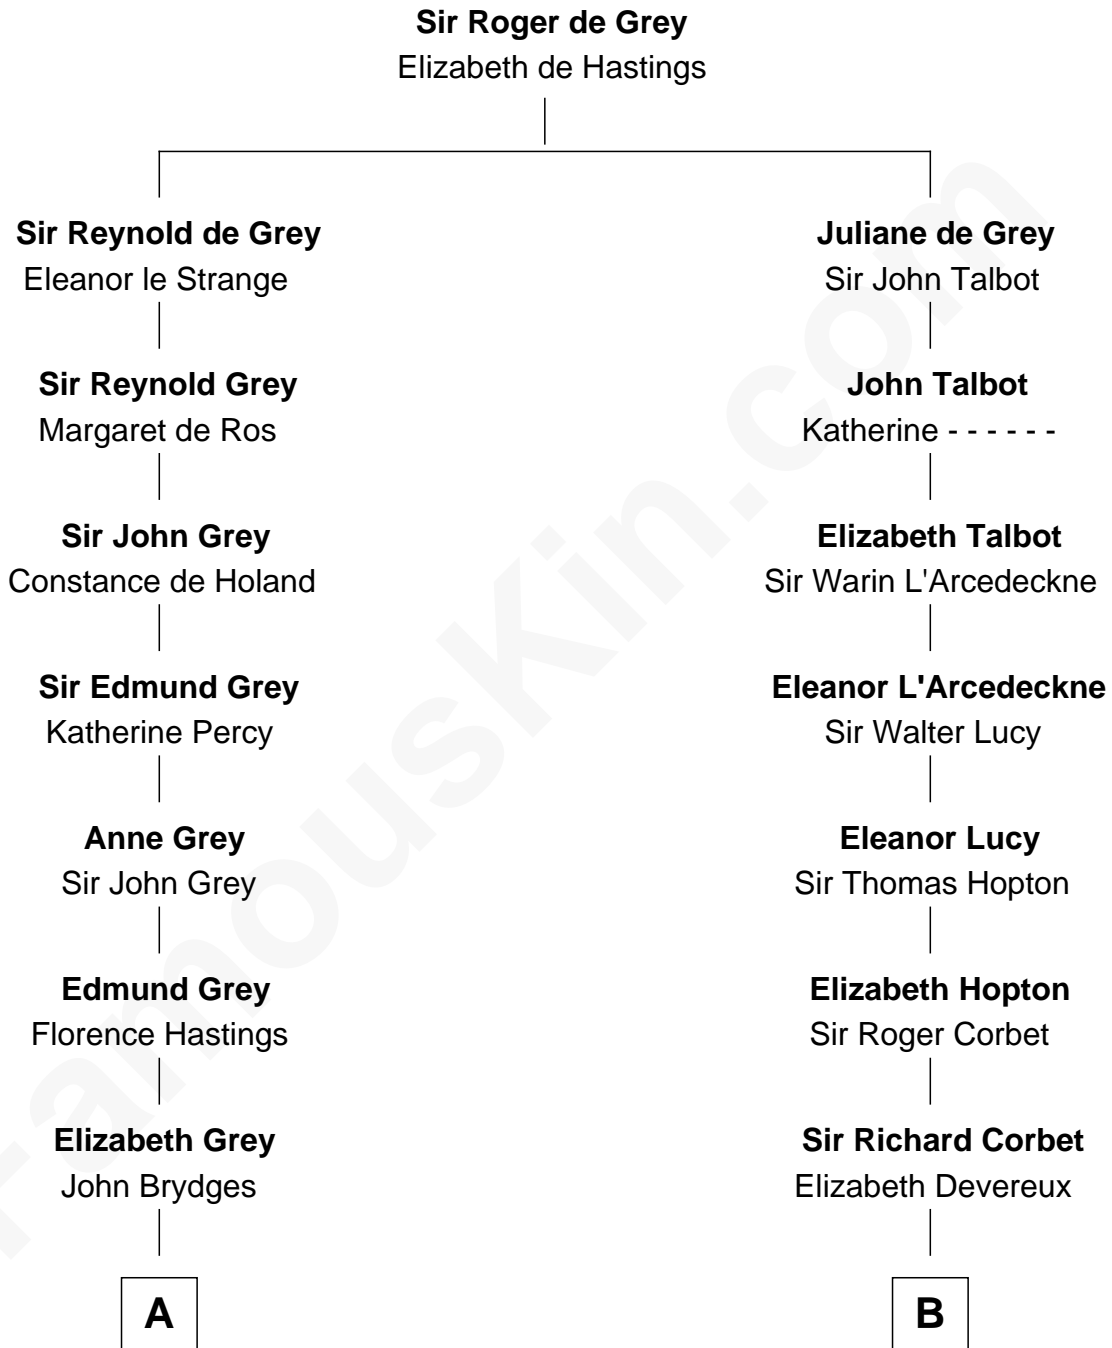

FamousKin.com

Relationship Chart of

Sir Winston Churchill

Prime Minister of the United Kingdom

18th cousin 1 time removed of

C. W. Post

Founder of Post Cereals

C

Sir John Winston Spencer-Churchill

Frances Anne Emily Vane

Randolph Henry Spencer-Churchill

Jeanette Jerome

Sir Winston Churchill

Prime Minister of the United Kingdom

D

Caroline Cushman Lathrop