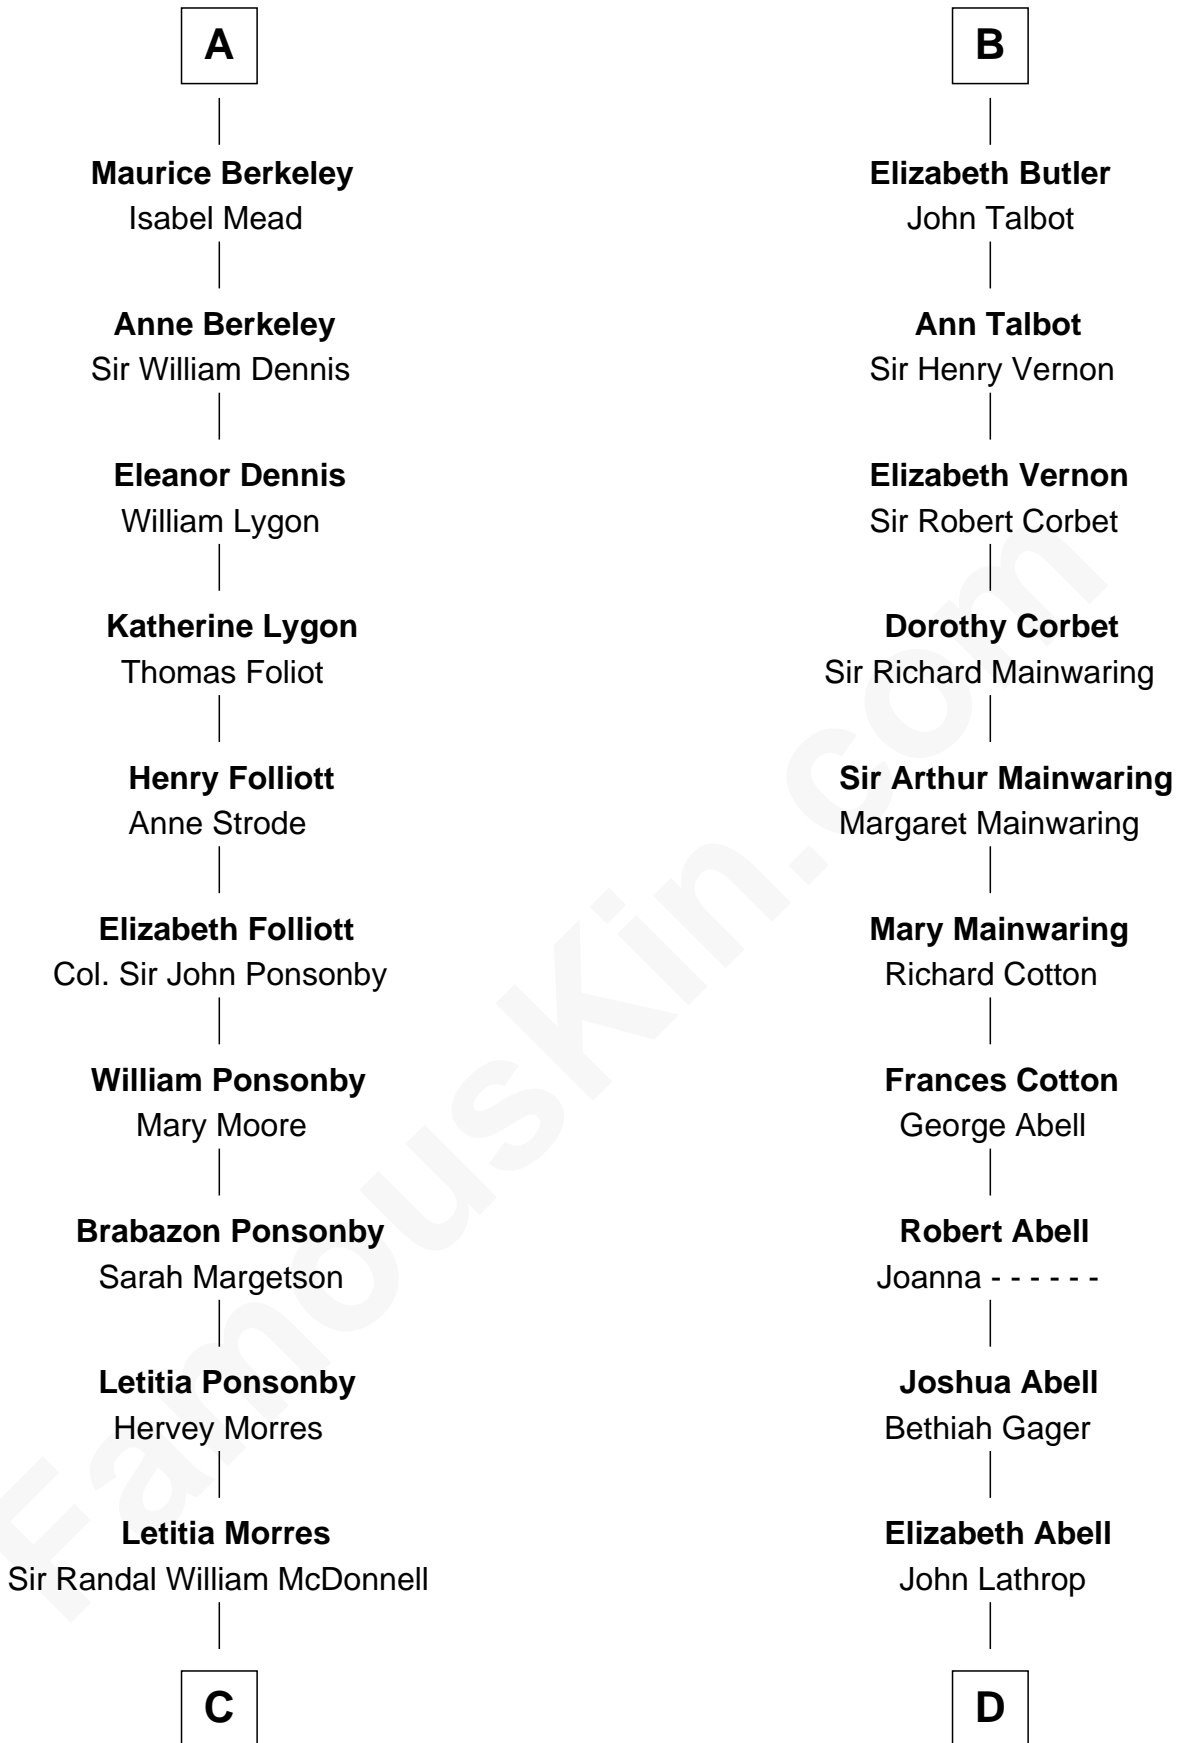

FamousKin.com

Relationship Chart of

Sir Winston Churchill

Prime Minister of the United Kingdom

20th cousin 1 time removed of

C. W. Post

Founder of Post Cereals

Sir Gerald de Prendergast

C

Anne Catherine McDonnell

Sir Henry Vane

Frances Anne Emily Vane-Tempest

Sir Charles William Stewart

Frances Anne Emily Vane

Sir John Winston Spencer-Churchill

Randolph Henry Spencer-Churchill