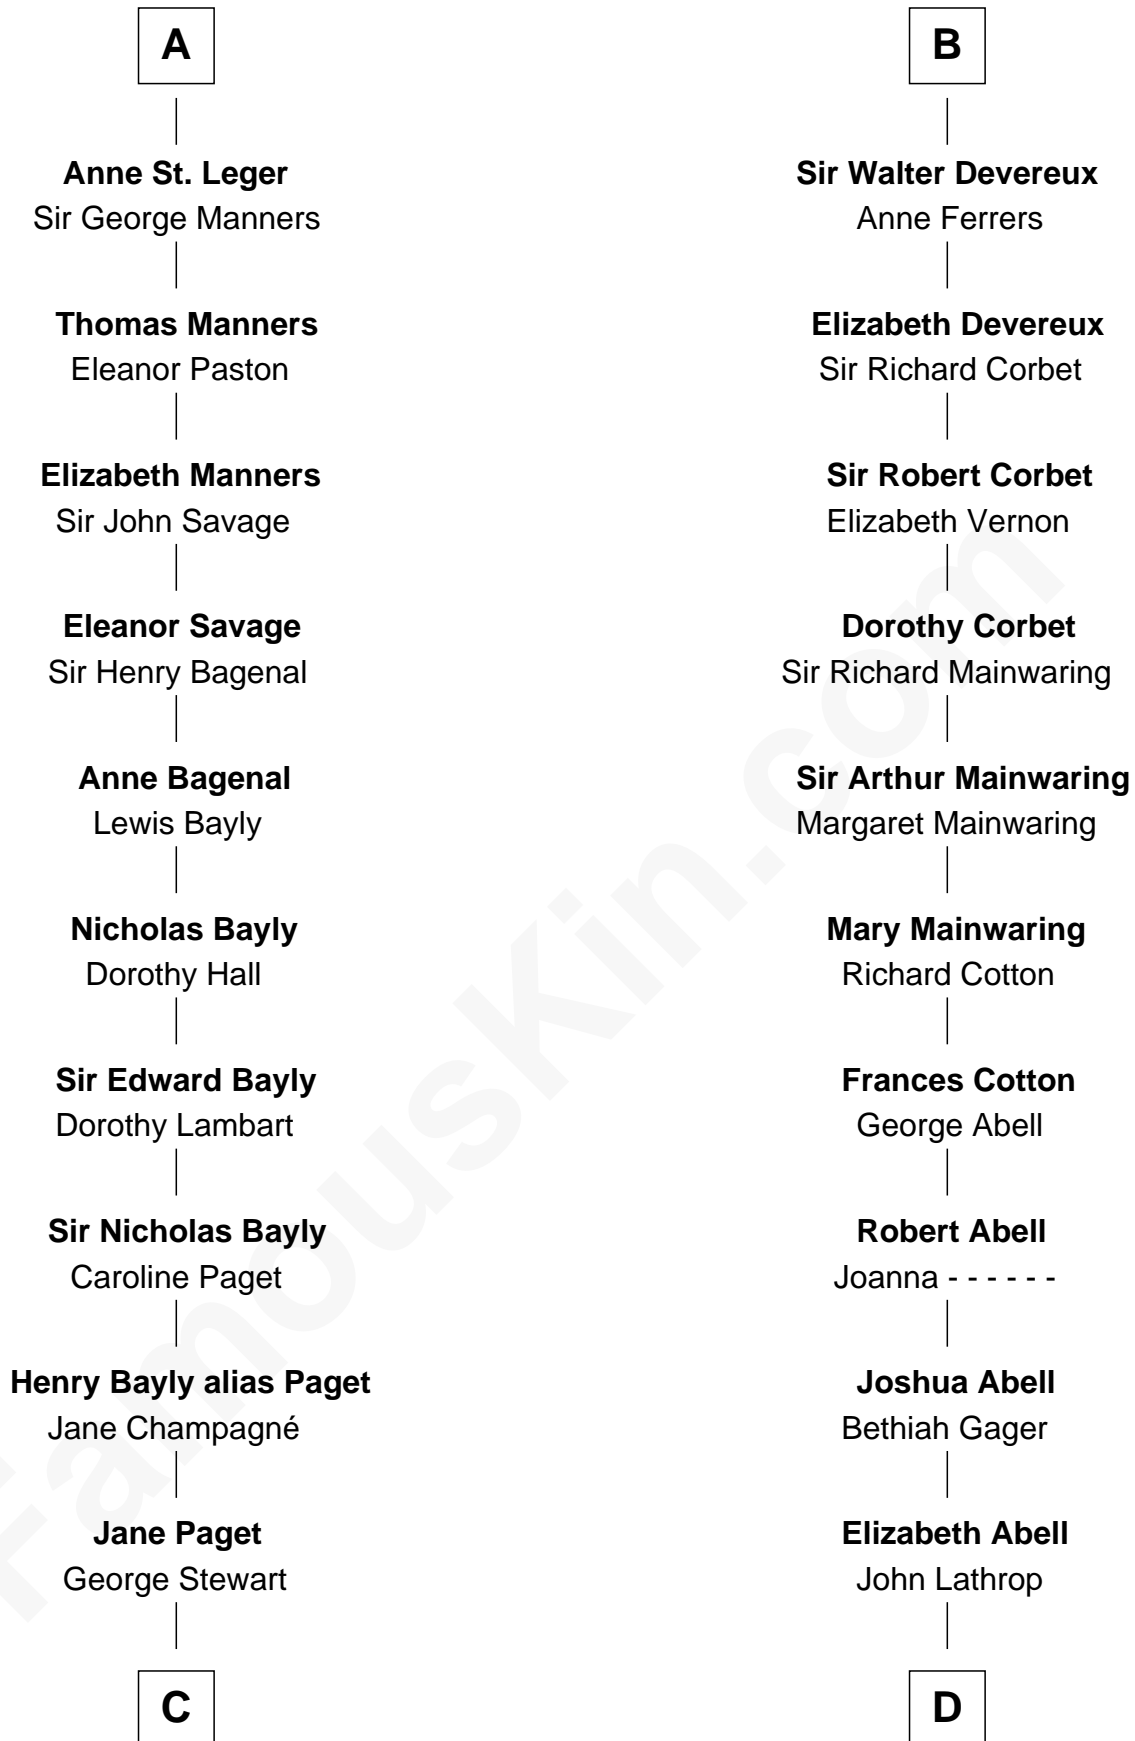

FamousKin.com

Relationship Chart of

Sir Winston Churchill

Prime Minister of the United Kingdom

20th cousin of

C. W. Post

Founder of Post Cereals

Roger Mortimer
Maud de Braose

Anne of York
Sir Thomas St. Leger

A

Sir Edmund Mortimer
Margaret de Fiennes

Maud Mortimer
Sir Thebaud de Verdun

Margery de Verdun
Sir John Crophull

Thomas Crophull
Sybil Delabere

Agnes Crophull
Sir Walter Devereux

Sir Walter Devereux
Elizabeth Bromwich

Sir Walter Devereux
Elizabeth Merbery

B

C

Jane Stewart
Sir George Spencer-Churchill

Sir John Winston Spencer-Churchill
Frances Anne Emily Vane

Randolph Henry Spencer-Churchill
Jeanette Jerome