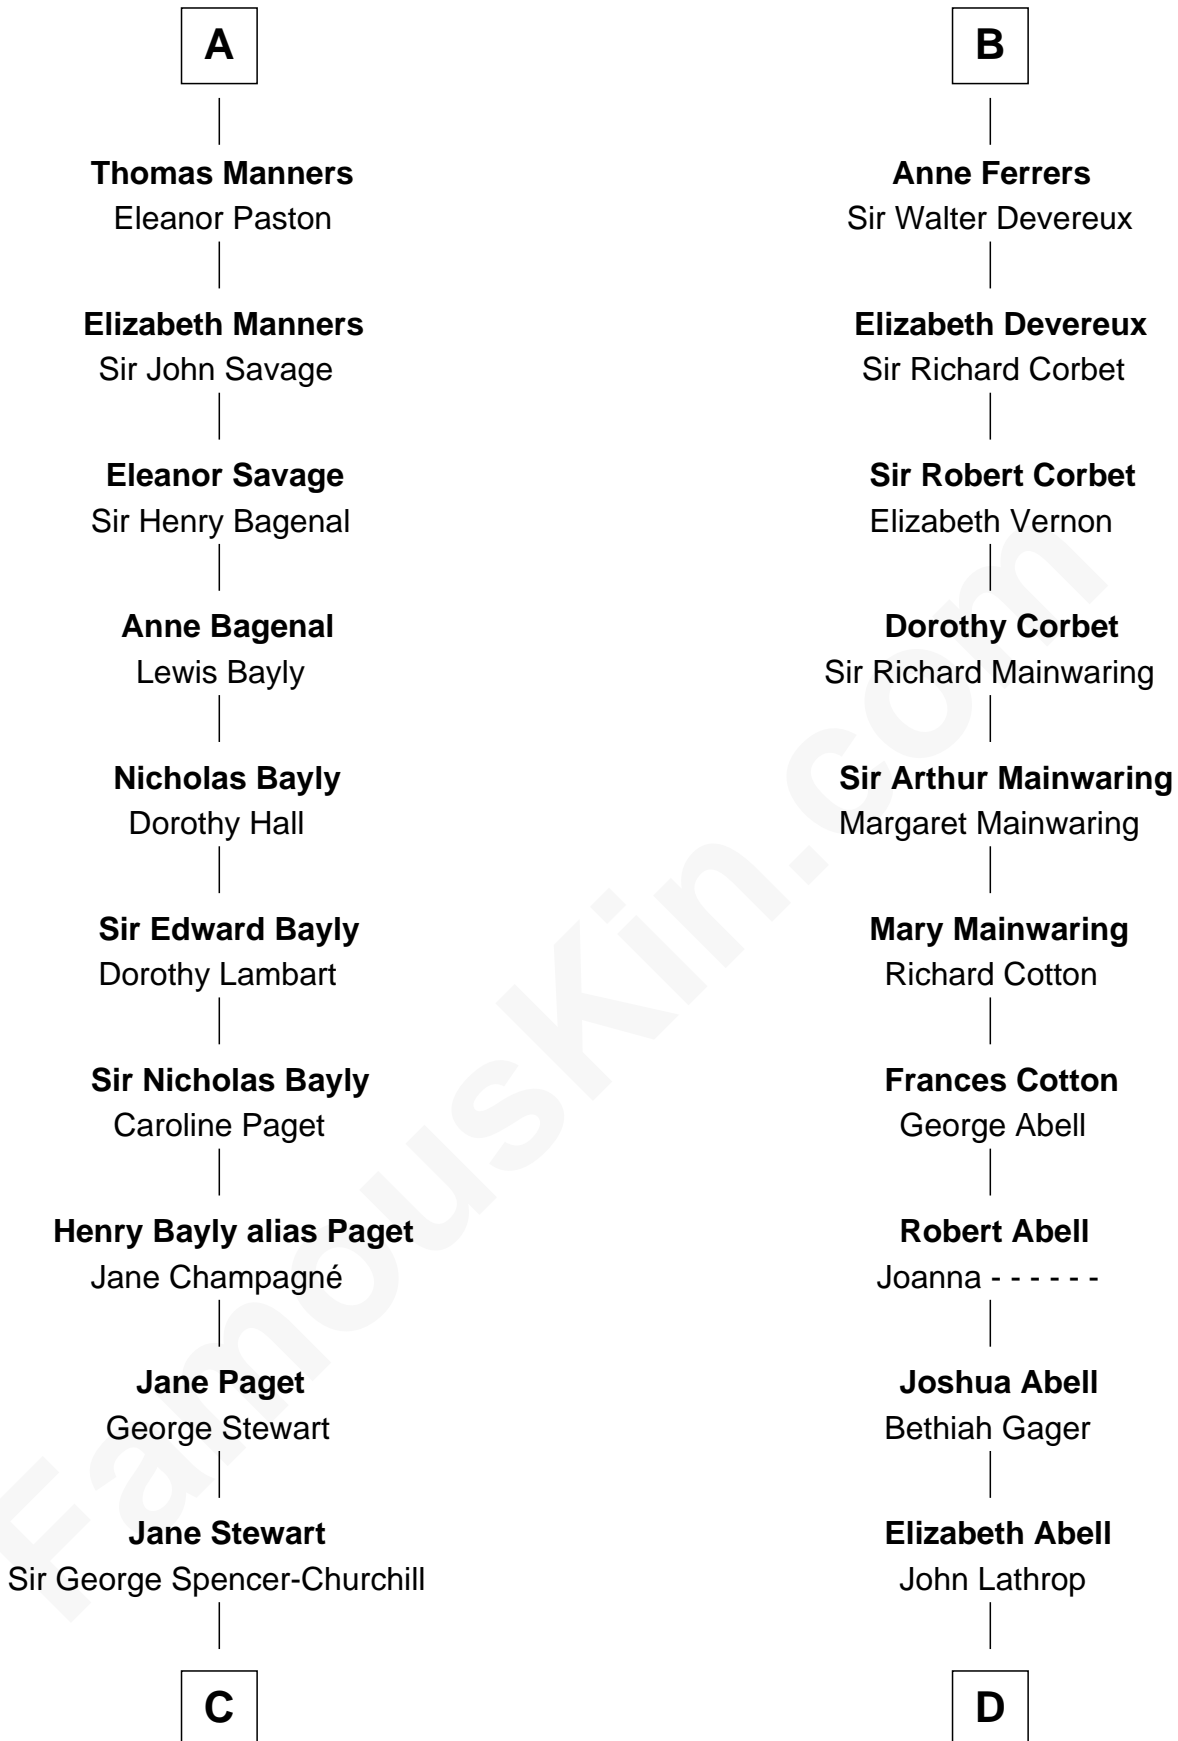

FamousKin.com

Relationship Chart of

Sir Winston Churchill

Prime Minister of the United Kingdom

19th cousin 1 time removed of

C. W. Post

Founder of Post Cereals

Sir James de Audley

Robert de Ferrers

Margaret Despencer

Sir Edmund Ferrers

Ellen Roche

Sir William Ferrers

Elizabeth Belknap

B

C