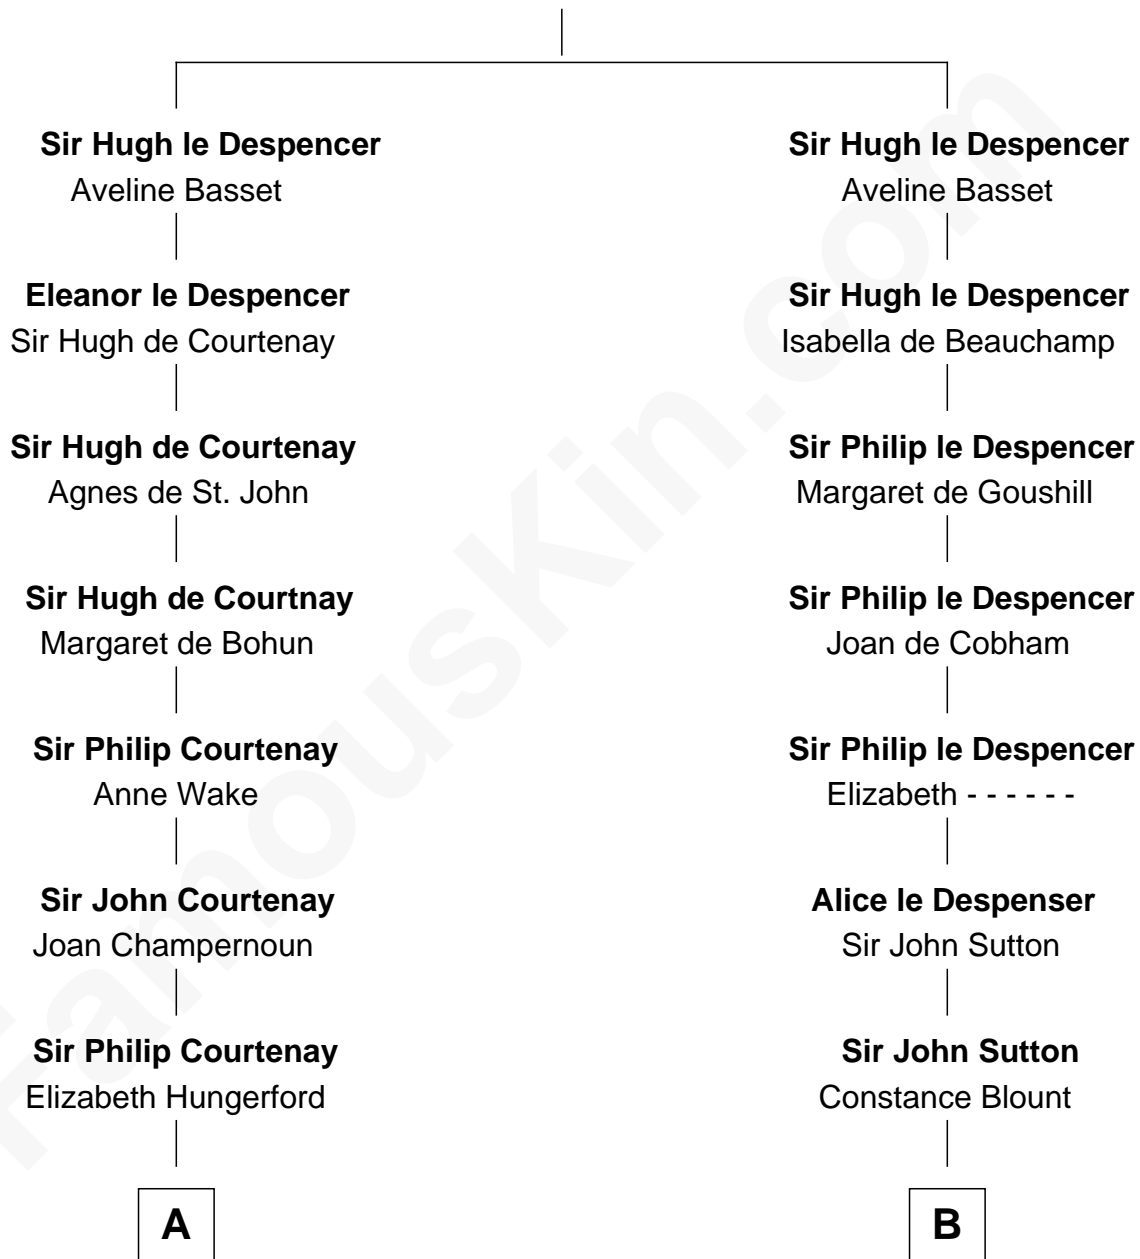

FamousKin.com

Relationship Chart of

Sir Winston Churchill

Prime Minister of the United Kingdom

19th cousin 2 times removed of

C. W. Post

Founder of Post Cereals

Sir Hugh le Despencer

C

Jane Paget
George Stewart

Jane Stewart
Sir George Spencer-Churchill

Sir John Winston Spencer-Churchill
Frances Anne Emily Vane

Randolph Henry Spencer-Churchill
Jeanette Jerome

Sir Winston Churchill
Prime Minister of the United Kingdom