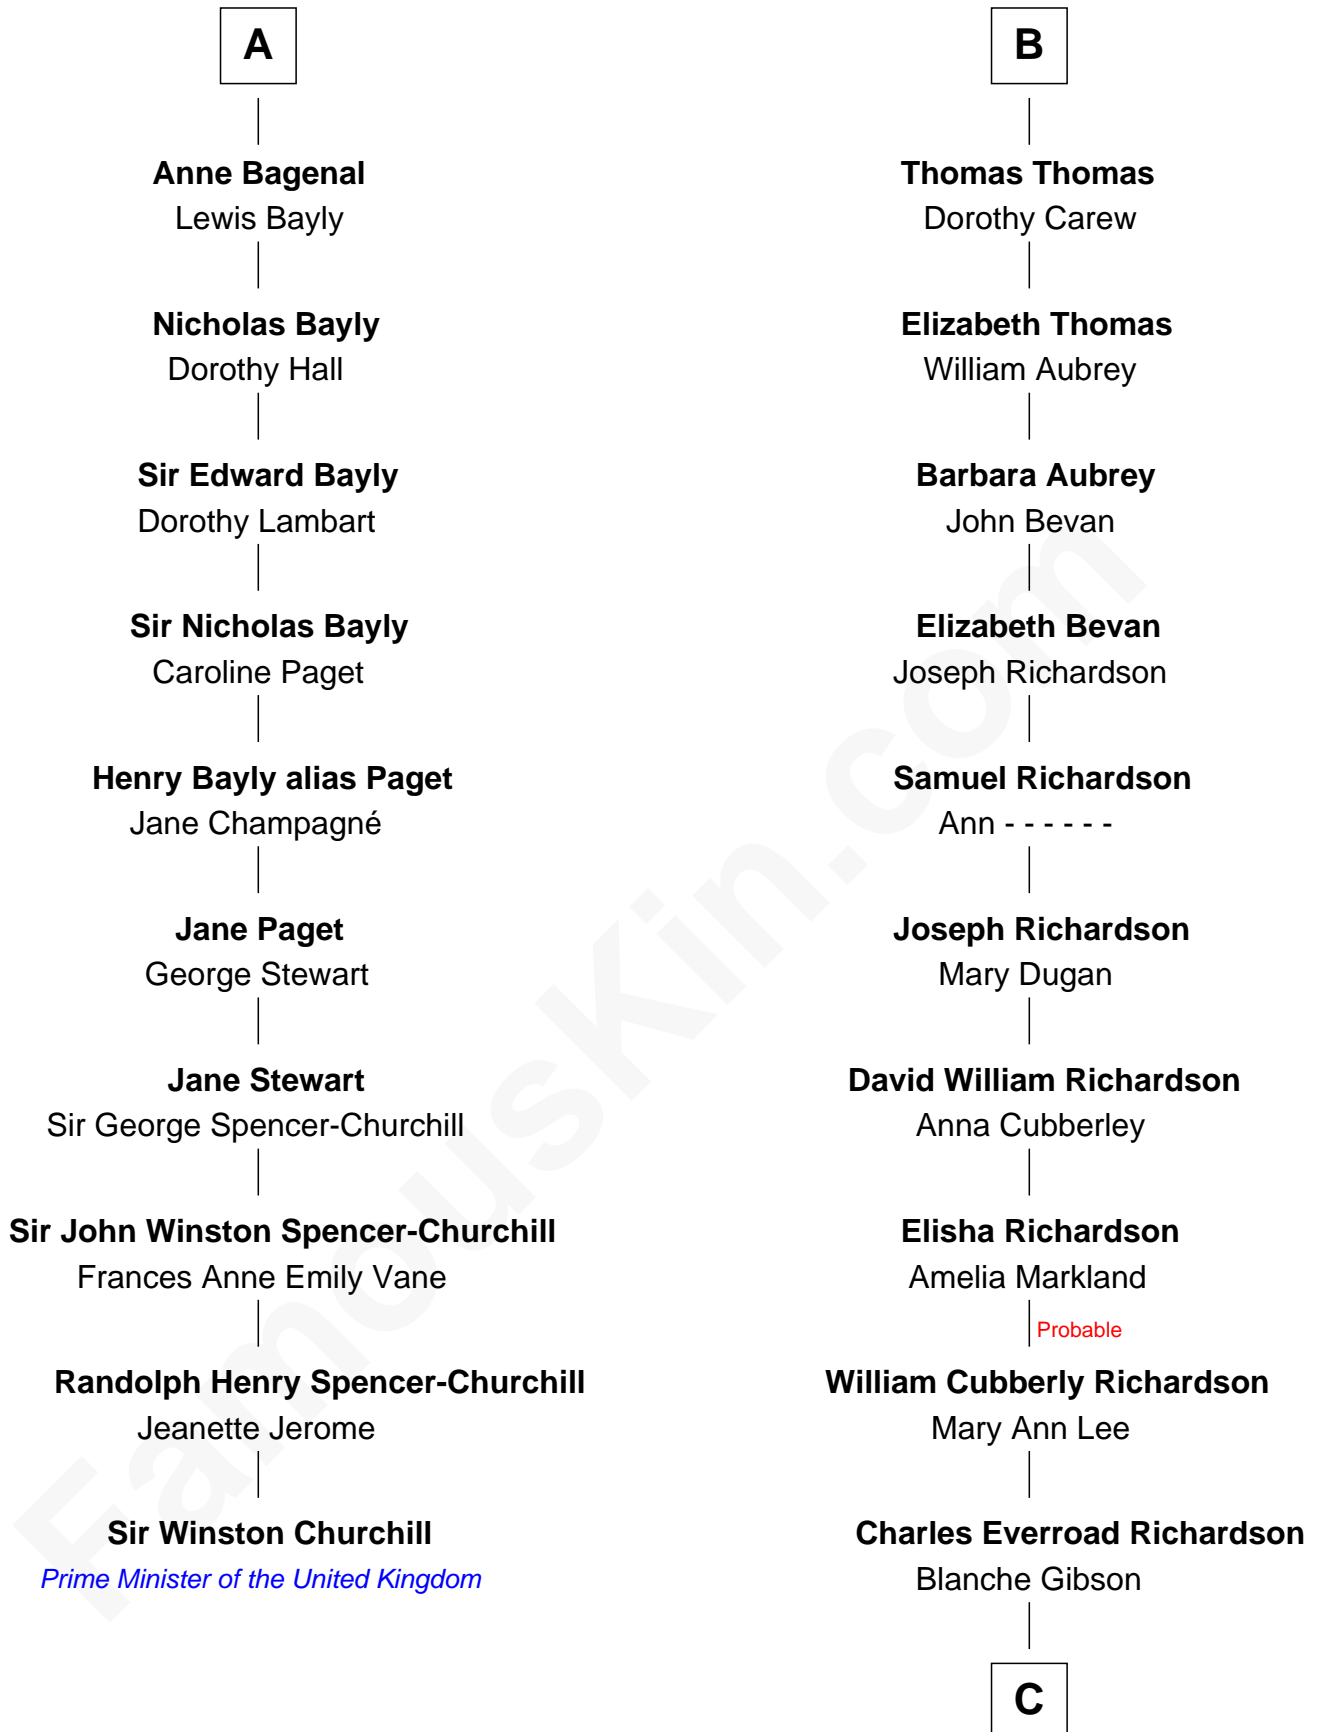

FamousKin.com

Relationship Chart of

Sir Winston Churchill

Prime Minister of the United Kingdom

16th cousin 3 times removed of

Sally Ride

1st American Woman in Space

Sir William Stradling

Elizabeth Stradling

Edmund Morgan

Mary Morgan

John Thomas

William Thomas

Joan Lewis

B

C

—
Jennie Mae Richardson

Thomas Vernam Ride

—
Dale Burdell Ride

Carol Joyce Anderson

—
Sally Ride

1st American Woman in Space

FamousKin.com