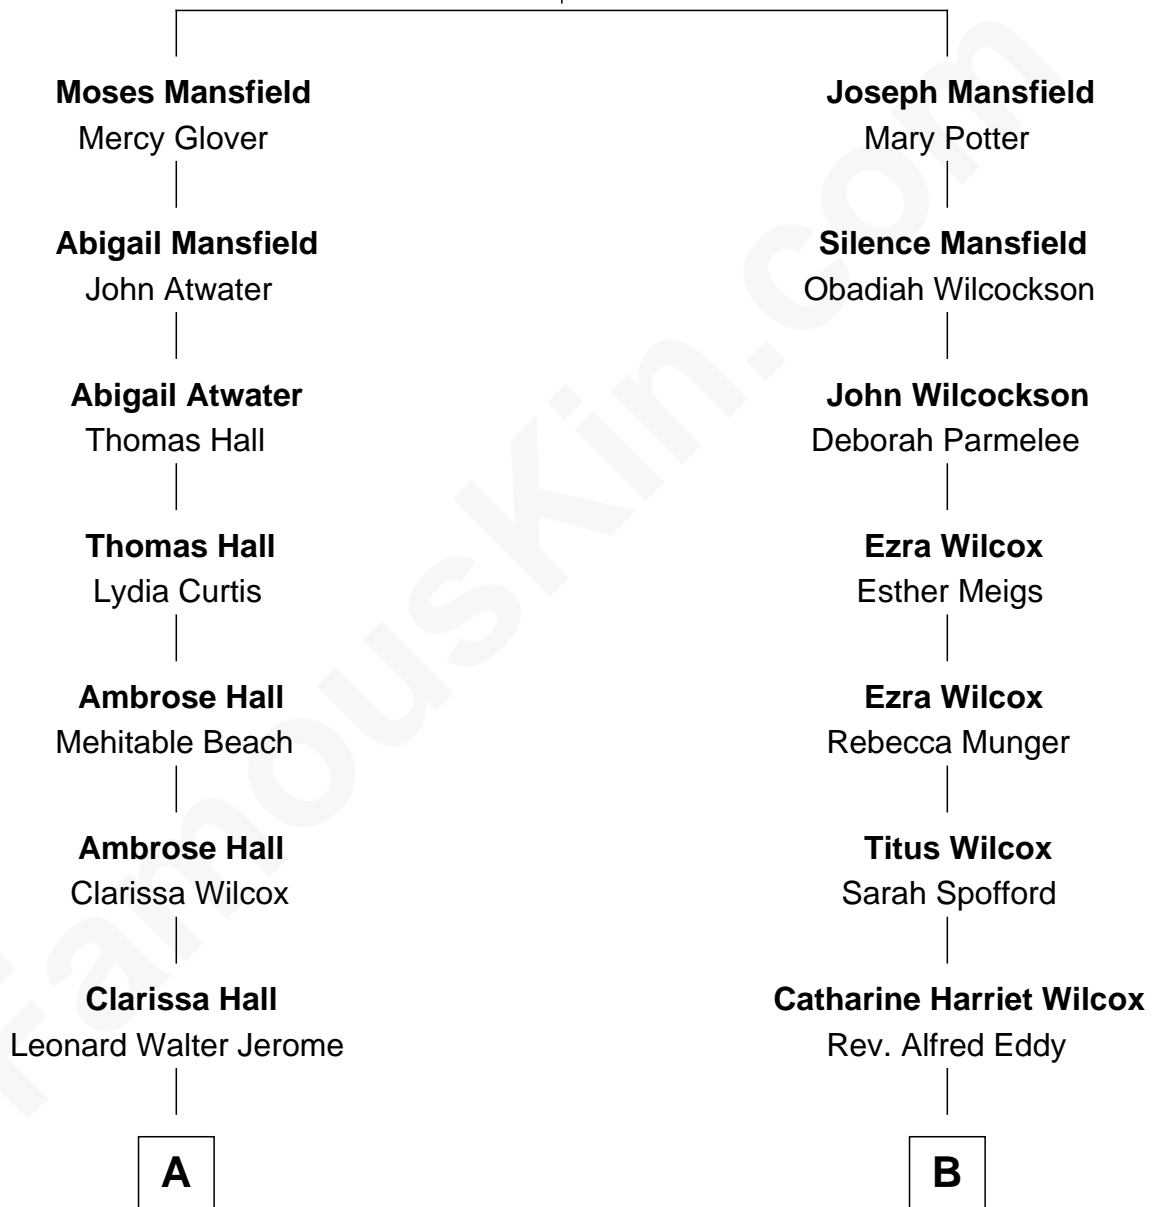

FamousKin.com

Relationship Chart of

Sir Winston Churchill

Prime Minister of the United Kingdom

8th cousin 3 times removed of

Jodie Foster

Movie Actress

Richard Mansfield

Gillian Drake

A

Jeanette Jerome
Randolph Henry Spencer-Churchill

Sir Winston Churchill
Prime Minister of the United Kingdom

B

Katherine Louise Eddy
Lucius George Fisher

Alice Eddy Fisher
Alexis Caldwell Foster