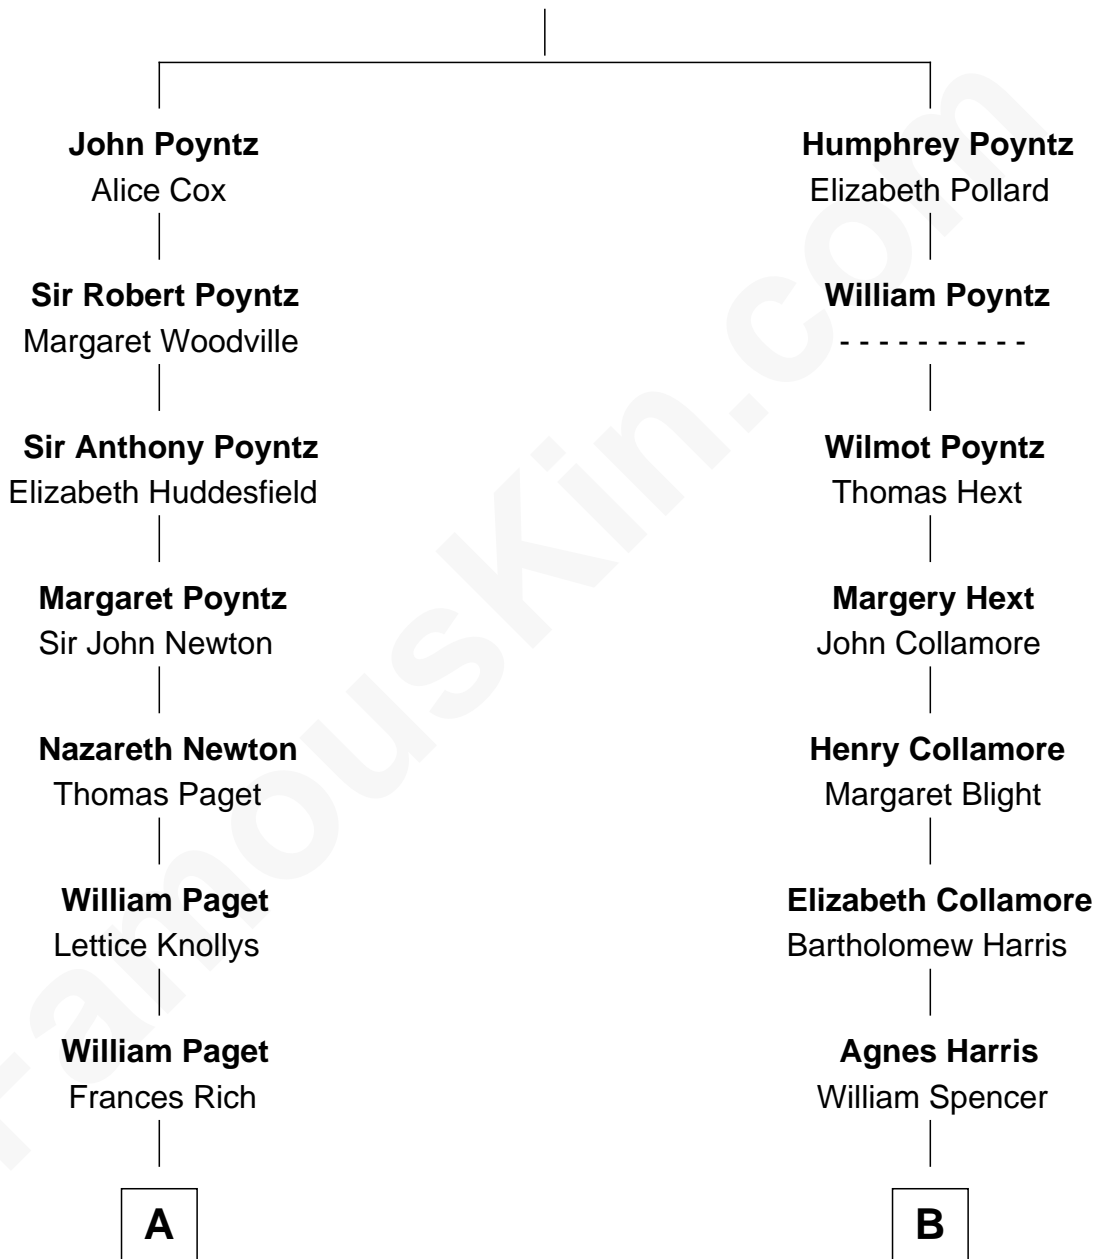

FamousKin.com

Relationship Chart of

Sir Winston Churchill

Prime Minister of the United Kingdom

15th cousin 2 times removed of

Jodie Foster

Movie Actress

Sir Nicholas Poyntz

Elizabeth Mill

Jodie Foster photo by [Alan Light](#) ([CC BY 2.0](#))