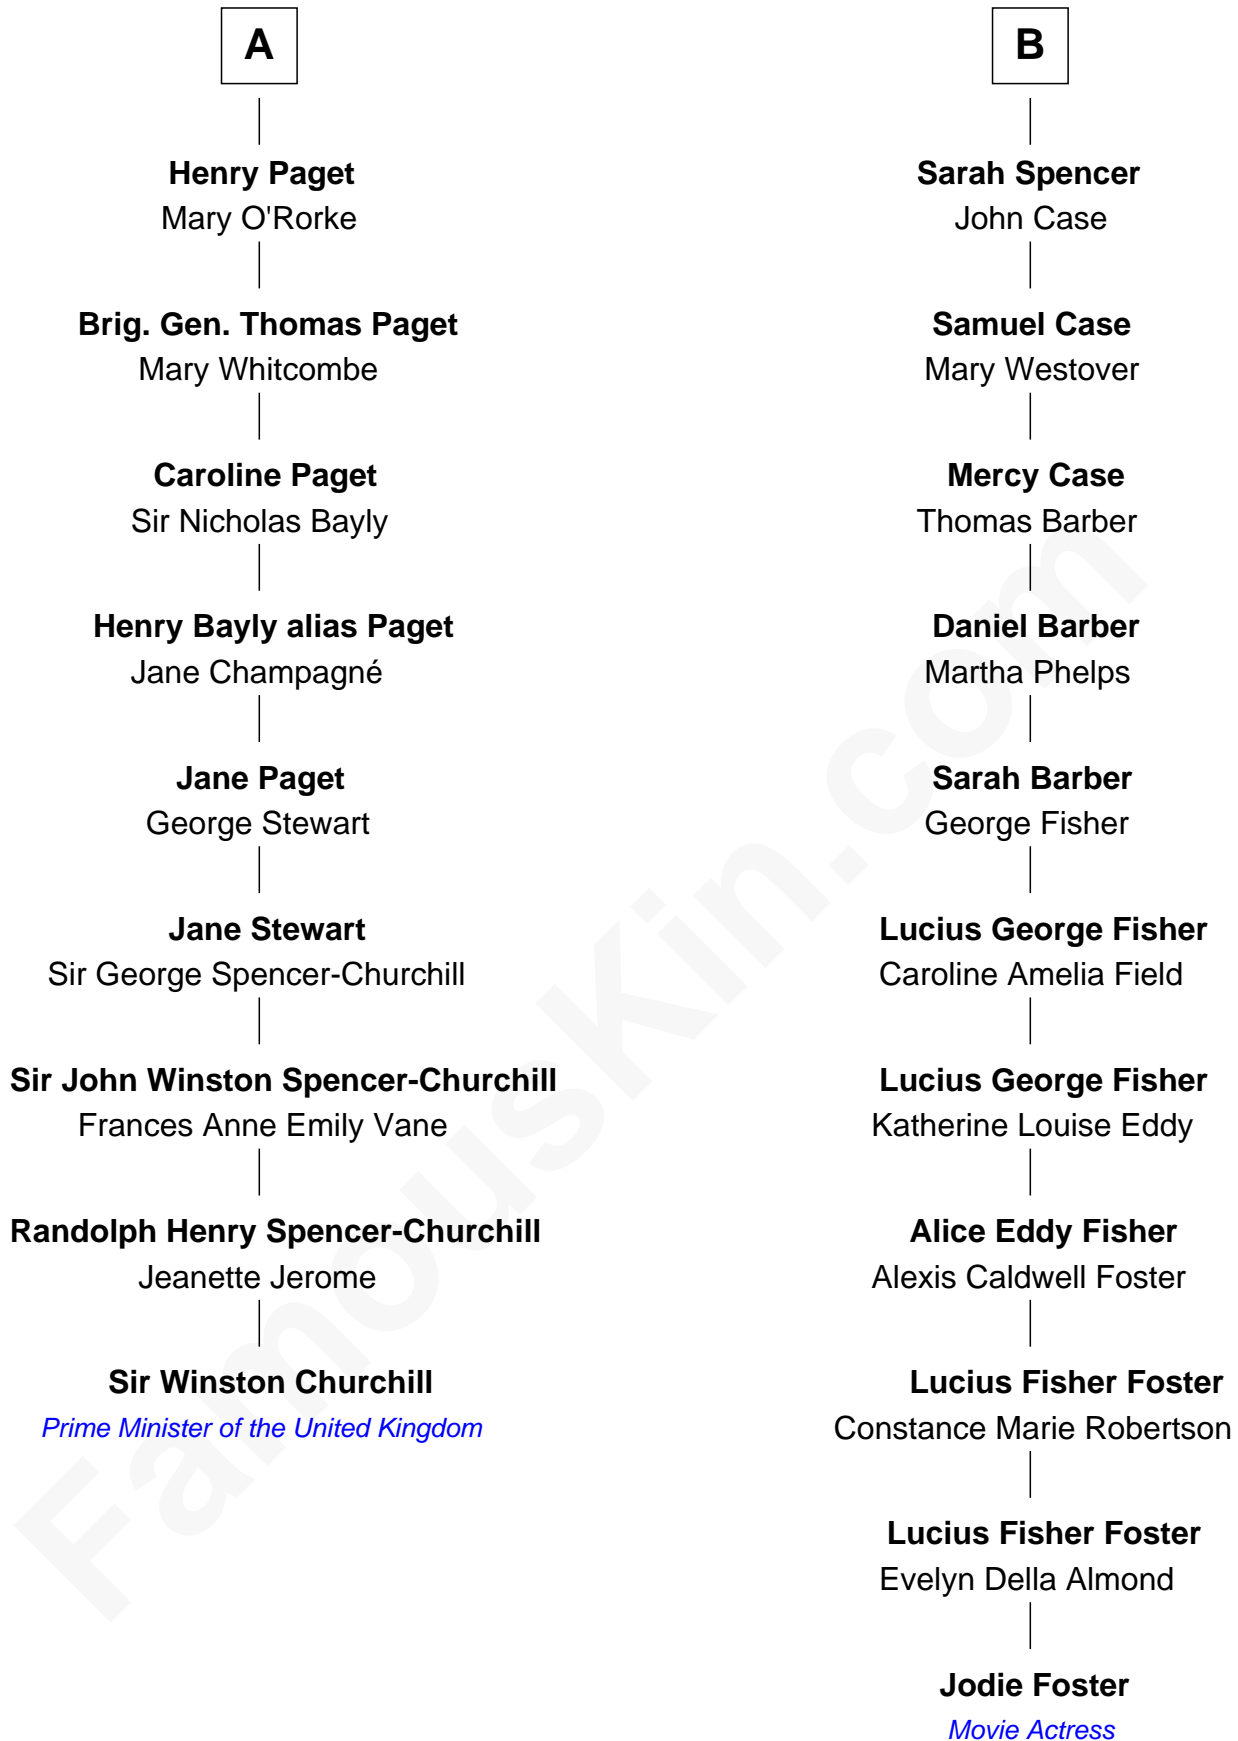

FamousKin.com

Relationship Chart of

Sir Winston Churchill

Prime Minister of the United Kingdom

15th cousin 2 times removed of

Jodie Foster

Movie Actress

Sir Nicholas Poyntz

Elizabeth Mill

Jodie Foster photo by [Alan Light](#) ([CC BY 2.0](#))