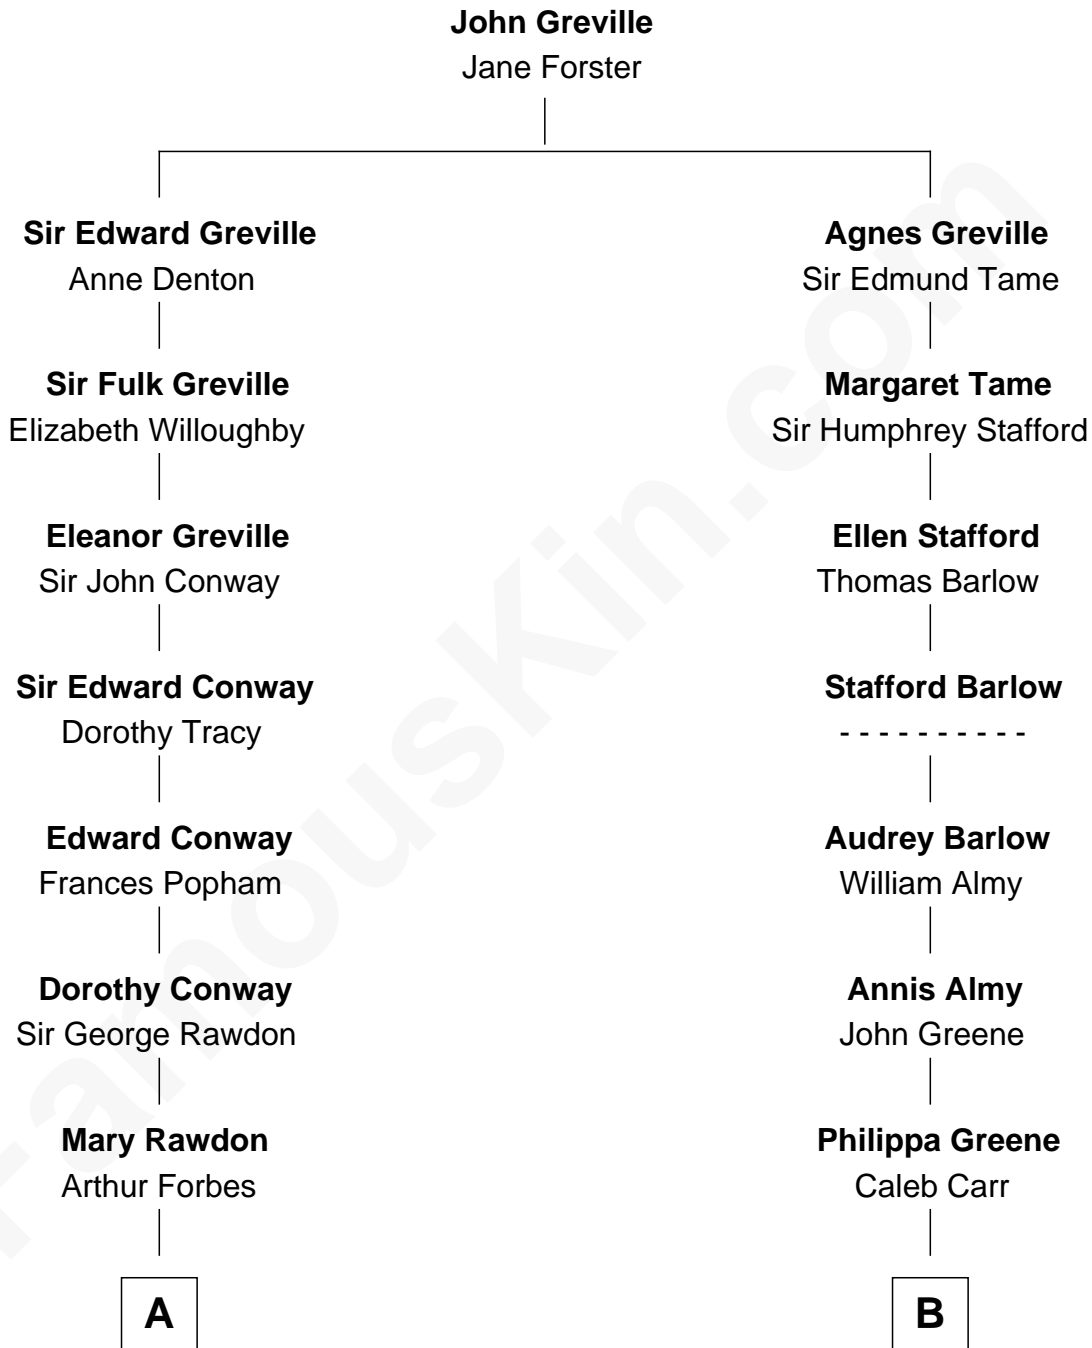

FamousKin.com

Relationship Chart of

Sir Winston Churchill

Prime Minister of the United Kingdom

14th cousin 1 time removed of

Charlie Munger

Vice-Chairman of Berkshire Hathaway

A