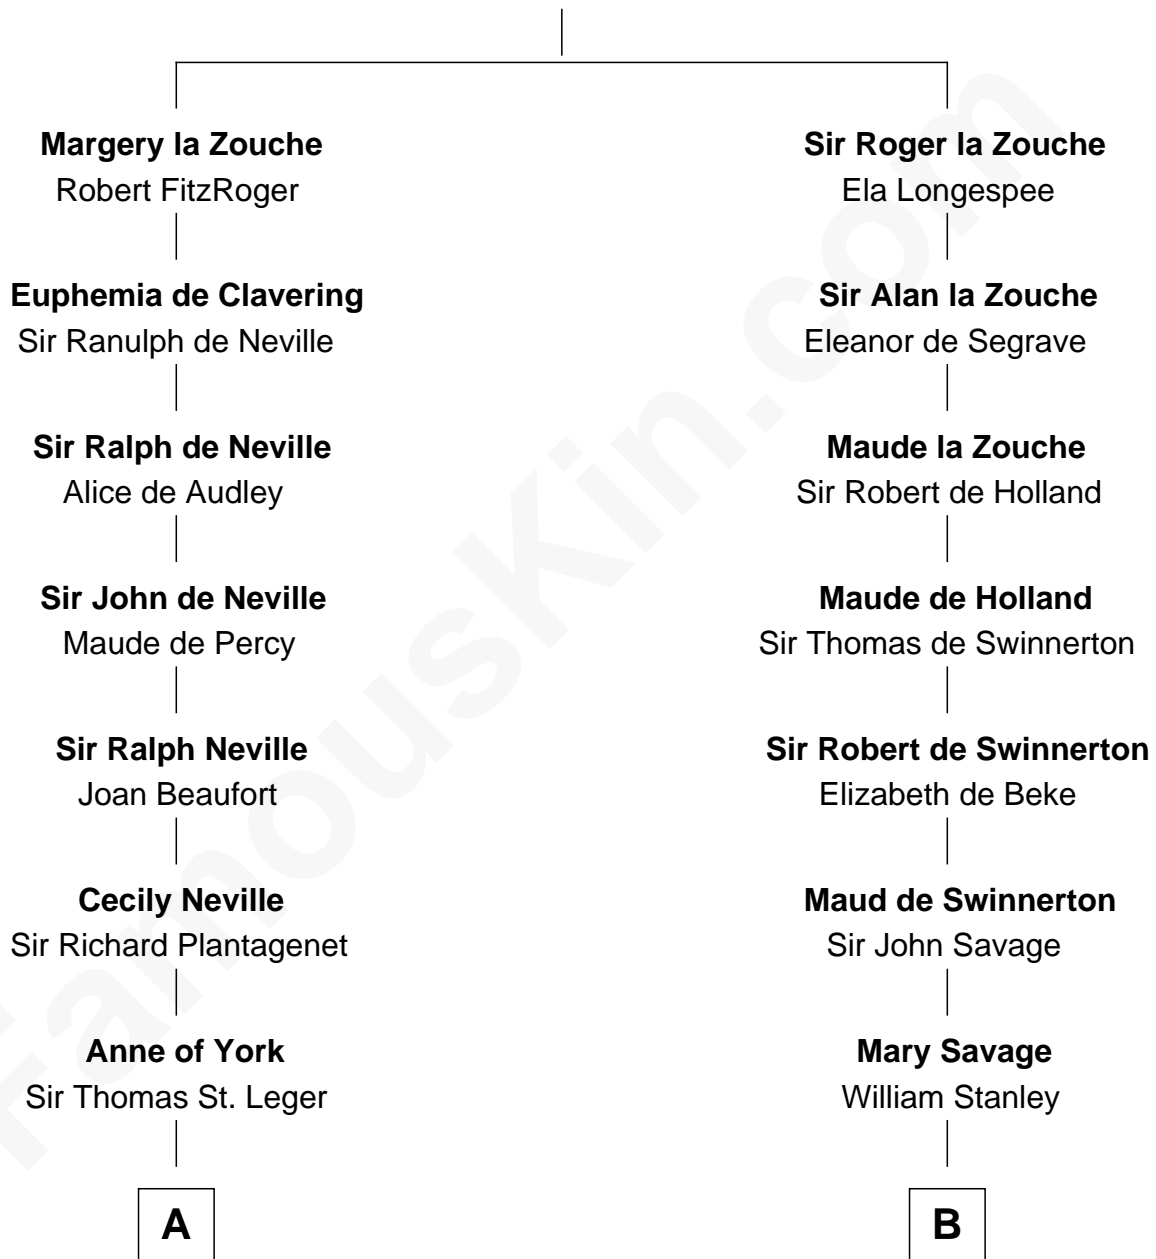

FamousKin.com

Relationship Chart of

Sir Winston Churchill

Prime Minister of the United Kingdom

17th cousin 3 times removed of

Henry Lee III

9th Governor of Virginia

Alan la Zouche

Ellen de Quincy

C

—
Jane Stewart

Sir George Spencer-Churchill

—
Sir John Winston Spencer-Churchill

Frances Anne Emily Vane

—
Randolph Henry Spencer-Churchill

Jeanette Jerome