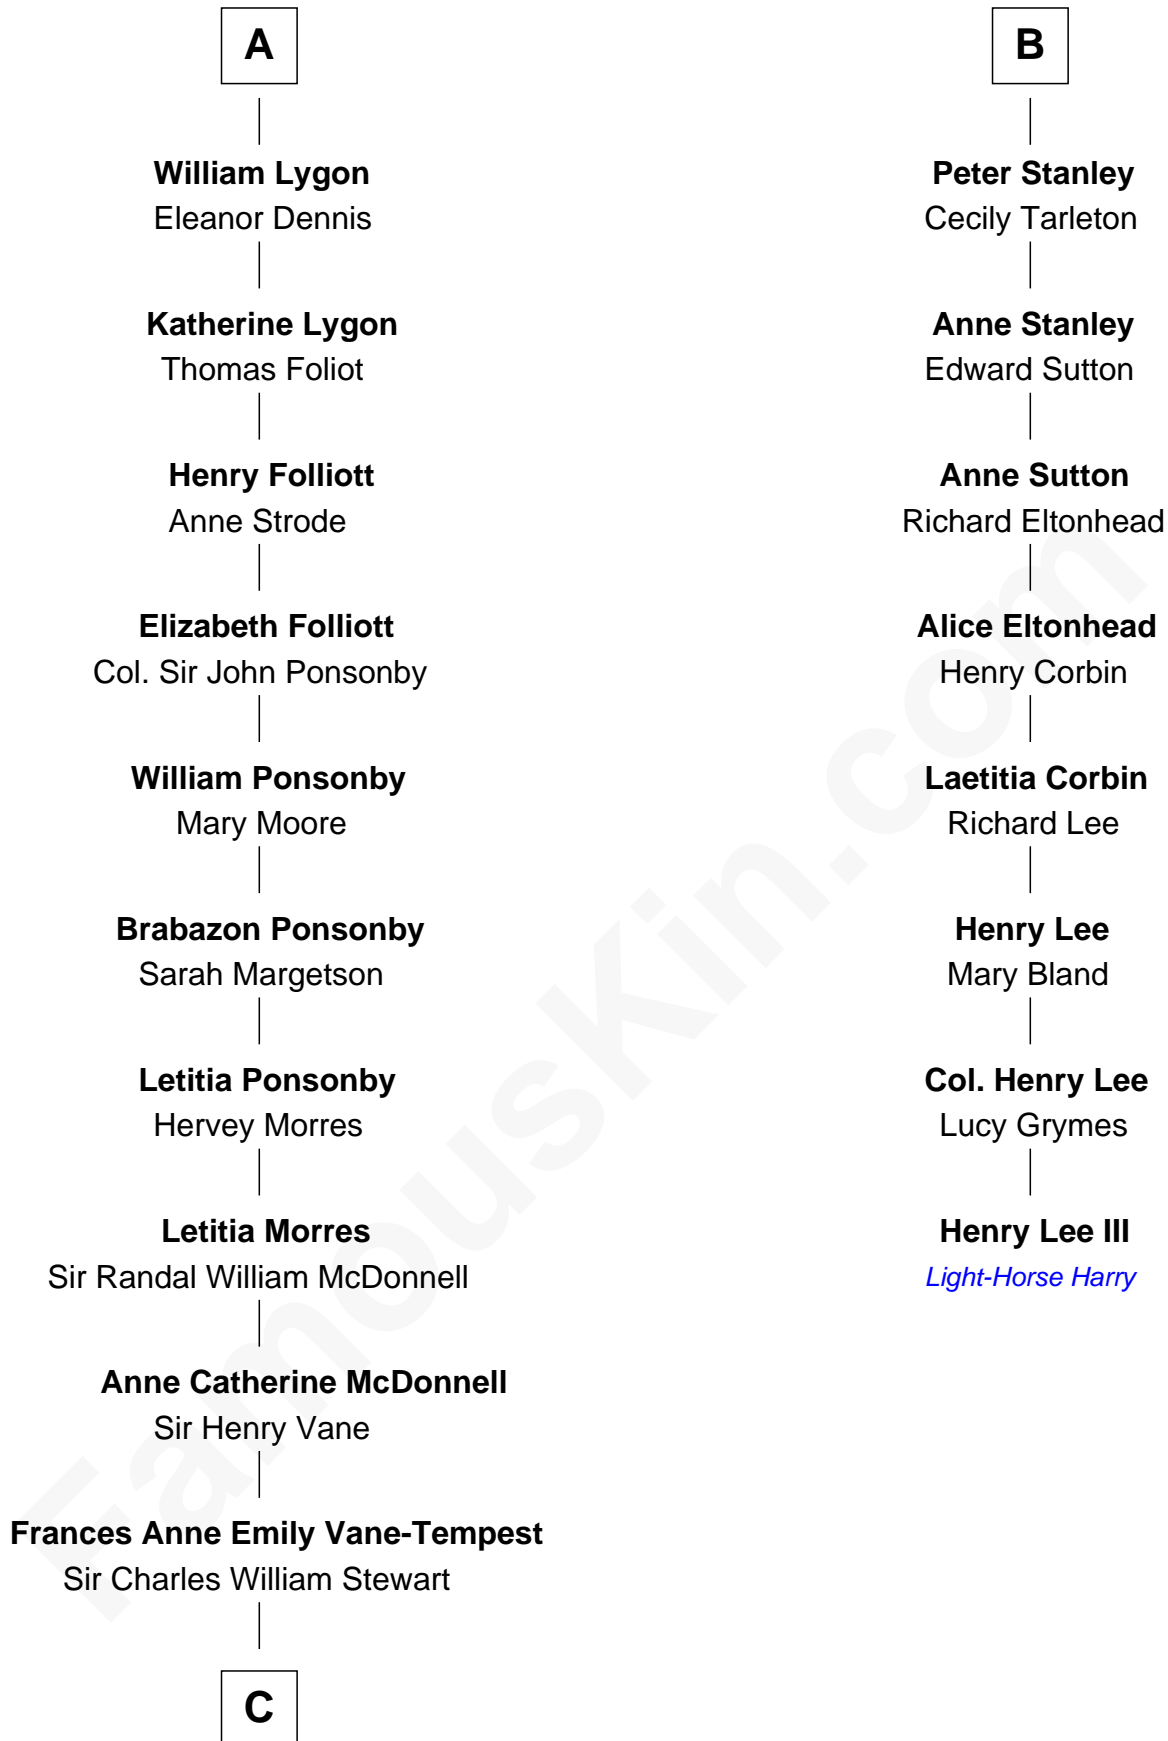

## Relationship Chart of

### Sir Winston Churchill

*Prime Minister of the United Kingdom*

14th cousin 5 times removed of

**Henry Lee III**

*9th Governor of Virginia*

**Katherine de Hastang**

Ralph de Stafford

**C**

—  
**Frances Anne Emily Vane**

Sir John Winston Spencer-Churchill

—  
**Randolph Henry Spencer-Churchill**

Jeanette Jerome

—  
**Sir Winston Churchill**

*Prime Minister of the United Kingdom*

FamousKin.com