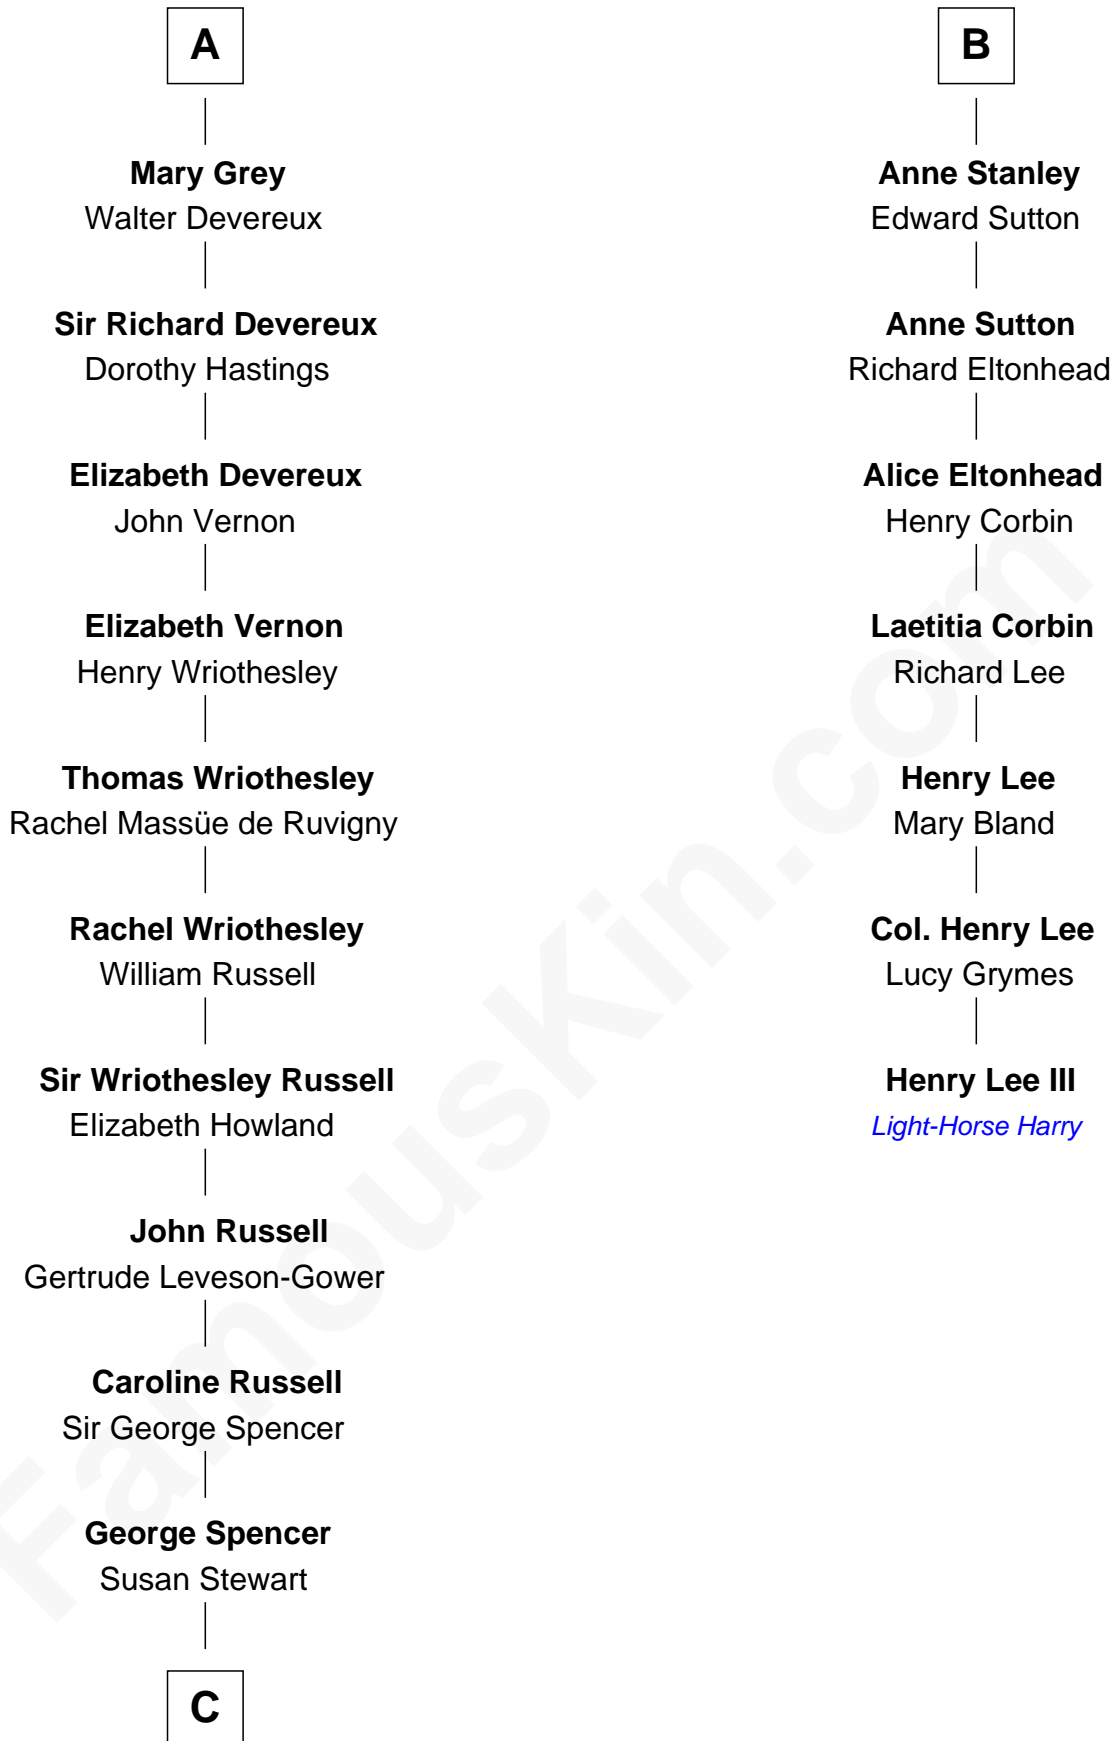

FamousKin.com

Relationship Chart of

Sir Winston Churchill

Prime Minister of the United Kingdom

13th cousin 7 times removed of

Henry Lee III

9th Governor of Virginia

C

—
Sir George Spencer-Churchill

Jane Stewart

—
Sir John Winston Spencer-Churchill

Frances Anne Emily Vane

—
Randolph Henry Spencer-Churchill

Jeanette Jerome

—
Sir Winston Churchill

Prime Minister of the United Kingdom