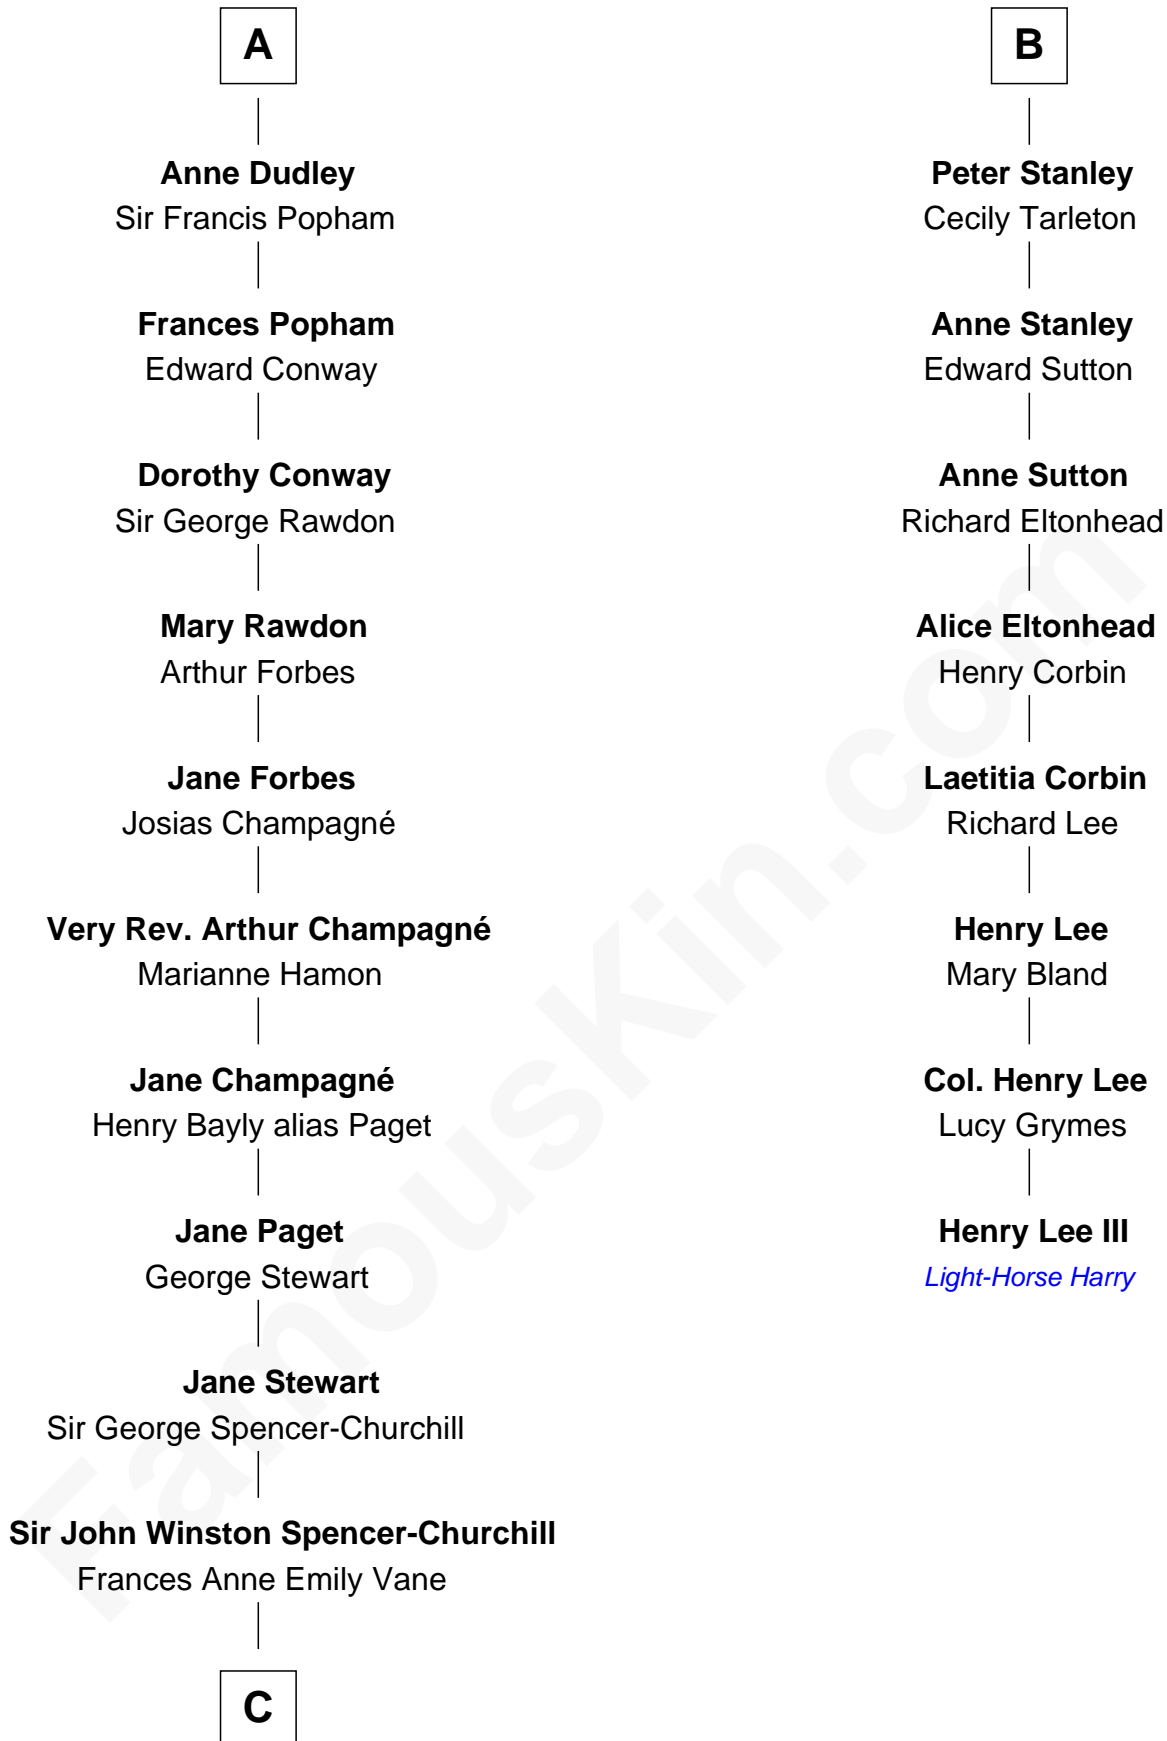

FamousKin.com

Relationship Chart of

Sir Winston Churchill

Prime Minister of the United Kingdom

14th cousin 4 times removed of

Henry Lee III

9th Governor of Virginia

Ralph de Stafford

Philippe Neville
Sir Thomas Dacre

Maud de Swinnerton
Sir John Savage

Joan Dacre
Thomas Clifford

Mary Savage
William Stanley

Matilda Clifford
Sir Edmund Sutton

William Stanley
Alice Hoghton

Thomas Dudley
Grace Threlkeld

Sir William Stanley
Agnes Grosvenor

John Dudley
Elizabeth Gardiner

Sir William Stanley
Anne Harington

A

B

C

Randolph Henry Spencer-Churchill

Jeanette Jerome