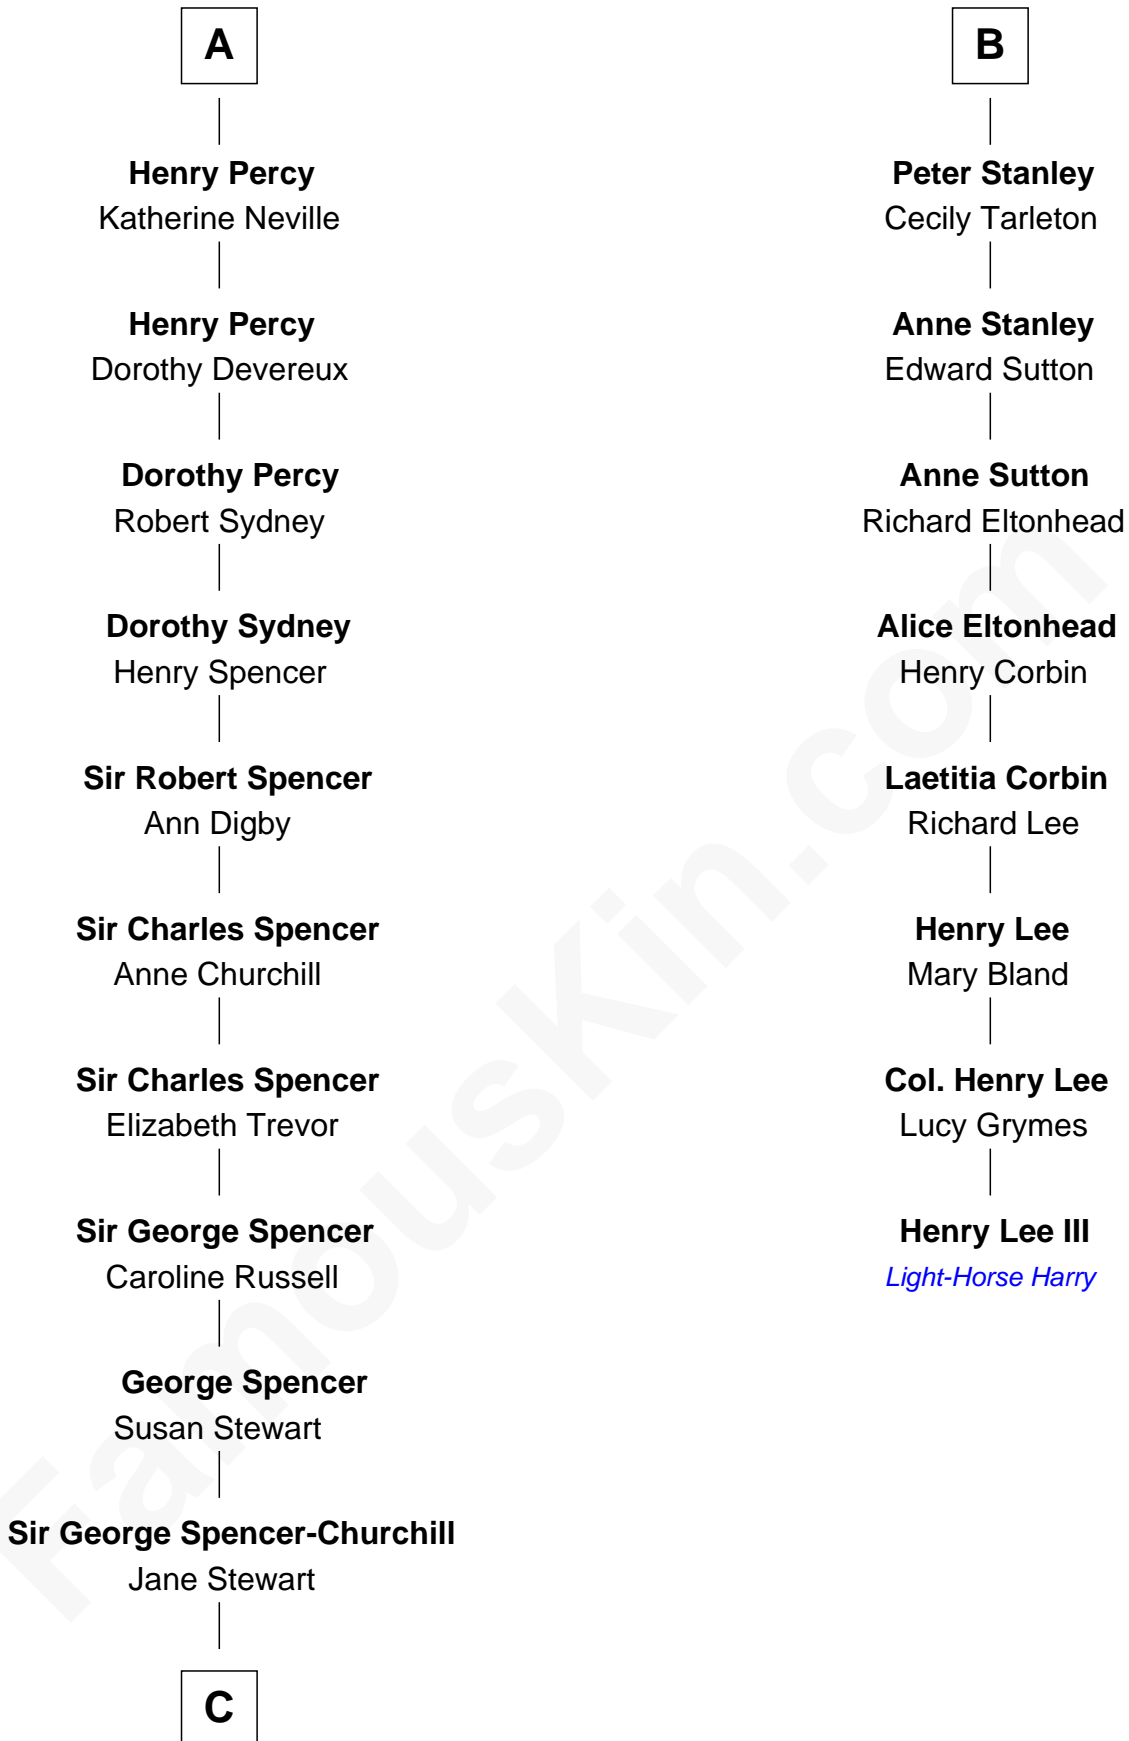

FamousKin.com

Relationship Chart of

Sir Winston Churchill

Prime Minister of the United Kingdom

14th cousin 5 times removed of

Henry Lee III

9th Governor of Virginia

Sir Robert de Holland

Maude la Zouche

C

—
Sir John Winston Spencer-Churchill

Frances Anne Emily Vane

—
Randolph Henry Spencer-Churchill

Jeanette Jerome

—
Sir Winston Churchill

Prime Minister of the United Kingdom