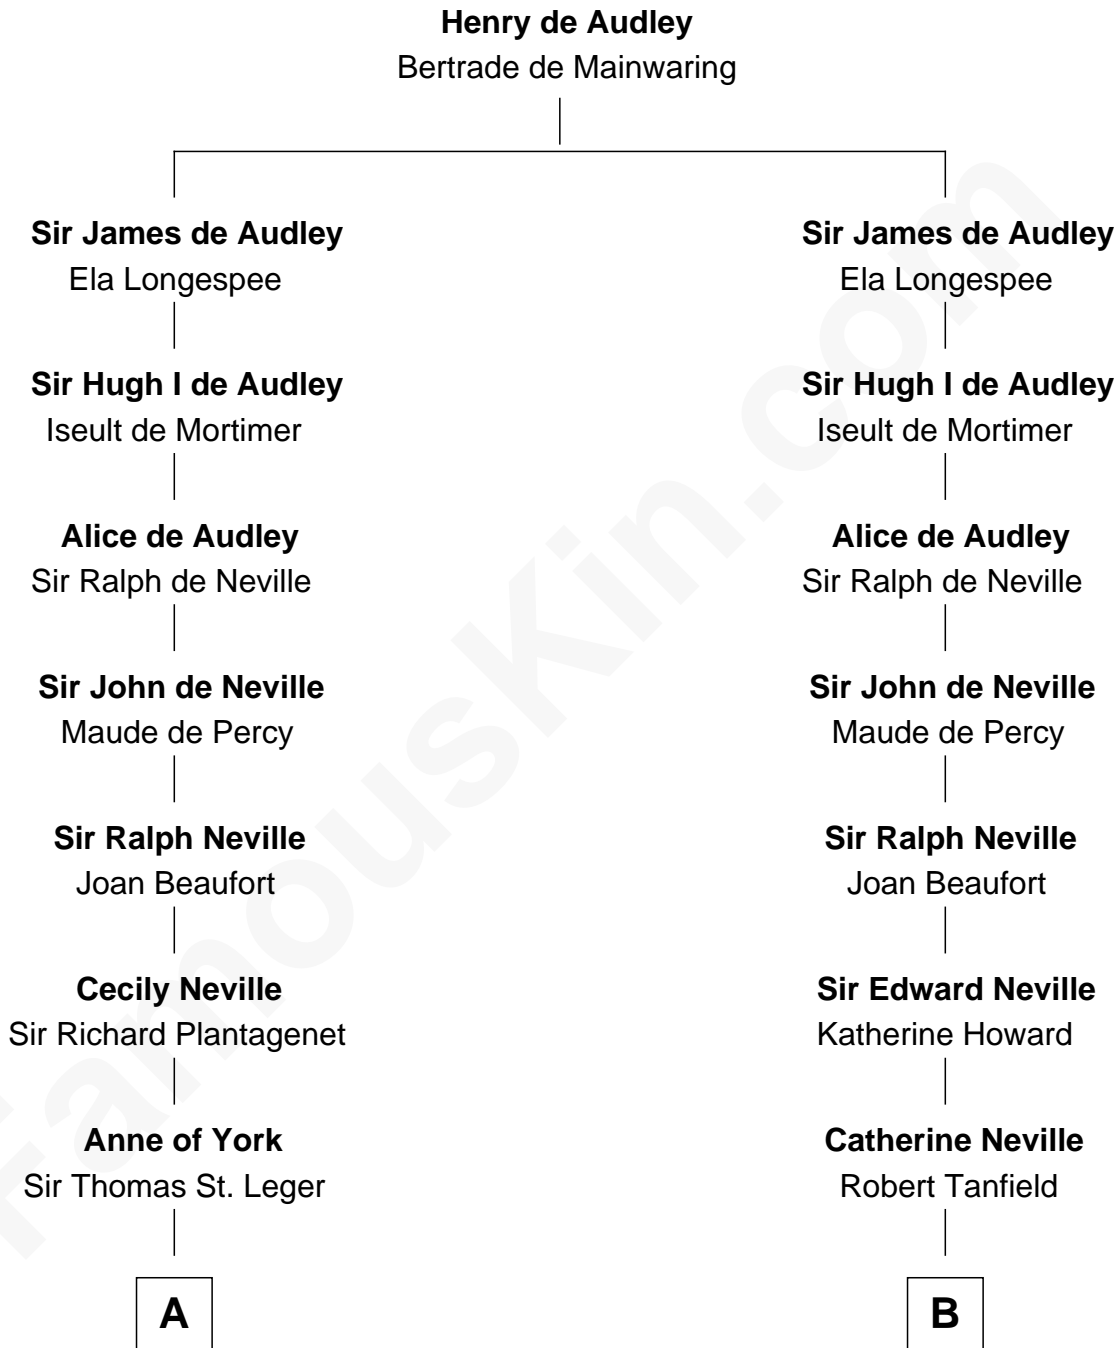

FamousKin.com

Relationship Chart of

Sir Winston Churchill

Prime Minister of the United Kingdom

17th cousin 3 times removed of

Henry Lee III

9th Governor of Virginia

C

—
Jane Stewart

Sir George Spencer-Churchill

—
Sir John Winston Spencer-Churchill

Frances Anne Emily Vane

—
Randolph Henry Spencer-Churchill

Jeanette Jerome

—
Sir Winston Churchill

Prime Minister of the United Kingdom