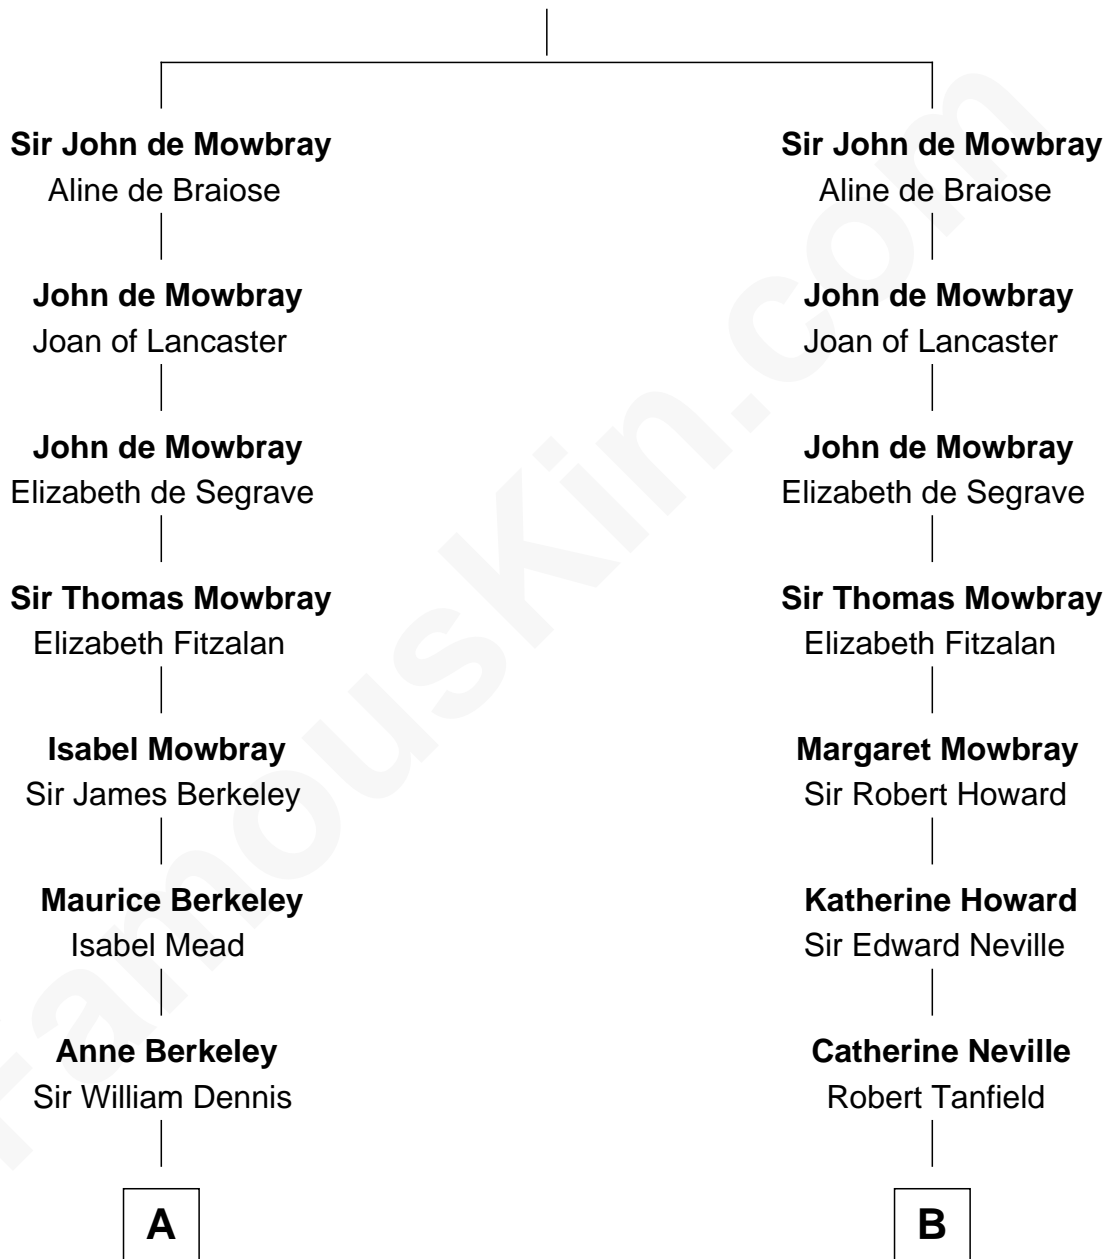

FamousKin.com

Relationship Chart of

Sir Winston Churchill

Prime Minister of the United Kingdom

17th cousin 2 times removed of

Henry Lee III

9th Governor of Virginia

Sir Roger de Mowbray

Roese de Clare

C

—
Frances Anne Emily Vane

Sir John Winston Spencer-Churchill

—
Randolph Henry Spencer-Churchill

Jeanette Jerome

—
Sir Winston Churchill

Prime Minister of the United Kingdom