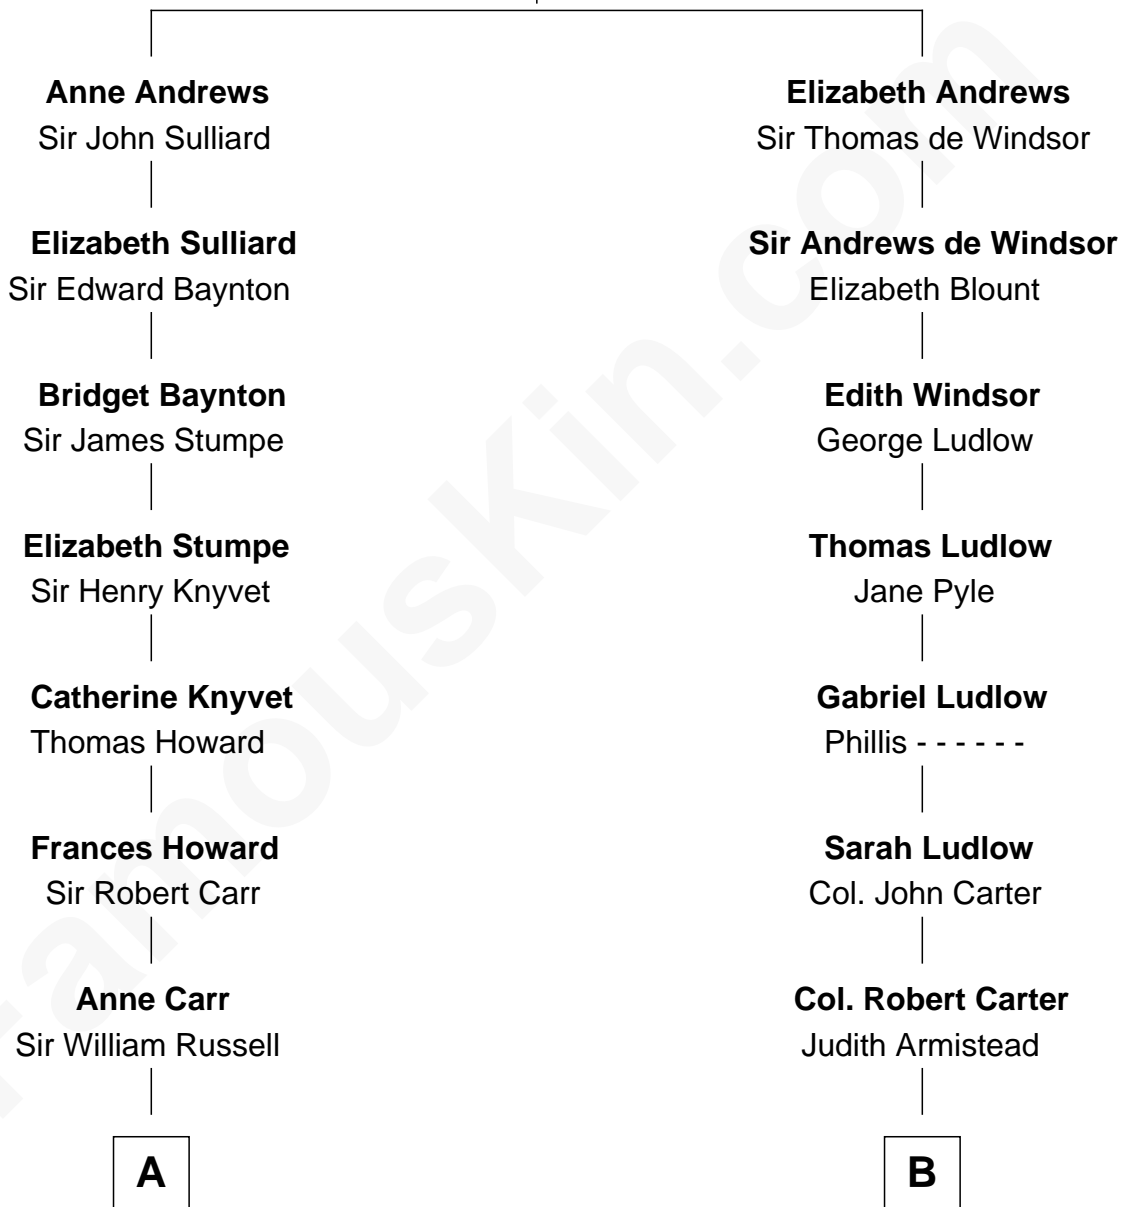

## Relationship Chart of

### Sir Winston Churchill

*Prime Minister of the United Kingdom*

10th cousin 5 times removed of

### General Robert E. Lee

*Confederate Army - U.S. Civil War*

**John Andrews**  
Elizabeth Stratton

**A**

**William Russell**  
Rachel Wriothesley

**Sir Wriothesley Russell**  
Elizabeth Howland

**John Russell**  
Gertrude Leveson-Gower