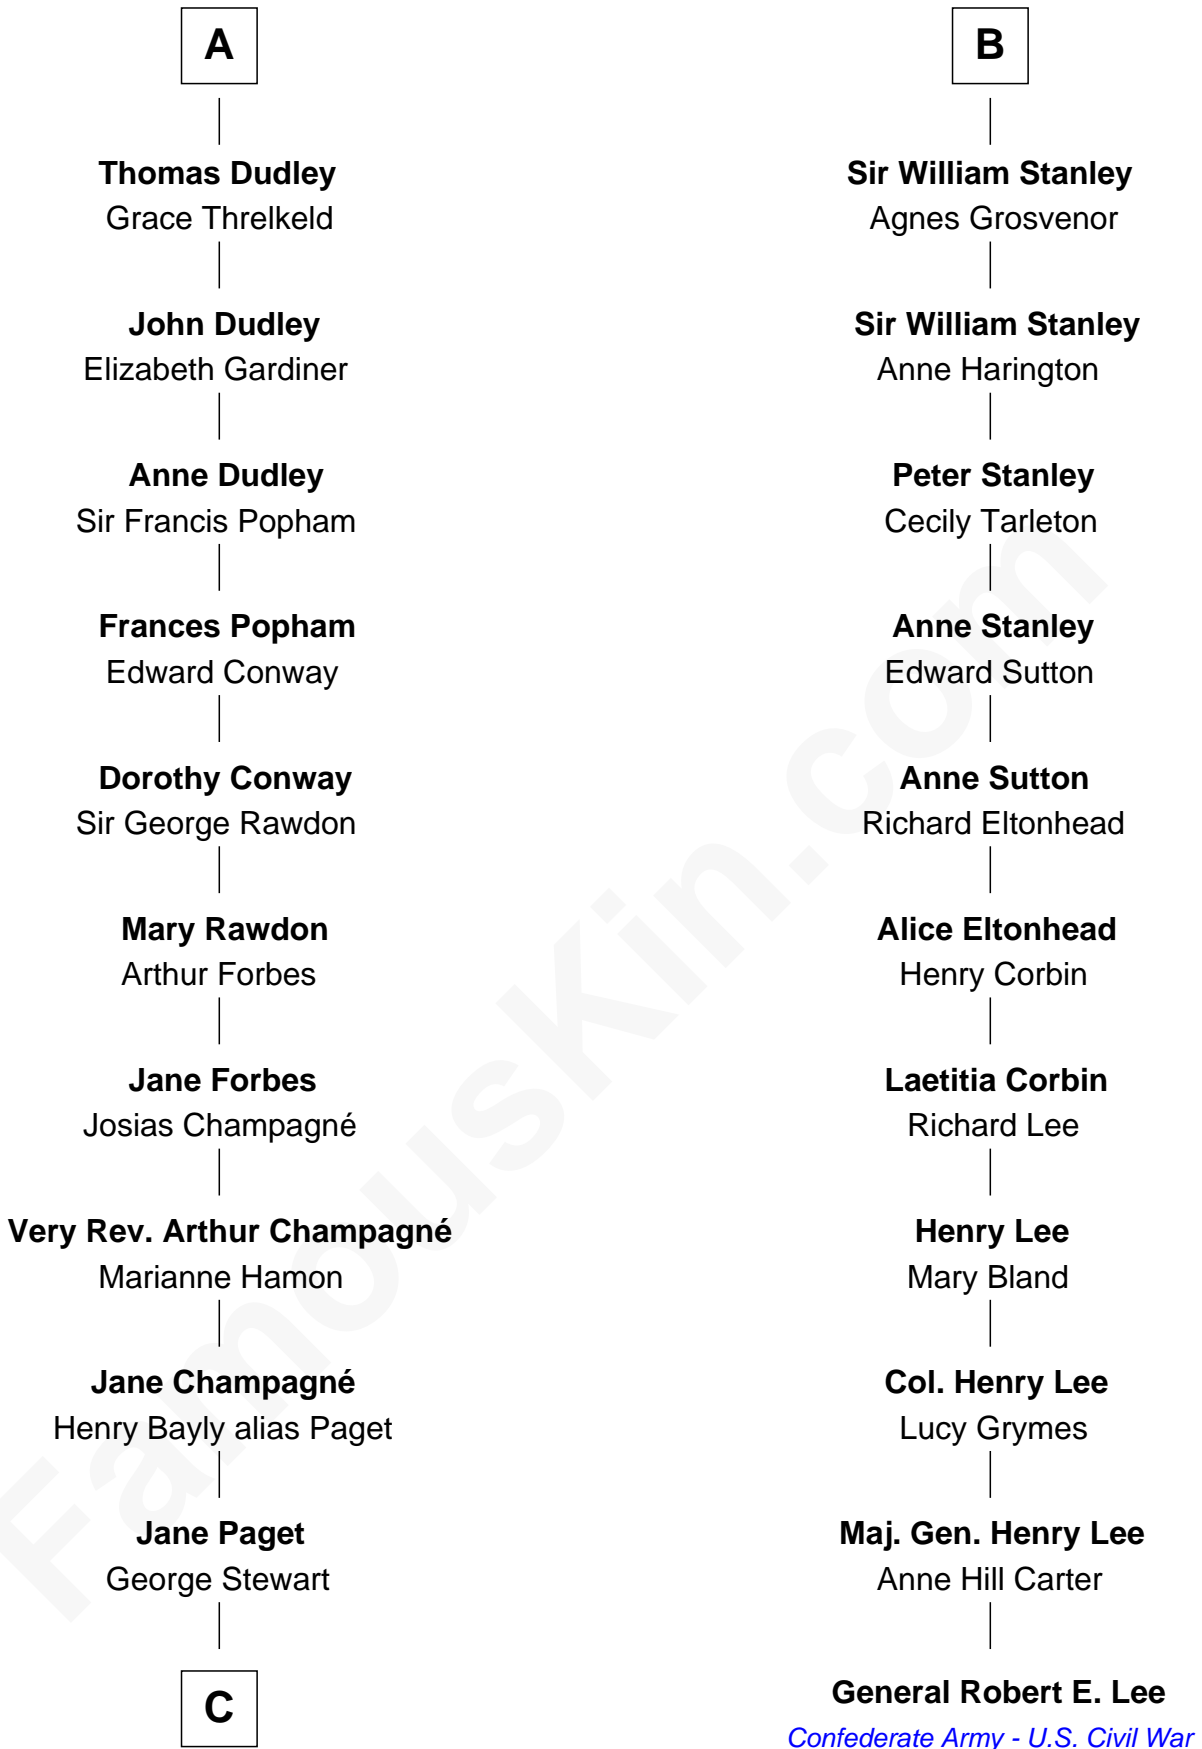

FamousKin.com

Relationship Chart of

Sir Winston Churchill

Prime Minister of the United Kingdom

17th cousin 3 times removed of

General Robert E. Lee

Confederate Army - U.S. Civil War

Ralph Basset

Hawise - - - - -

C

—
Jane Stewart

Sir George Spencer-Churchill

—
Sir John Winston Spencer-Churchill

Frances Anne Emily Vane

—
Randolph Henry Spencer-Churchill

Jeanette Jerome