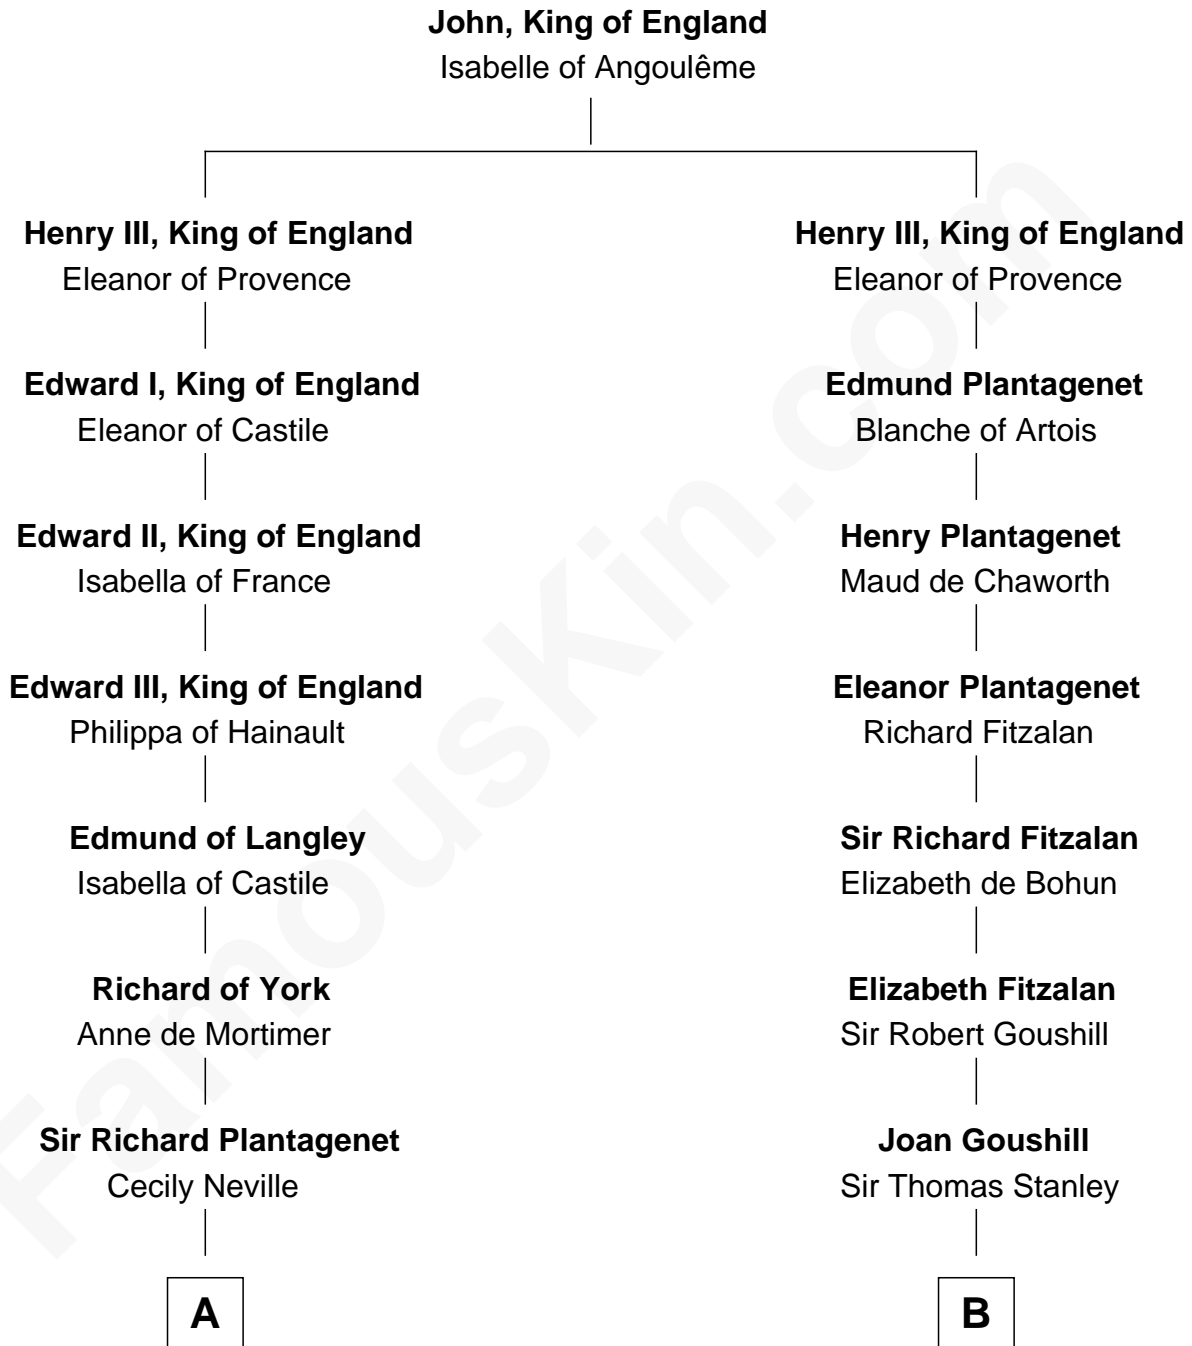

FamousKin.com

Relationship Chart of

Sir Winston Churchill

Prime Minister of the United Kingdom

18th cousin 3 times removed of

General Robert E. Lee

Confederate Army - U.S. Civil War

C

Jane Paget
George Stewart

Jane Stewart
Sir George Spencer-Churchill

Sir John Winston Spencer-Churchill
Frances Anne Emily Vane

Randolph Henry Spencer-Churchill
Jeanette Jerome

Sir Winston Churchill
Prime Minister of the United Kingdom