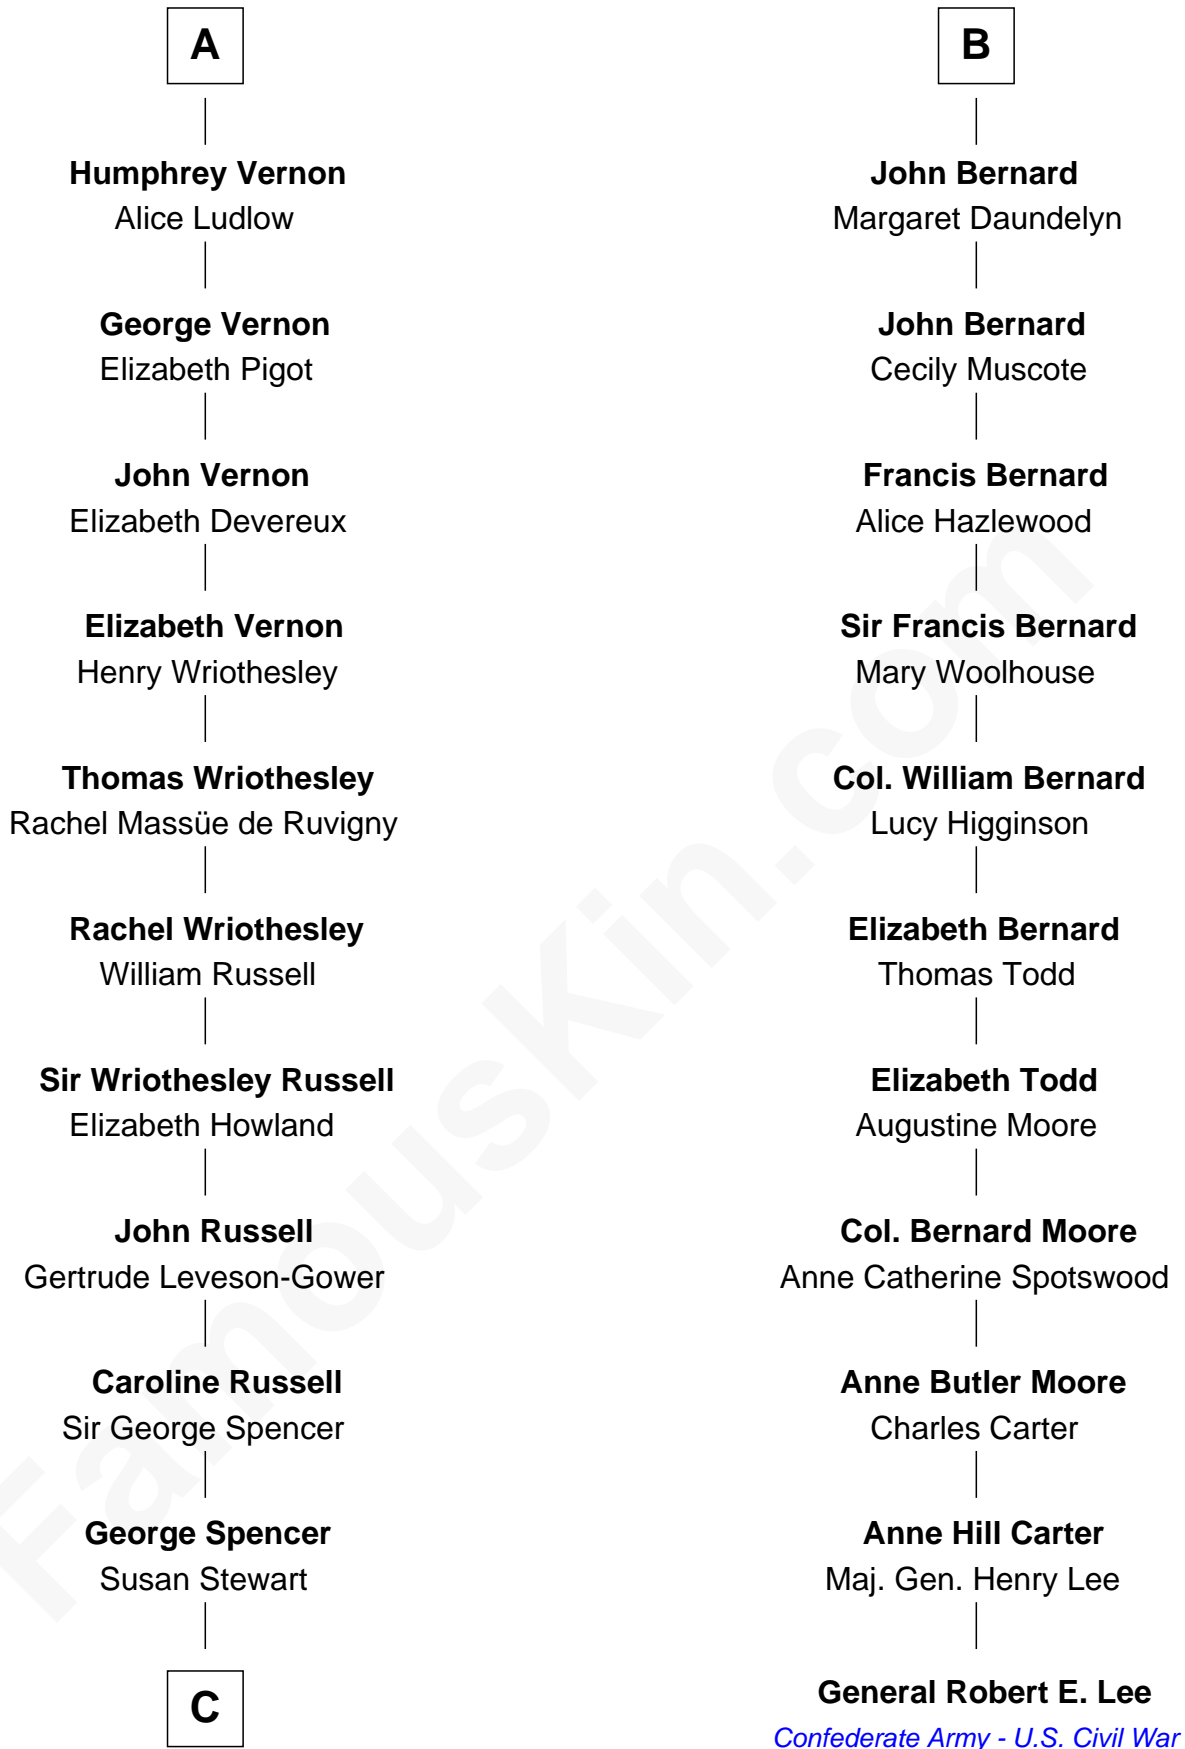

## Relationship Chart of

### Sir Winston Churchill

*Prime Minister of the United Kingdom*

17th cousin 3 times removed of

### General Robert E. Lee

*Confederate Army - U.S. Civil War*

**Sir Robert de Ros**

Isabel de Aubeney

**C**

—  
**Sir George Spencer-Churchill**

Jane Stewart

—  
**Sir John Winston Spencer-Churchill**

Frances Anne Emily Vane

—  
**Randolph Henry Spencer-Churchill**

Jeanette Jerome

—  
**Sir Winston Churchill**

*Prime Minister of the United Kingdom*

FamousKin.com