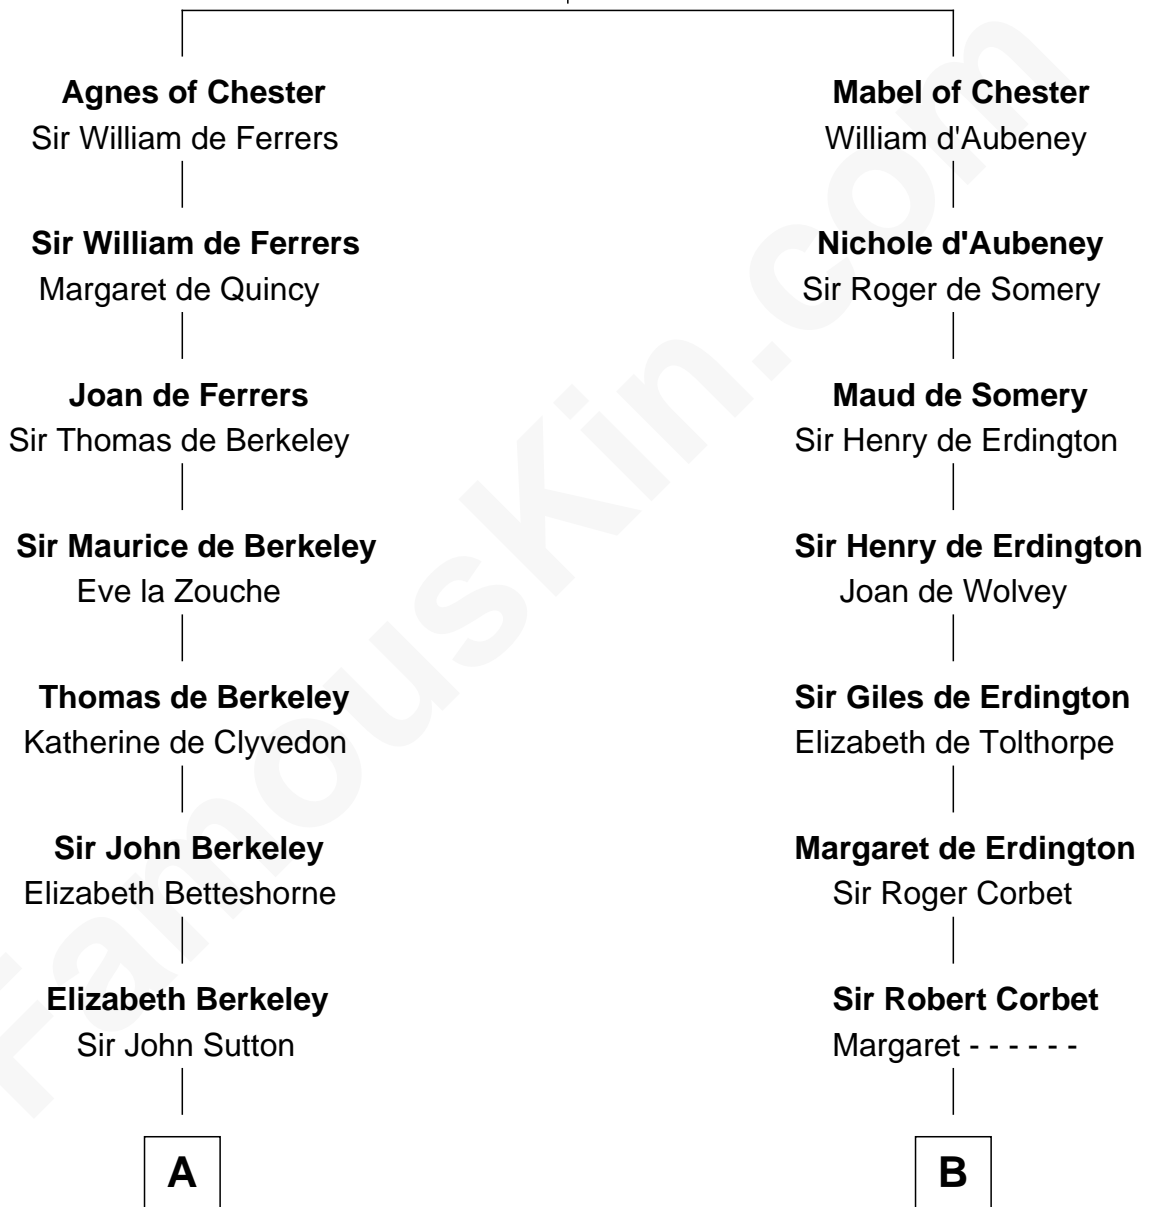

FamousKin.com

Relationship Chart of

Sir Winston Churchill

Prime Minister of the United Kingdom

20th cousin 1 time removed of

General Robert E. Lee

Confederate Army - U.S. Civil War

Hugh de Kevelioc
Bertrade de Montfort

C

Jane Paget
George Stewart

Jane Stewart
Sir George Spencer-Churchill

Sir John Winston Spencer-Churchill
Frances Anne Emily Vane

Randolph Henry Spencer-Churchill
Jeanette Jerome

Sir Winston Churchill
Prime Minister of the United Kingdom