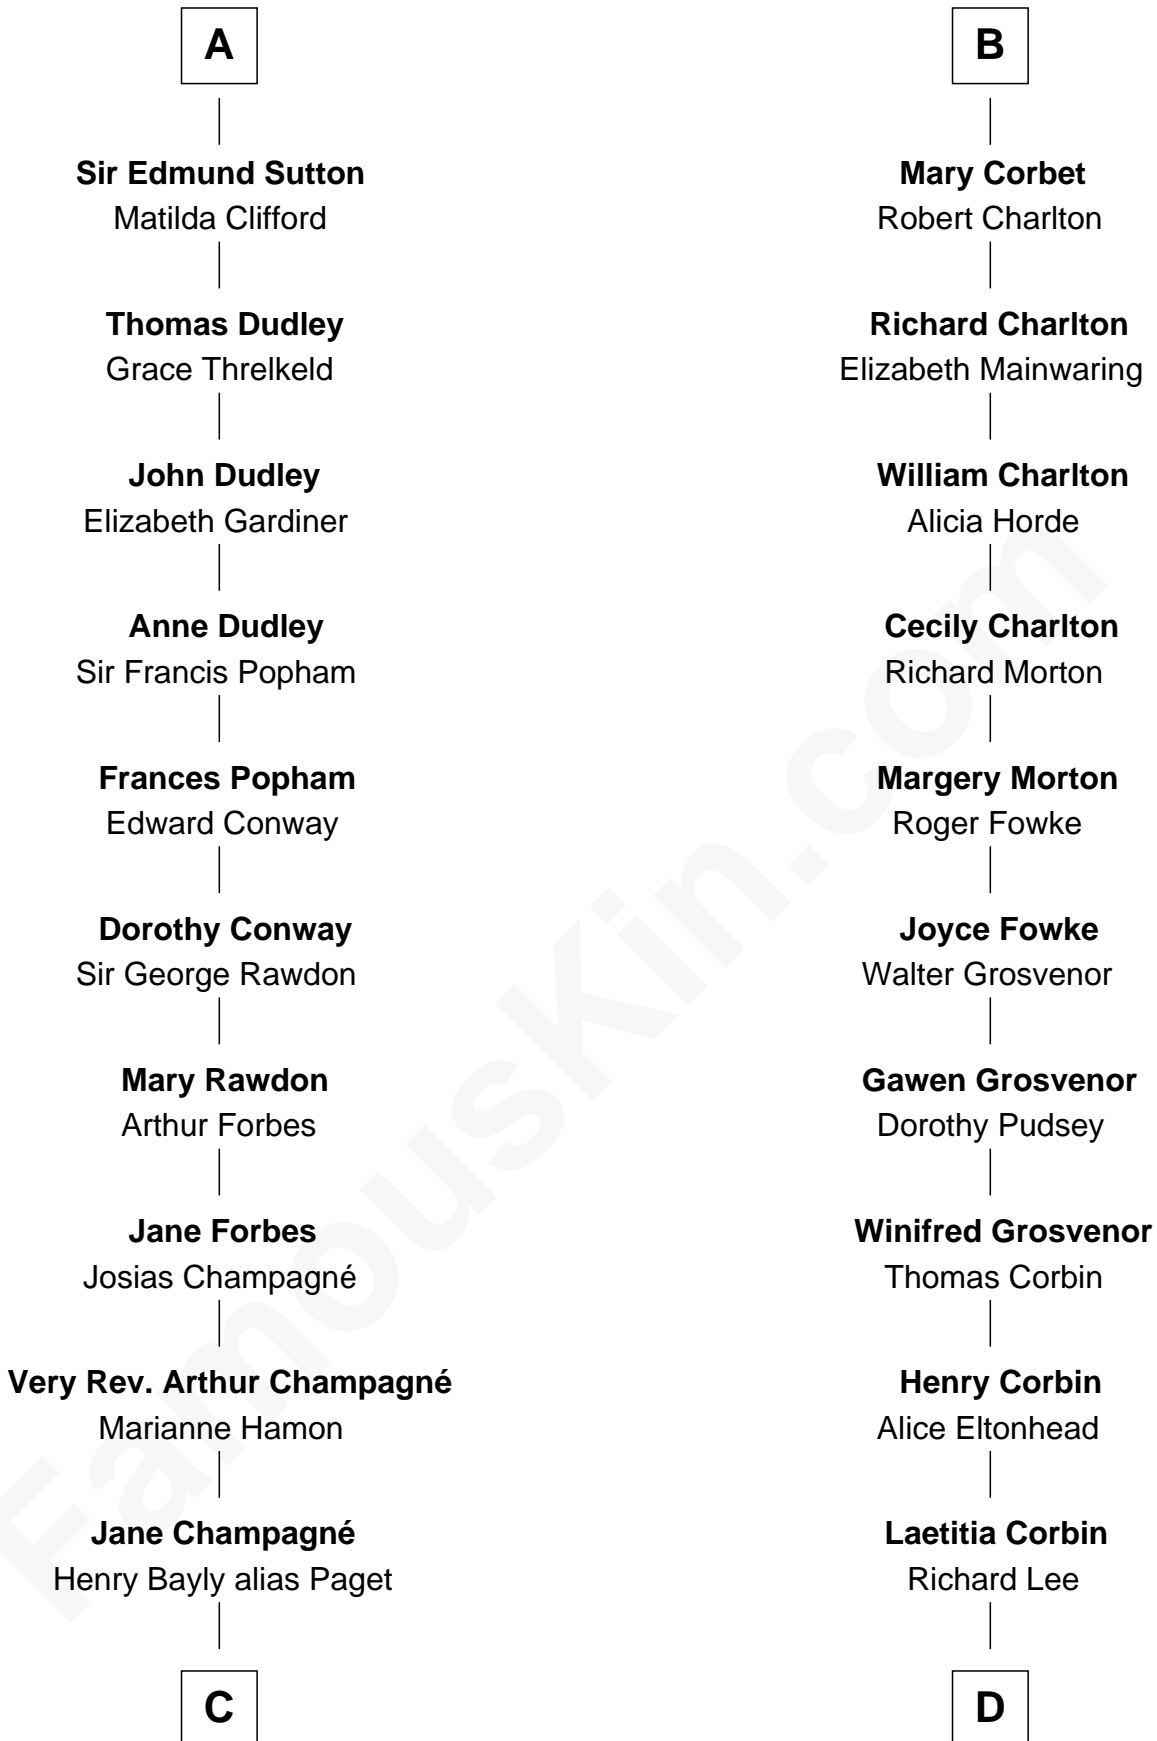

FamousKin.com

Relationship Chart of

Sir Winston Churchill

Prime Minister of the United Kingdom

20th cousin 1 time removed of

General Robert E. Lee

Confederate Army - U.S. Civil War

Hugh de Kevelioc
Bertrade de Montfort

C

Jane Paget
George Stewart

Jane Stewart
Sir George Spencer-Churchill

Sir John Winston Spencer-Churchill
Frances Anne Emily Vane

Randolph Henry Spencer-Churchill
Jeanette Jerome

Sir Winston Churchill
Prime Minister of the United Kingdom