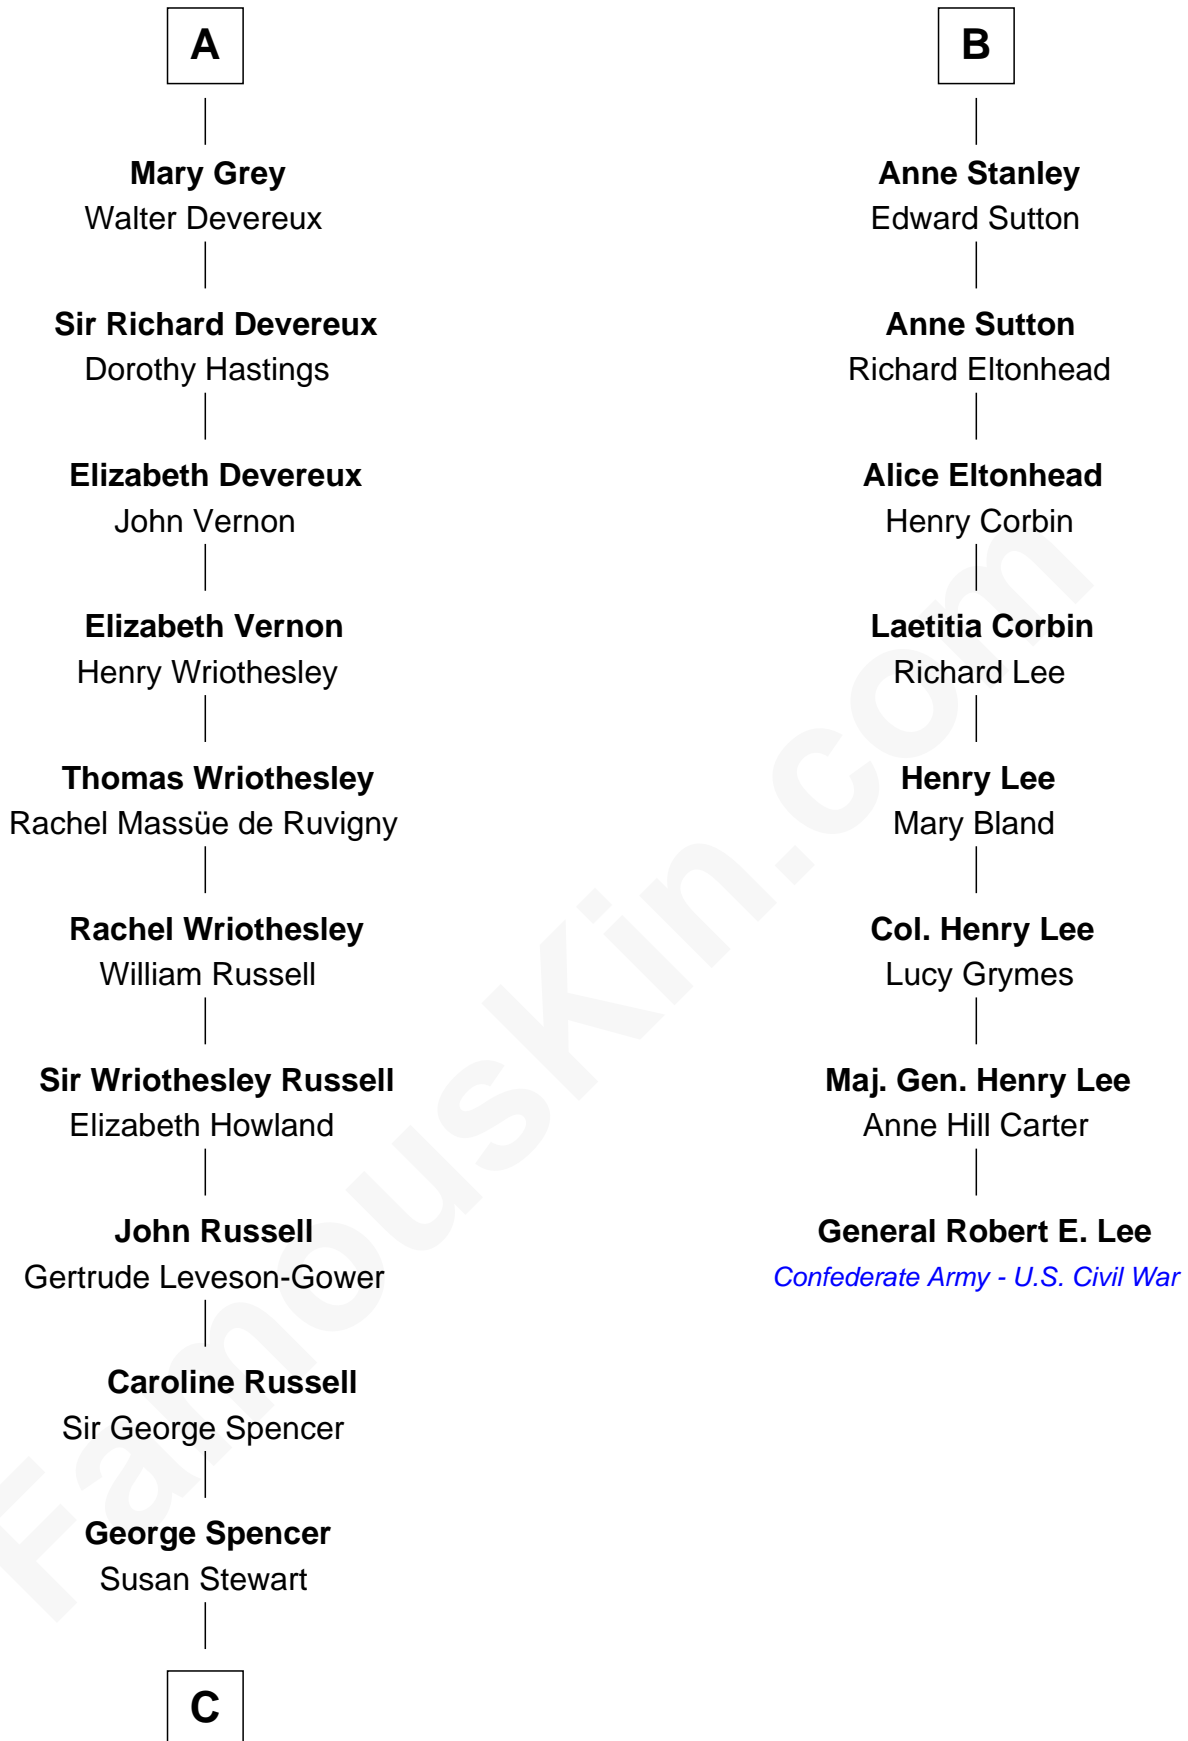

## Relationship Chart of

### Sir Winston Churchill

*Prime Minister of the United Kingdom*

14th cousin 6 times removed of

**General Robert E. Lee**

*Confederate Army - U.S. Civil War*

**C**

—  
**Sir George Spencer-Churchill**

Jane Stewart

—  
**Sir John Winston Spencer-Churchill**

Frances Anne Emily Vane

—  
**Randolph Henry Spencer-Churchill**

Jeanette Jerome

—  
**Sir Winston Churchill**

*Prime Minister of the United Kingdom*

FamousKin.com