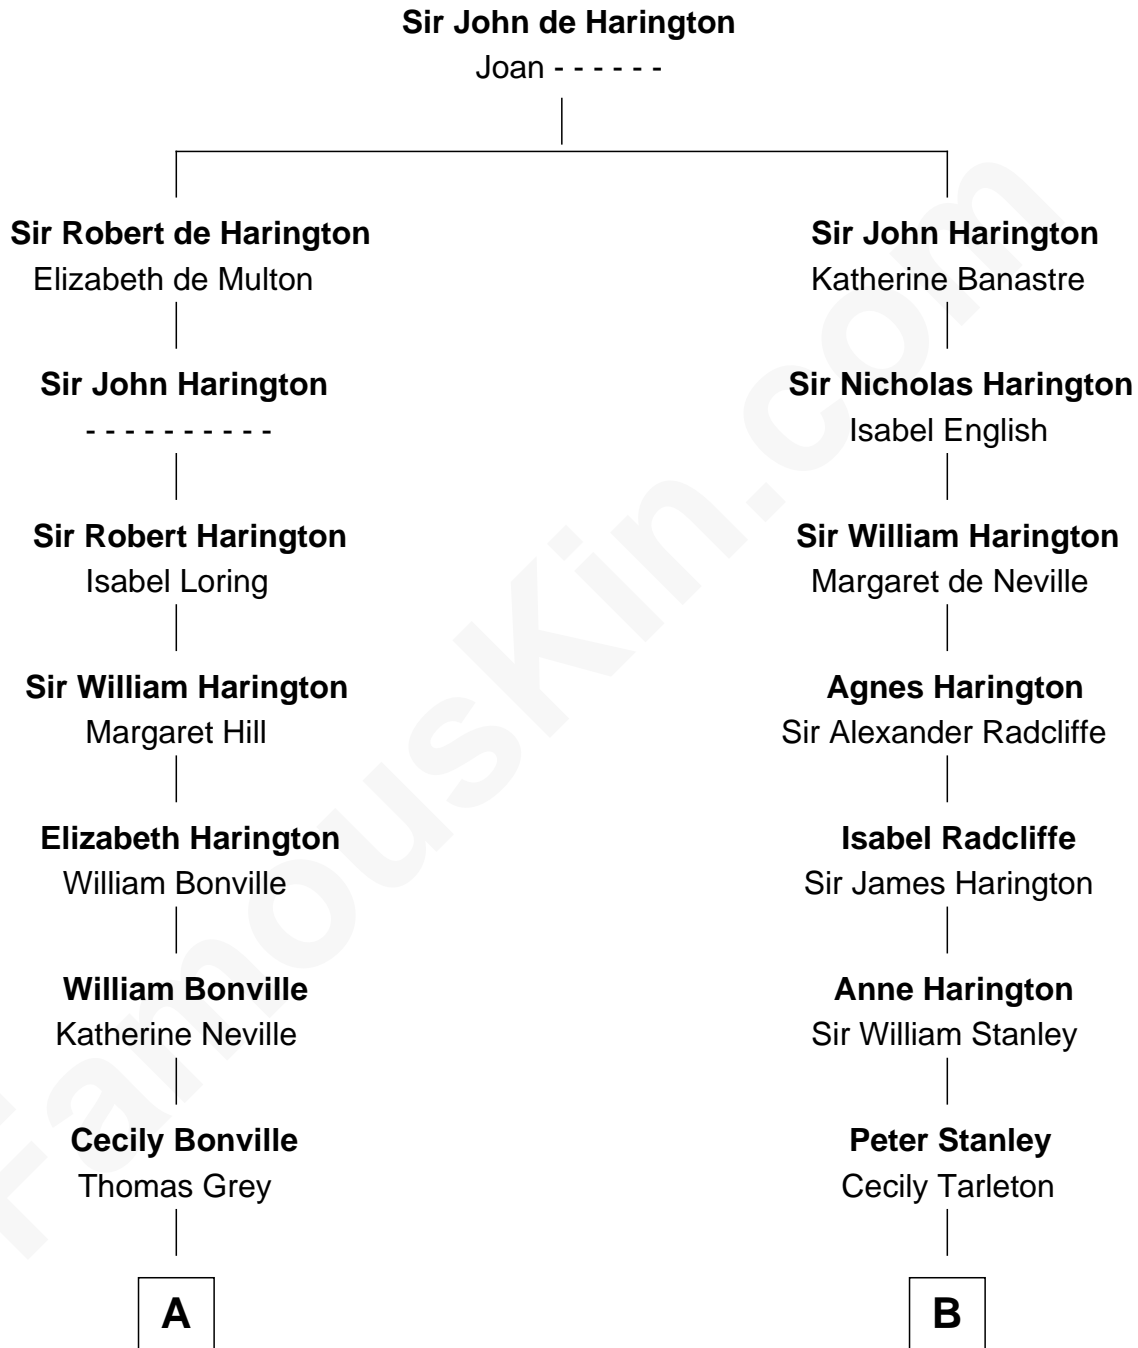

## Relationship Chart of

### Sir Winston Churchill

*Prime Minister of the United Kingdom*

14th cousin 6 times removed of

**General Robert E. Lee**

*Confederate Army - U.S. Civil War*

**C**

—  
**Sir George Spencer-Churchill**

Jane Stewart