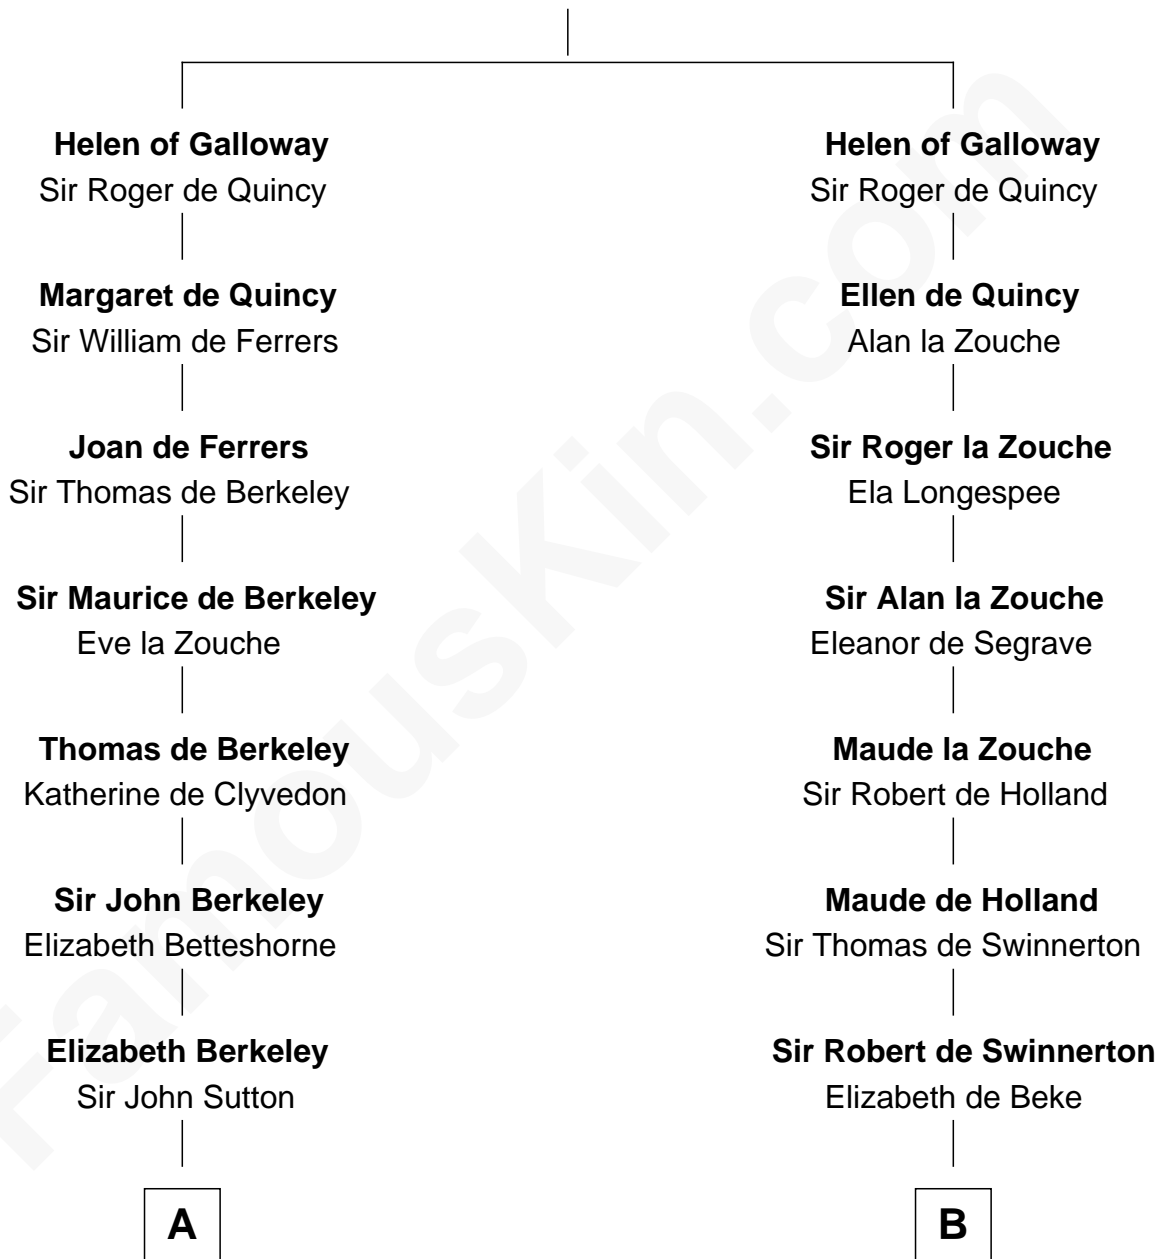

FamousKin.com

Relationship Chart of

Sir Winston Churchill

Prime Minister of the United Kingdom

20th cousin 1 time removed of

General Robert E. Lee

Confederate Army - U.S. Civil War

Alan of Galloway

Helen de l'Isle

C

Jane Paget
George Stewart

Jane Stewart
Sir George Spencer-Churchill

Sir John Winston Spencer-Churchill
Frances Anne Emily Vane

Randolph Henry Spencer-Churchill
Jeanette Jerome

Sir Winston Churchill
Prime Minister of the United Kingdom