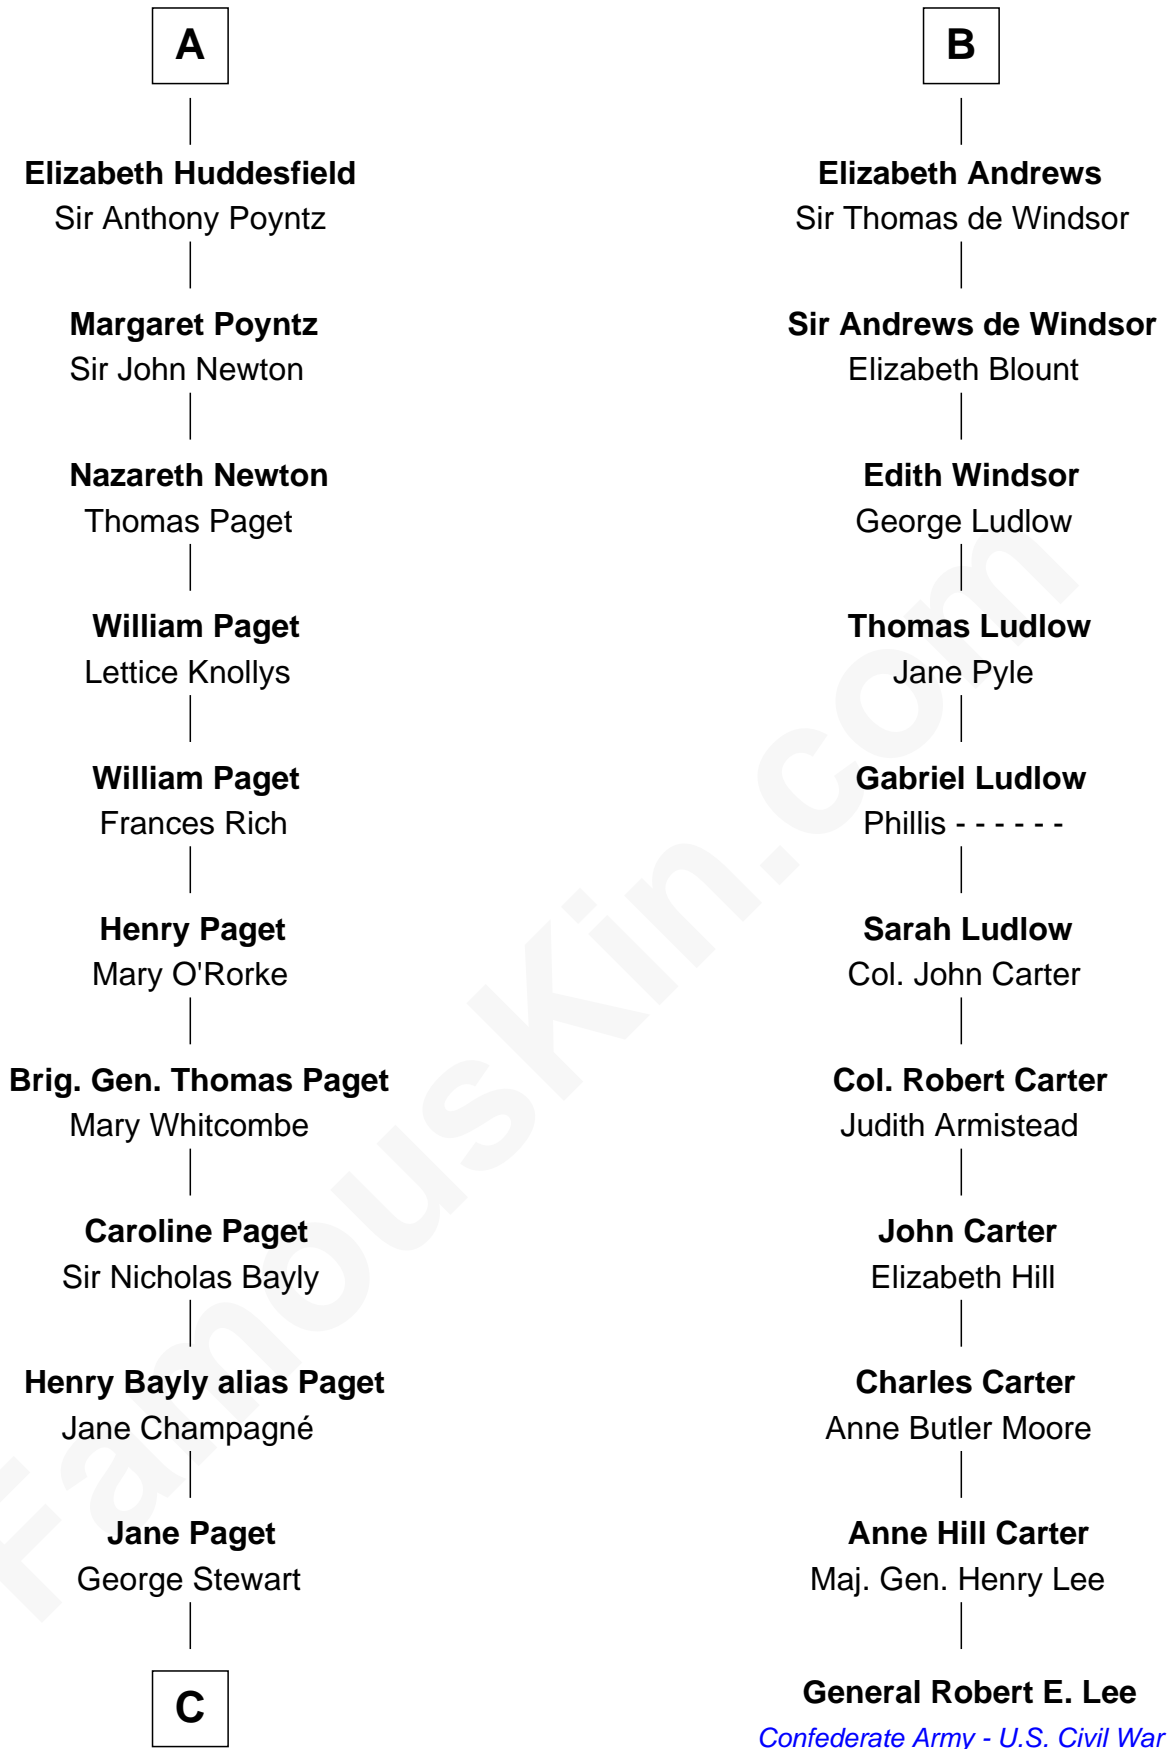

FamousKin.com

Relationship Chart of

Sir Winston Churchill

Prime Minister of the United Kingdom

17th cousin 3 times removed of

General Robert E. Lee

Confederate Army - U.S. Civil War

Sir Hugh le Despencer

Anne Wake

Sir John Courtenay

Joan Champernoun

Sir Philip Courtenay

Elizabeth Hungerford

Katherine Courtenay

Sir William Huddesfield

A

Sir Hugh Luttrell

Catherine de Beaumont

Elizabeth Luttrell

John Stratton

Elizabeth Stratton

John Andrews

B

C

—
Jane Stewart

Sir George Spencer-Churchill

—
Sir John Winston Spencer-Churchill

Frances Anne Emily Vane

—
Randolph Henry Spencer-Churchill

Jeanette Jerome

—
Sir Winston Churchill

Prime Minister of the United Kingdom