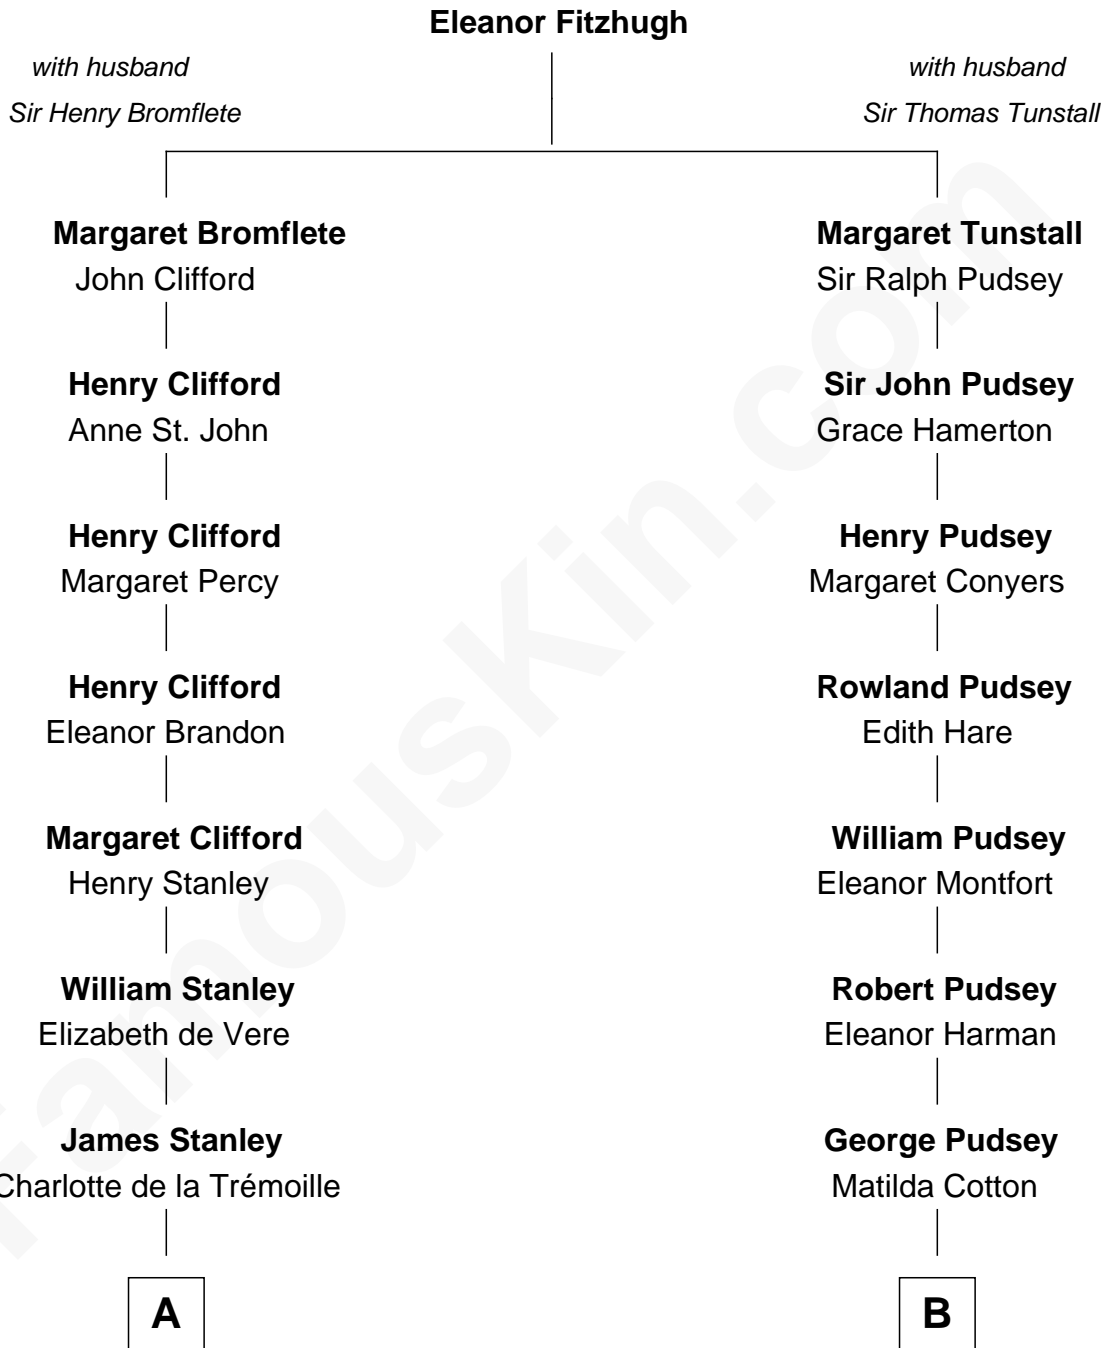

FamousKin.com

Relationship Chart of

Sir Winston Churchill

Prime Minister of the United Kingdom

14th cousin 2 times removed of

General Robert E. Lee

Confederate Army - U.S. Civil War

A

Amelia Sophia Stanley

John Murray

Charles Murray

Catherine Watts

Anne Murray

John Cochrane

Catherine Cochrane

Alexander Stewart