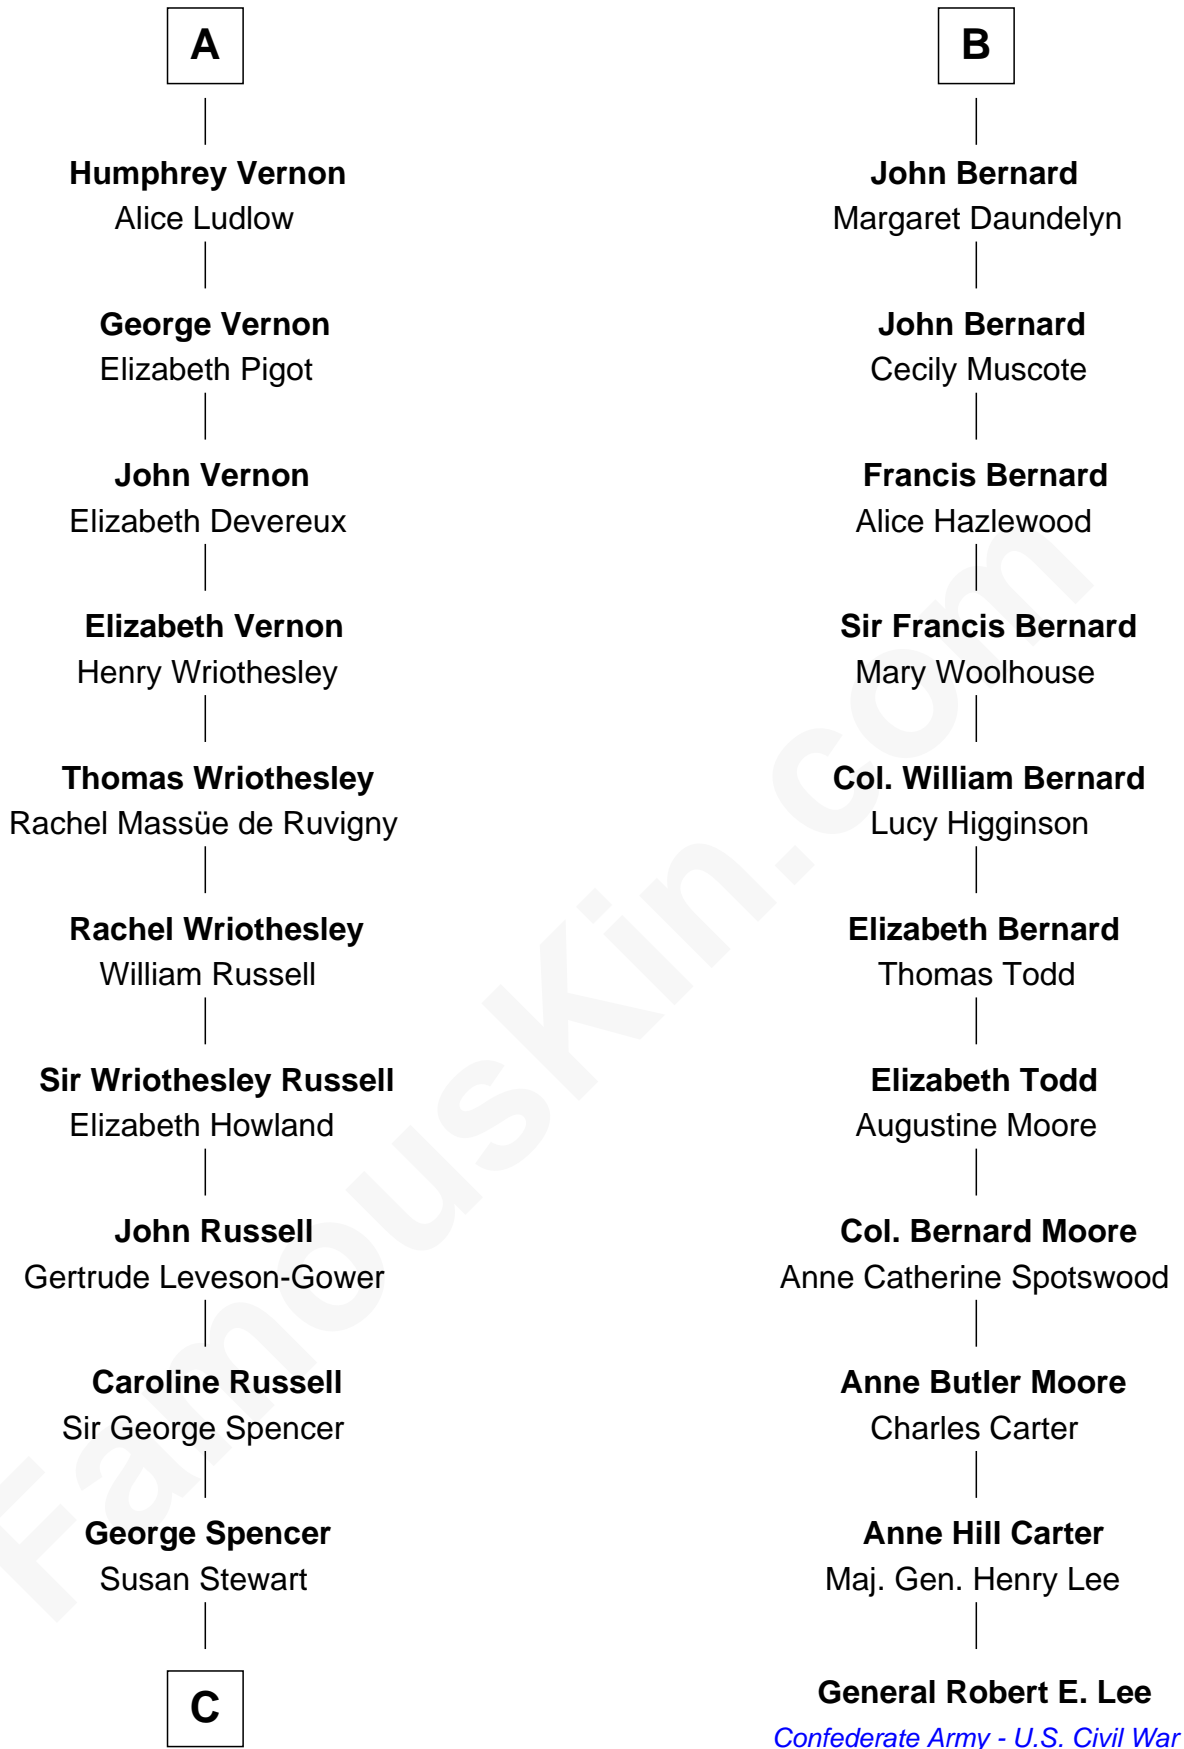

## Relationship Chart of

### Sir Winston Churchill

*Prime Minister of the United Kingdom*

17th cousin 3 times removed of

**General Robert E. Lee**

*Confederate Army - U.S. Civil War*

**John de Vaux**

**C**

—  
**Sir George Spencer-Churchill**

Jane Stewart

—  
**Sir John Winston Spencer-Churchill**

Frances Anne Emily Vane

—  
**Randolph Henry Spencer-Churchill**

Jeanette Jerome

—  
**Sir Winston Churchill**

*Prime Minister of the United Kingdom*

FamousKin.com