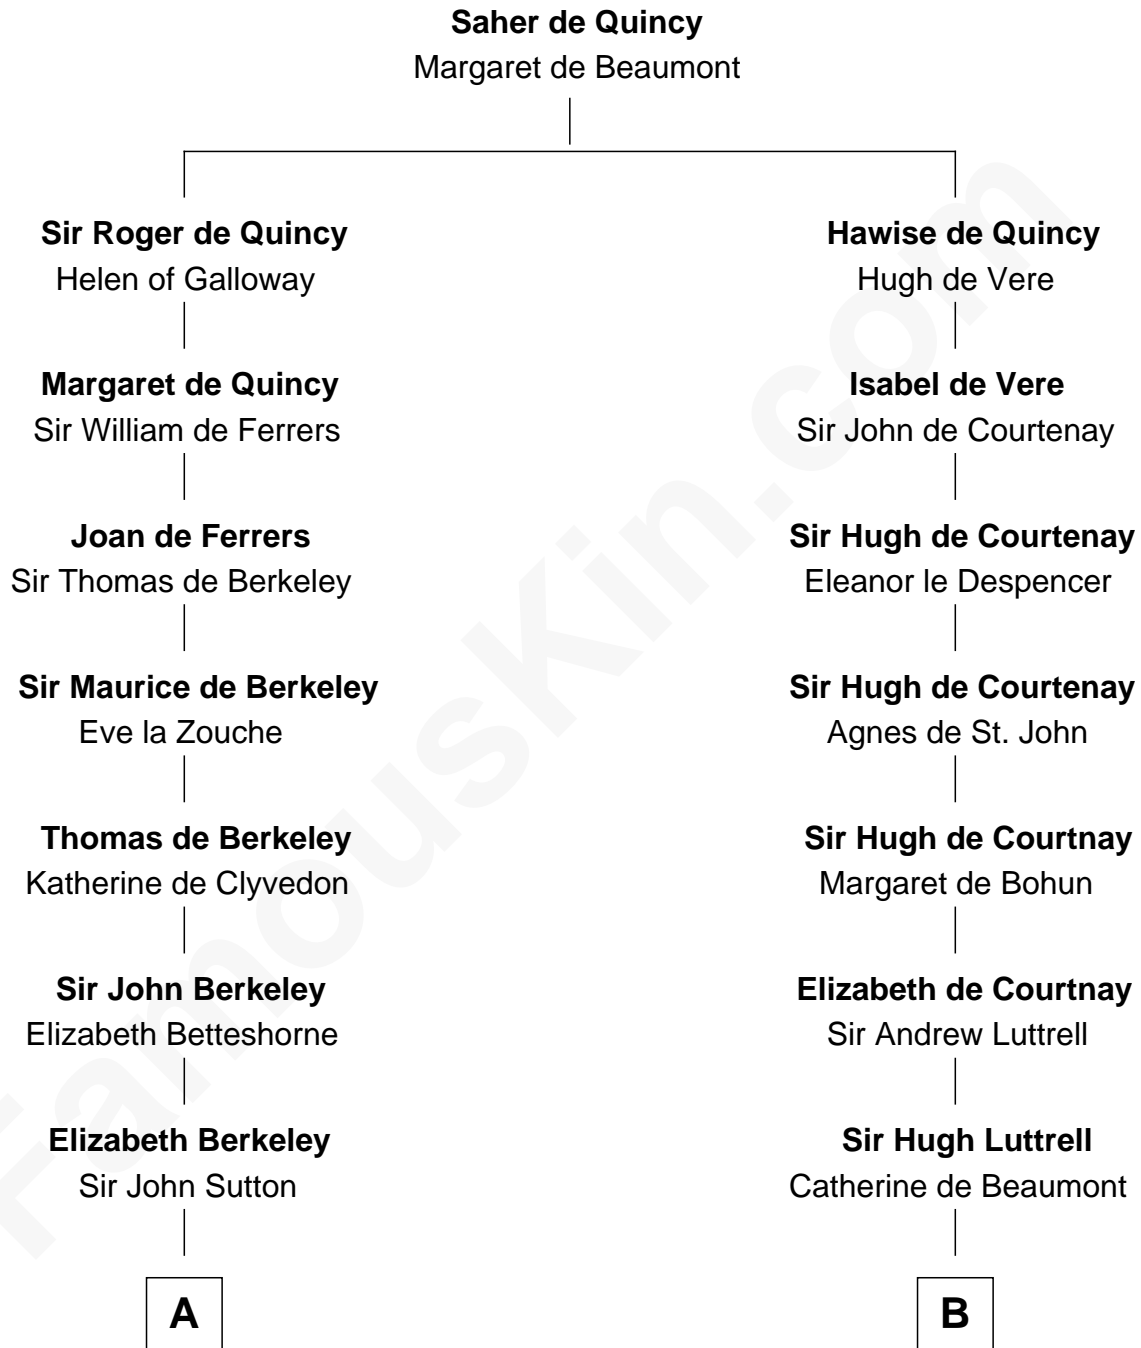

FamousKin.com

Relationship Chart of

Sir Winston Churchill

Prime Minister of the United Kingdom

19th cousin 2 times removed of

General Robert E. Lee

Confederate Army - U.S. Civil War

C

Jane Paget
George Stewart

Jane Stewart
Sir George Spencer-Churchill

Sir John Winston Spencer-Churchill
Frances Anne Emily Vane

Randolph Henry Spencer-Churchill
Jeanette Jerome

Sir Winston Churchill
Prime Minister of the United Kingdom