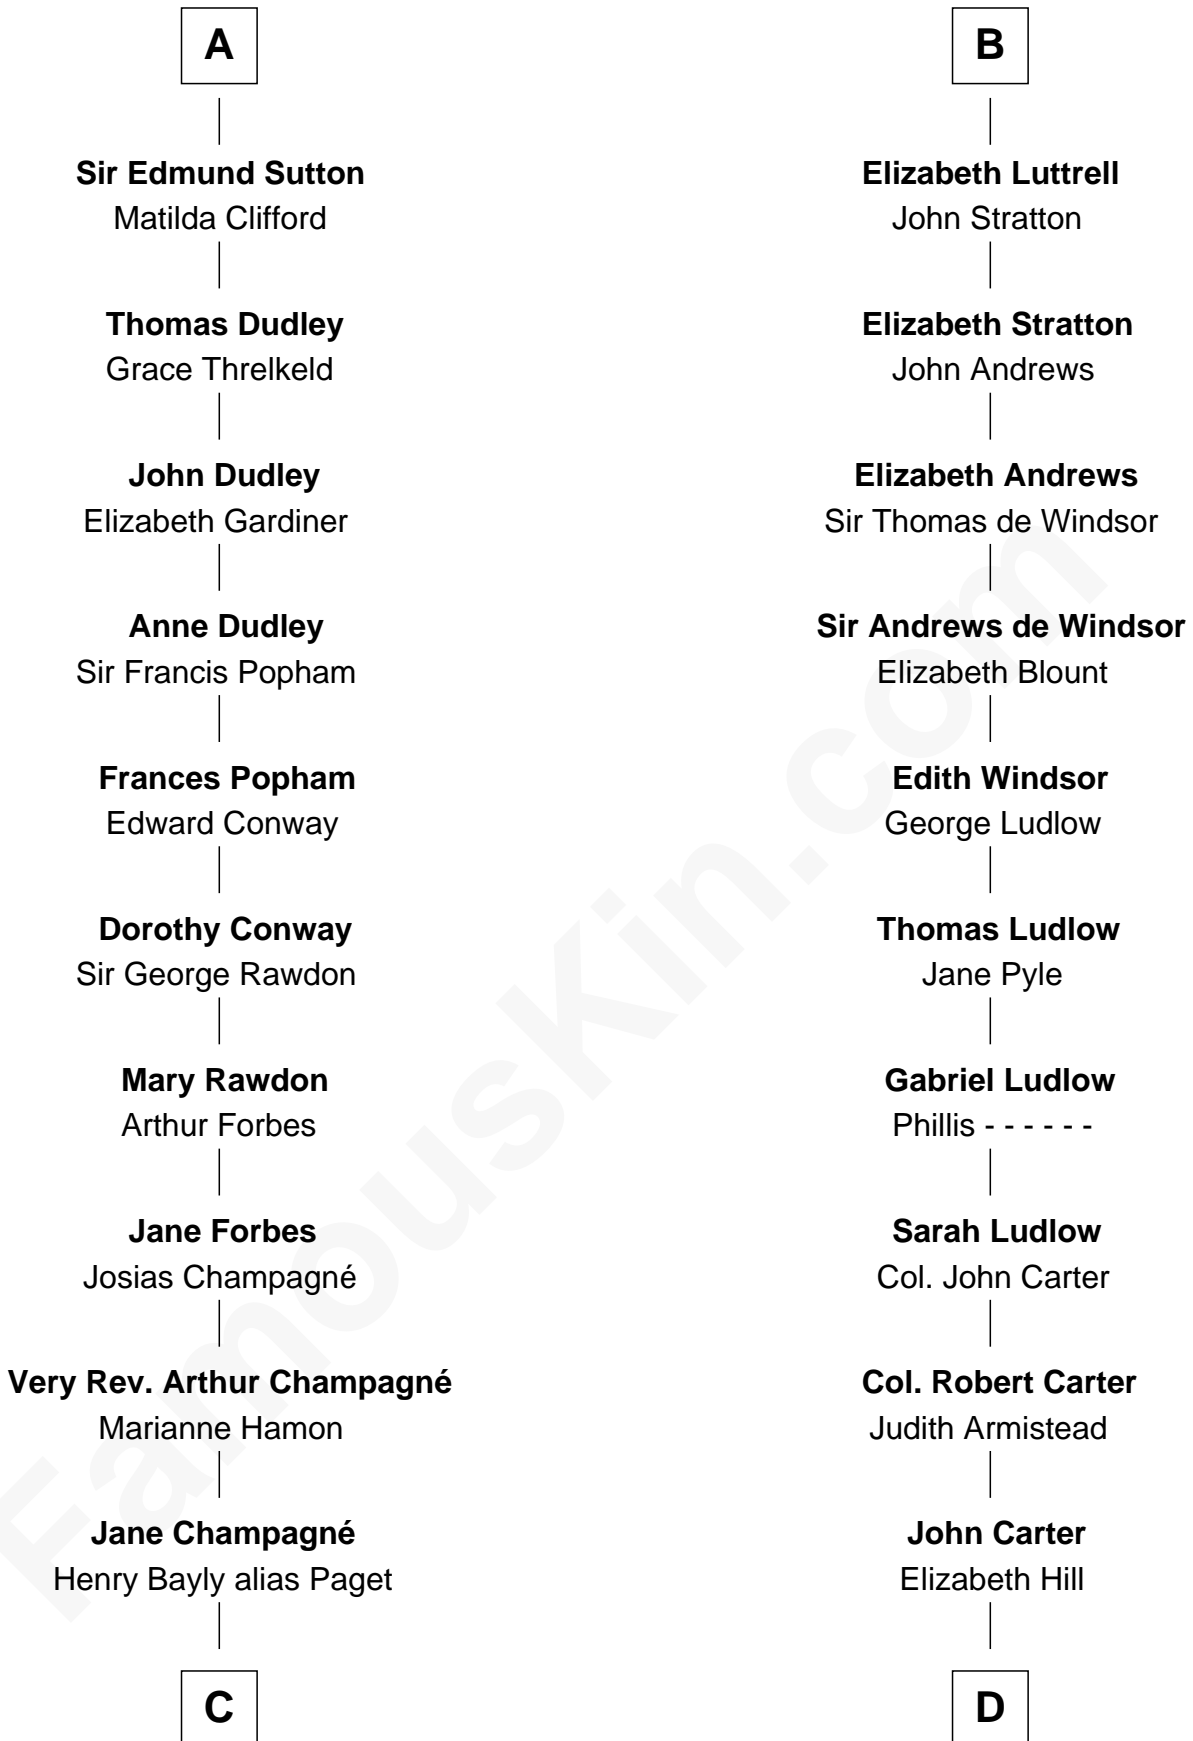

FamousKin.com

Relationship Chart of

Sir Winston Churchill

Prime Minister of the United Kingdom

19th cousin 2 times removed of

General Robert E. Lee

Confederate Army - U.S. Civil War

C

Jane Paget
George Stewart

Jane Stewart
Sir George Spencer-Churchill

Sir John Winston Spencer-Churchill
Frances Anne Emily Vane

Randolph Henry Spencer-Churchill
Jeanette Jerome

Sir Winston Churchill
Prime Minister of the United Kingdom