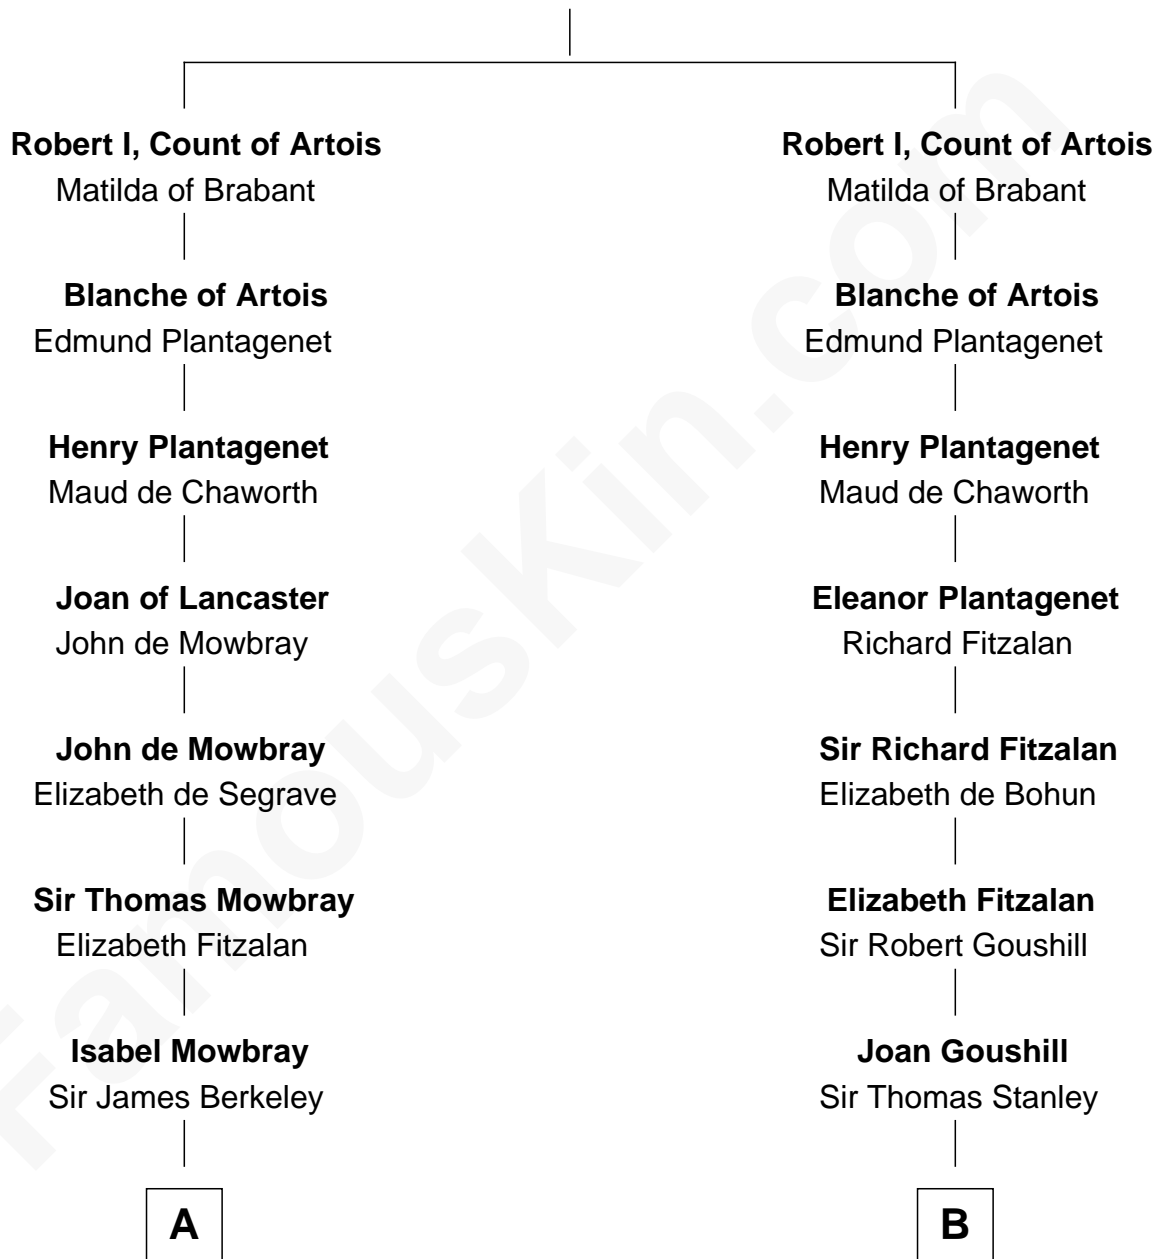

FamousKin.com

Relationship Chart of

Sir Winston Churchill

Prime Minister of the United Kingdom

18th cousin 3 times removed of

General Robert E. Lee

Confederate Army - U.S. Civil War

Louis VIII, King of France

Blanche of Castile

C

Anne Catherine McDonnell

Sir Henry Vane

Frances Anne Emily Vane-Tempest

Sir Charles William Stewart

Frances Anne Emily Vane

Sir John Winston Spencer-Churchill