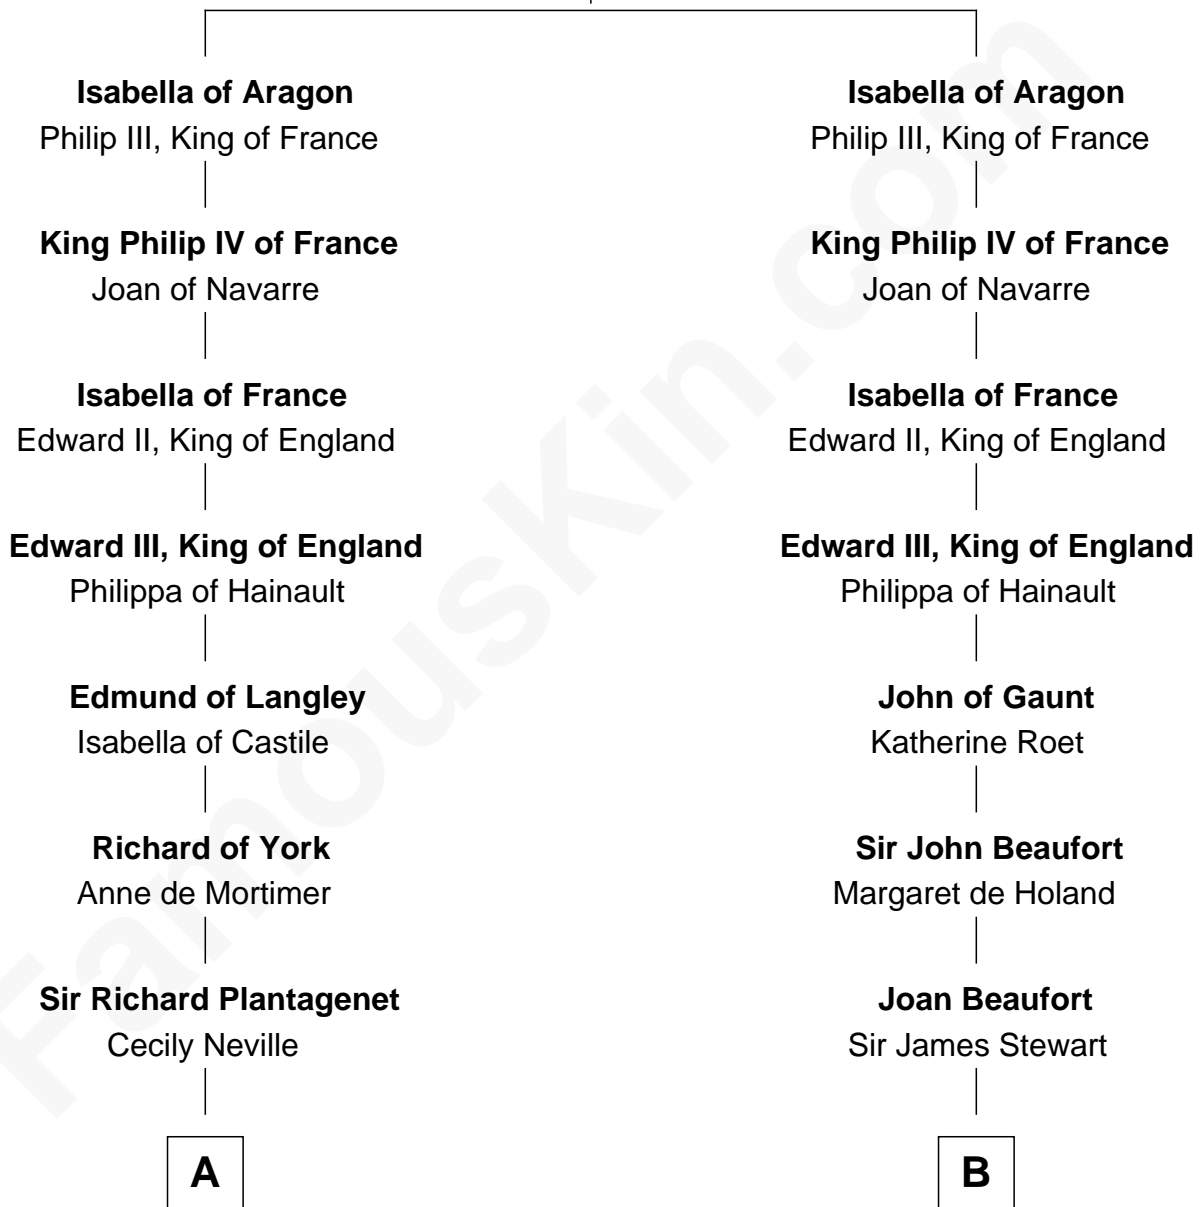

## Relationship Chart of

### Sir Winston Churchill

*Prime Minister of the United Kingdom*

18th cousin 3 times removed of

### General Robert E. Lee

*Confederate Army - U.S. Civil War*

**James I, King of Aragon**

Yolanda of Hungary

**C**

**Jane Paget**  
George Stewart

**Jane Stewart**  
Sir George Spencer-Churchill

**Sir John Winston Spencer-Churchill**  
Frances Anne Emily Vane