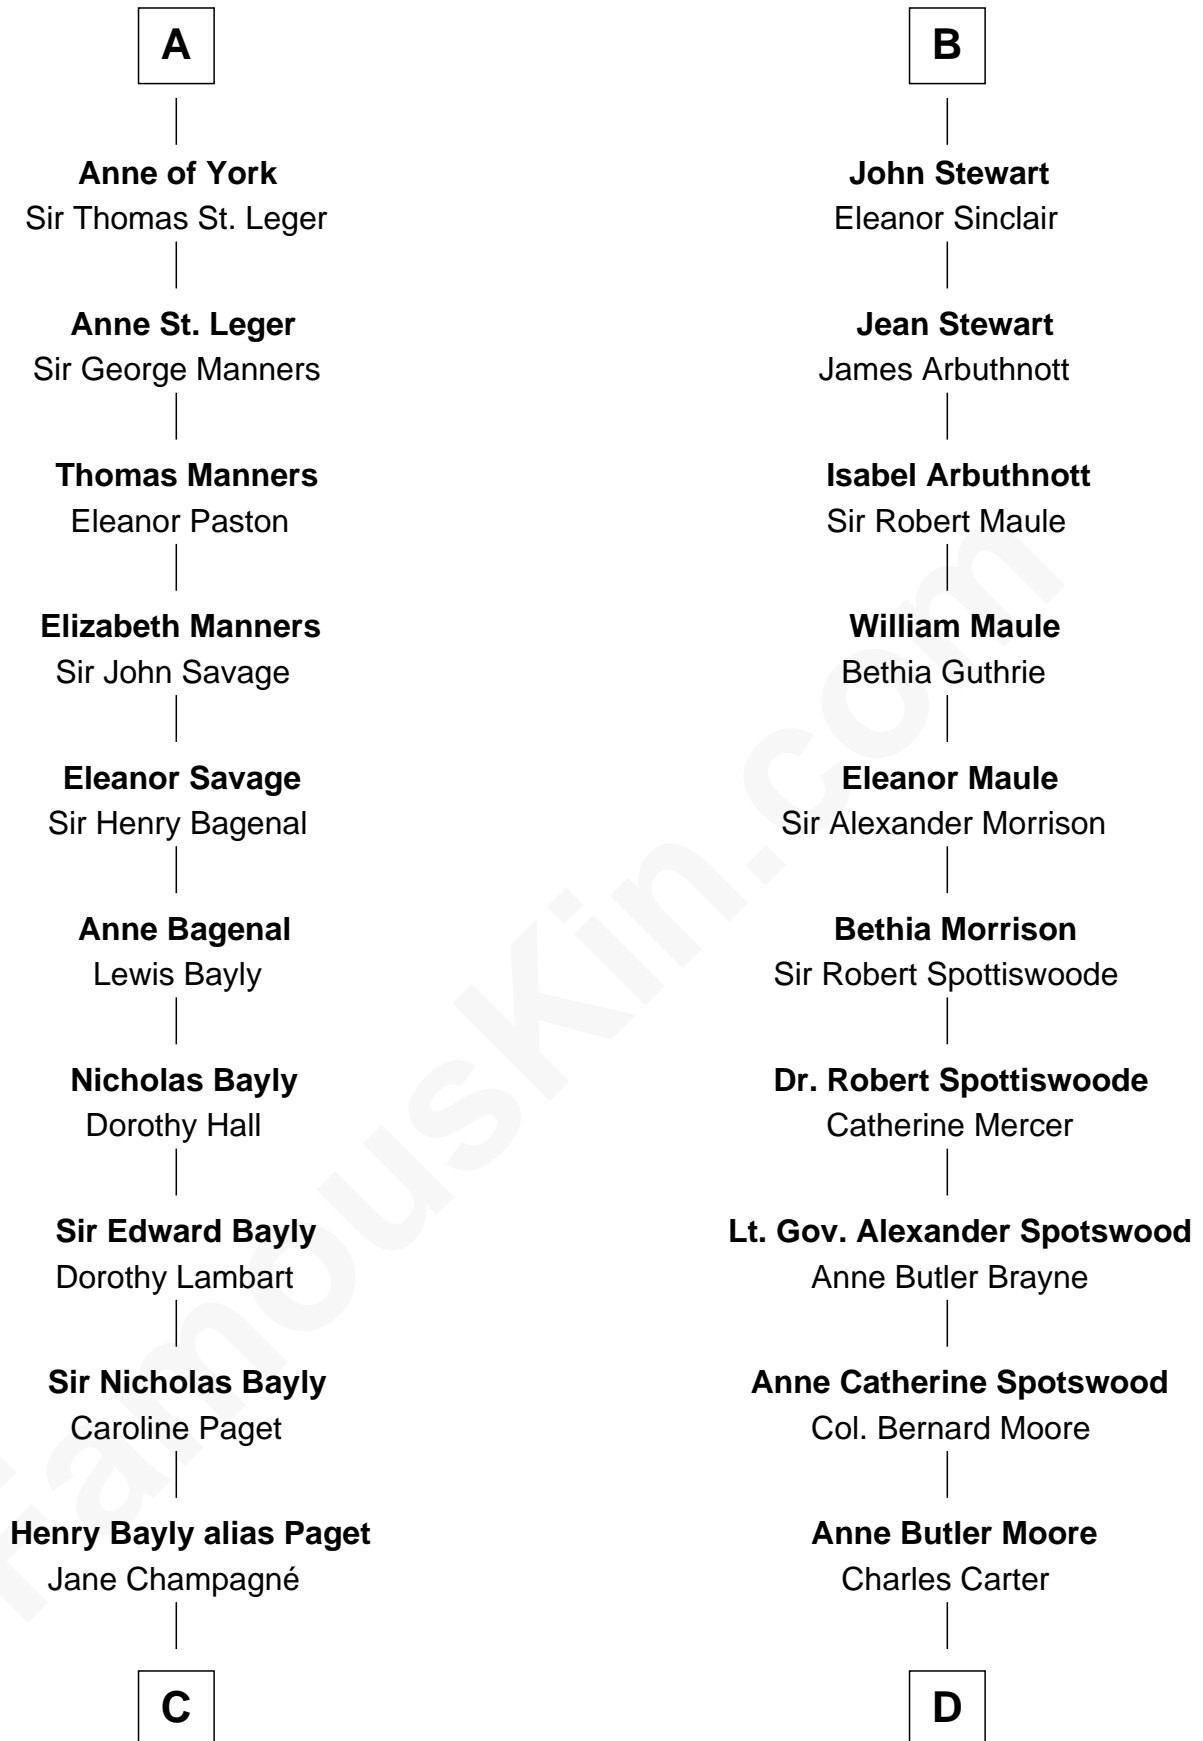

FamousKin.com

Relationship Chart of

Sir Winston Churchill

Prime Minister of the United Kingdom

18th cousin 3 times removed of

General Robert E. Lee

Confederate Army - U.S. Civil War

C

Jane Paget
George Stewart

Jane Stewart
Sir George Spencer-Churchill

Sir John Winston Spencer-Churchill
Frances Anne Emily Vane

Randolph Henry Spencer-Churchill
Jeanette Jerome

Sir Winston Churchill
Prime Minister of the United Kingdom