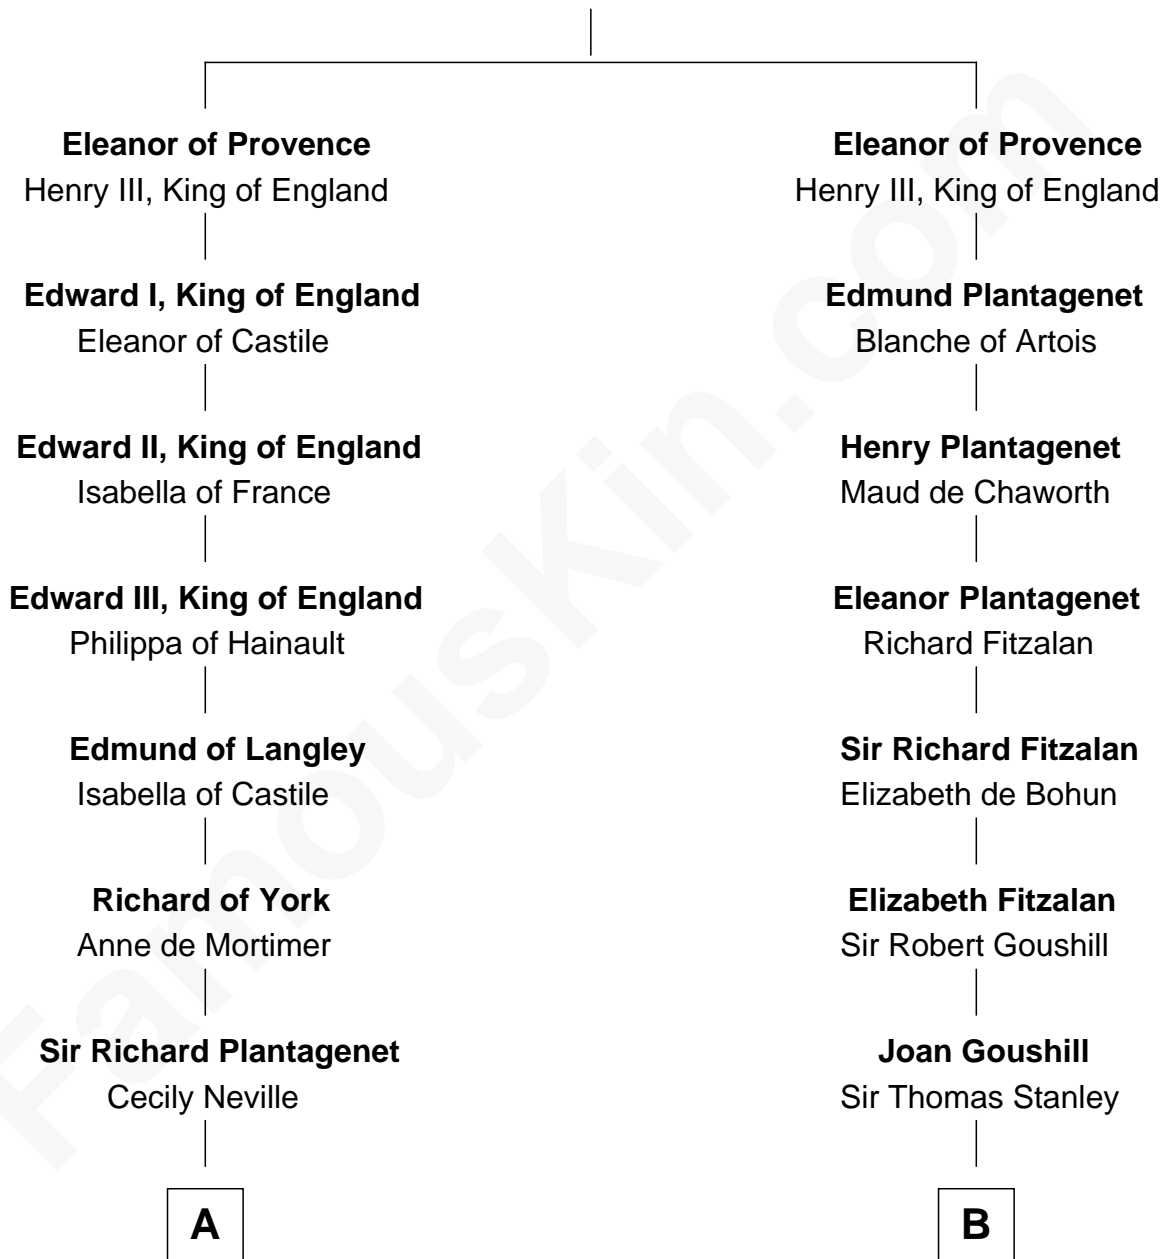

Ramon Berenguer IV of Provence

Beatrice of Savoy