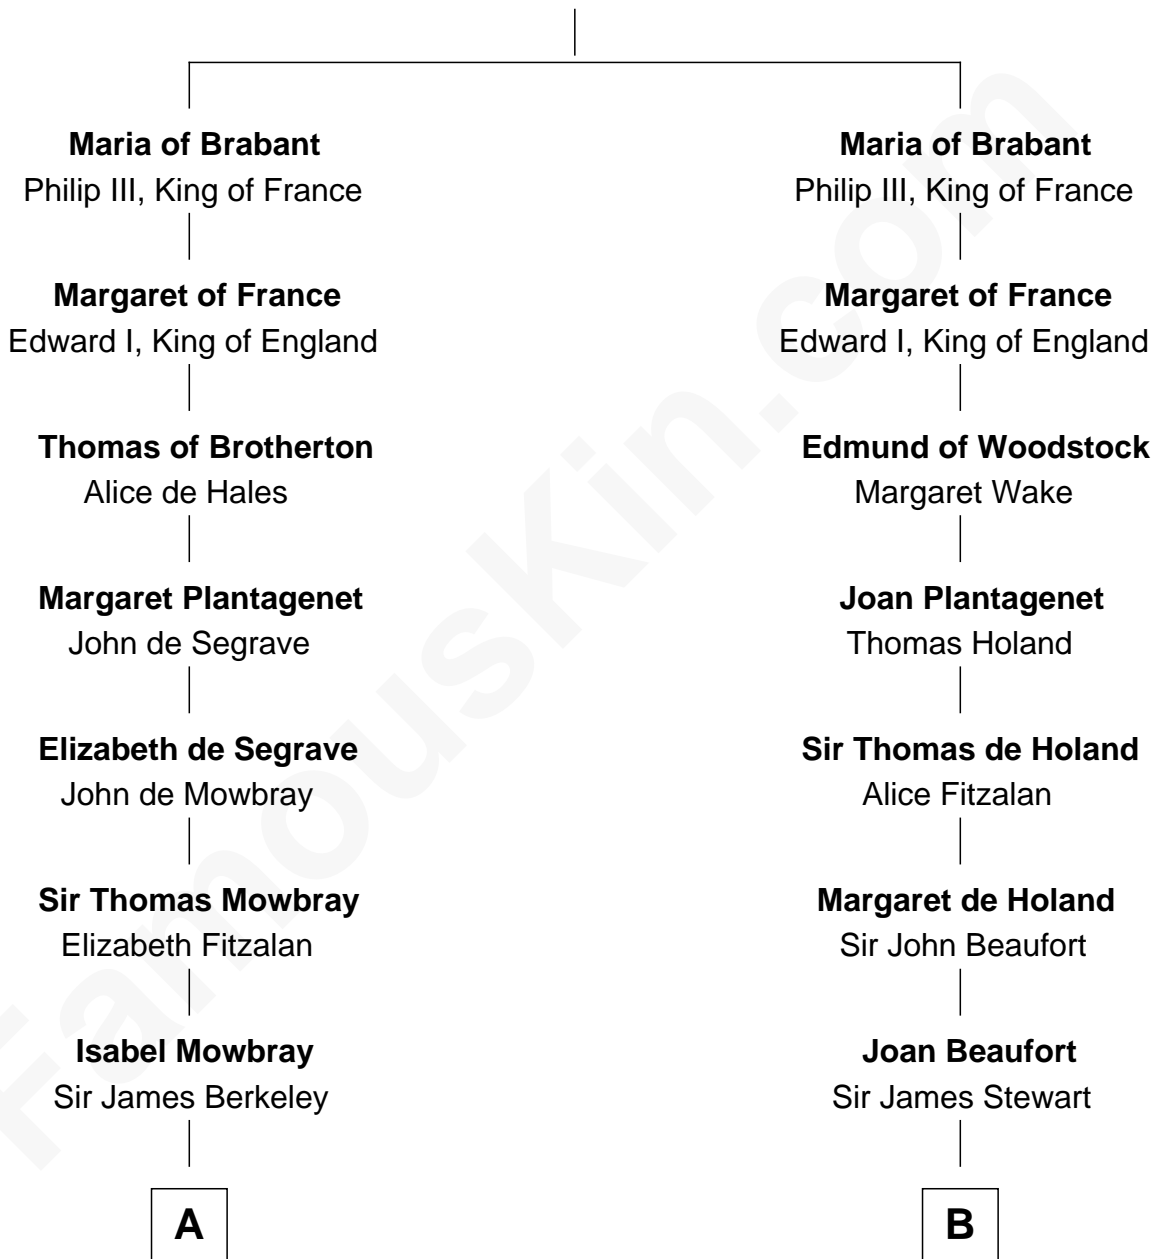

FamousKin.com

Relationship Chart of

Sir Winston Churchill

Prime Minister of the United Kingdom

18th cousin 3 times removed of

General Robert E. Lee

Confederate Army - U.S. Civil War

Henry III, Duke of Brabant

Adelaide of Burgundy

C

Anne Catherine McDonnell

Sir Henry Vane

Frances Anne Emily Vane-Tempest

Sir Charles William Stewart

Frances Anne Emily Vane

Sir John Winston Spencer-Churchill

Randolph Henry Spencer-Churchill

Jeanette Jerome

Sir Winston Churchill

Prime Minister of the United Kingdom

D

Anne Hill Carter

Maj. Gen. Henry Lee

General Robert E. Lee