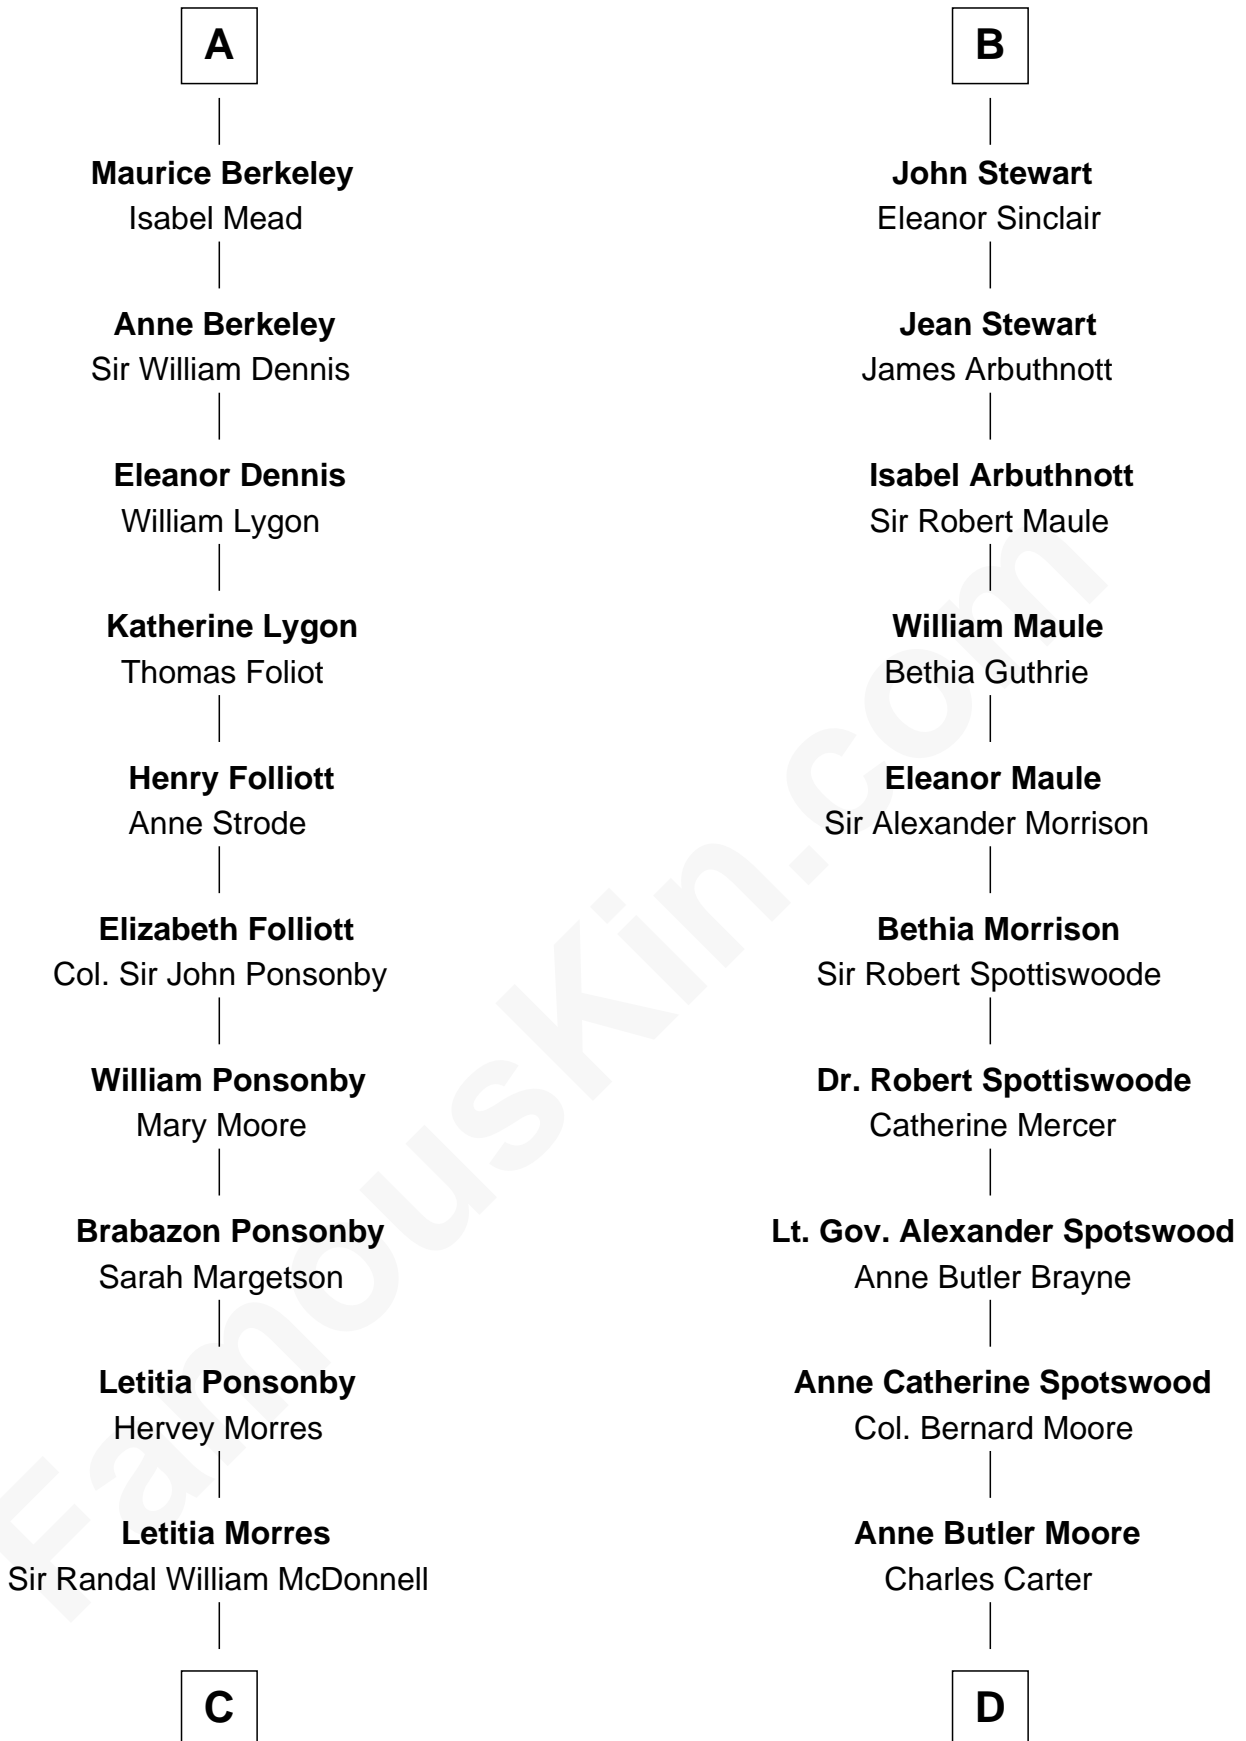

FamousKin.com

Relationship Chart of

Sir Winston Churchill

Prime Minister of the United Kingdom

18th cousin 3 times removed of

General Robert E. Lee

Confederate Army - U.S. Civil War

Henry III, Duke of Brabant

Adelaide of Burgundy

C

Anne Catherine McDonnell

Sir Henry Vane

Frances Anne Emily Vane-Tempest

Sir Charles William Stewart

Frances Anne Emily Vane

Sir John Winston Spencer-Churchill

Randolph Henry Spencer-Churchill

Jeanette Jerome

Sir Winston Churchill

Prime Minister of the United Kingdom

D

Anne Hill Carter

Maj. Gen. Henry Lee

General Robert E. Lee