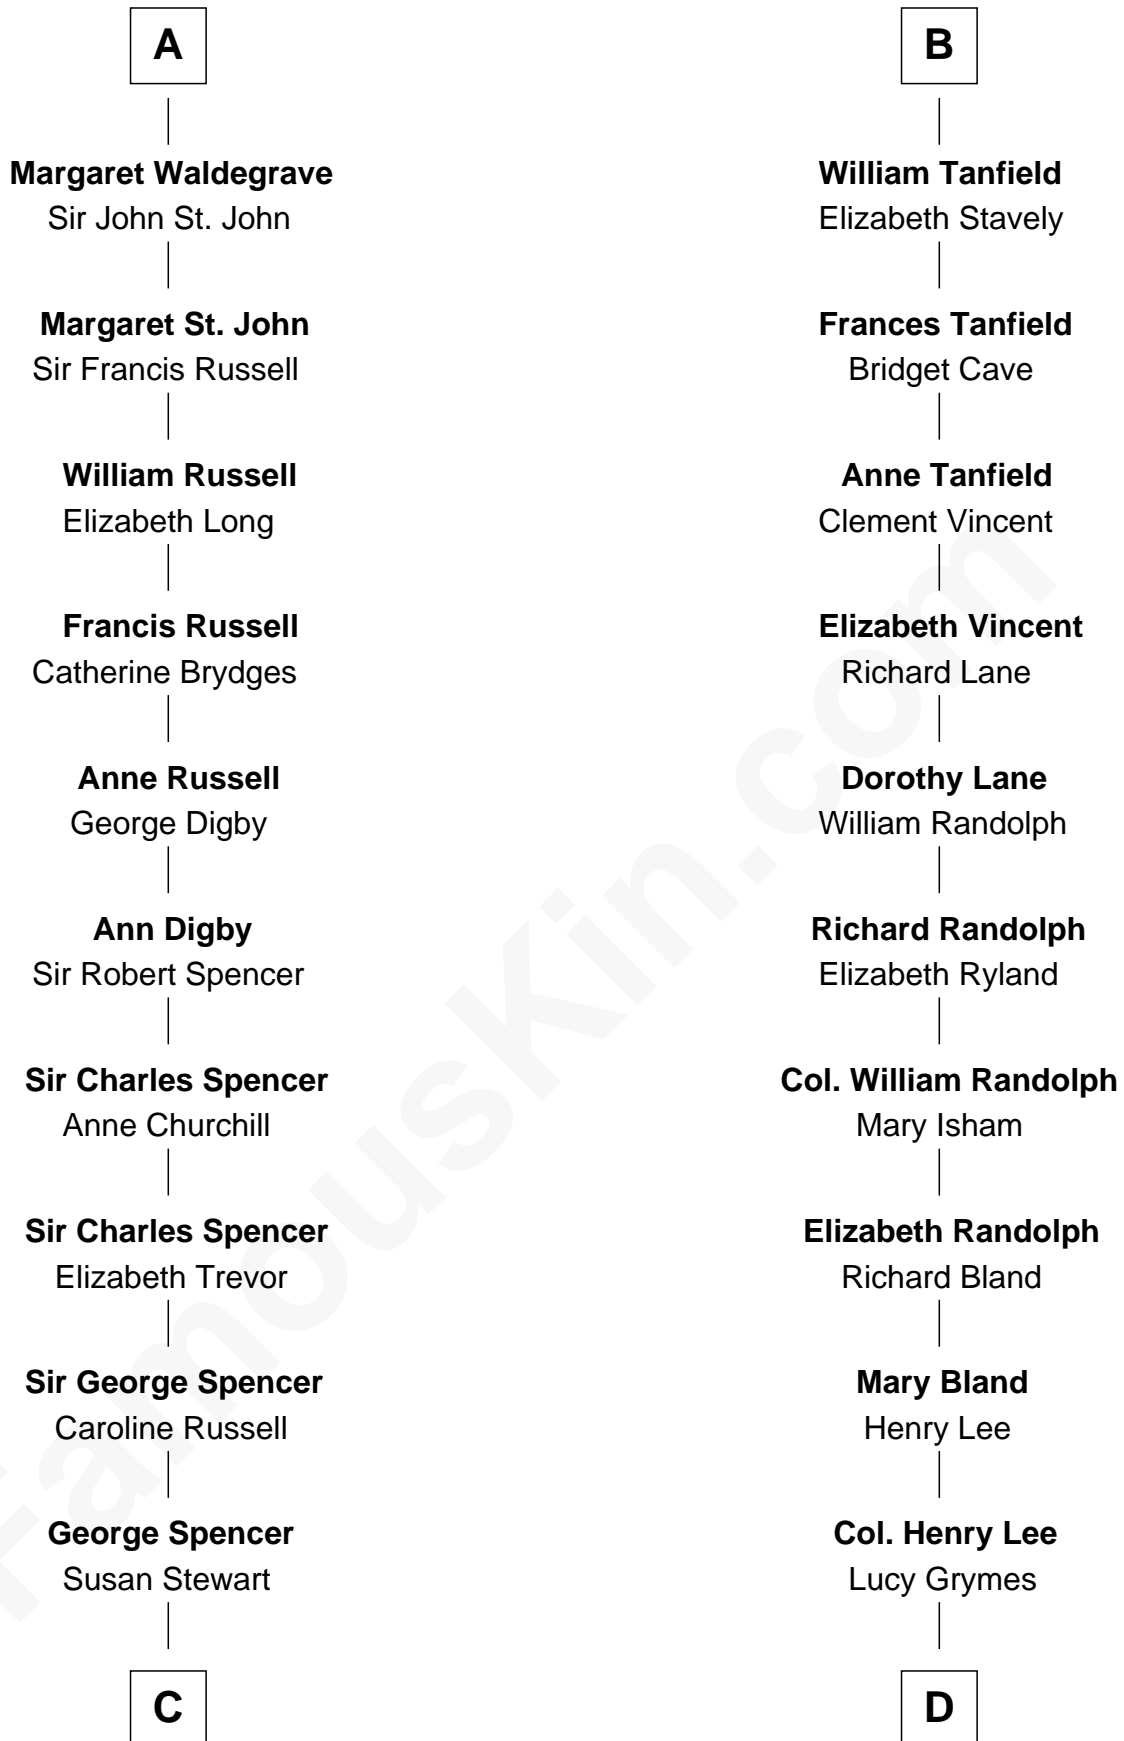

FamousKin.com

Relationship Chart of

Sir Winston Churchill

Prime Minister of the United Kingdom

18th cousin 2 times removed of

General Robert E. Lee

Confederate Army - U.S. Civil War

Sir Richard of Cornwall

Joan - - - - -

C

Sir George Spencer-Churchill

Jane Stewart

Sir John Winston Spencer-Churchill

Frances Anne Emily Vane

Randolph Henry Spencer-Churchill

Jeanette Jerome