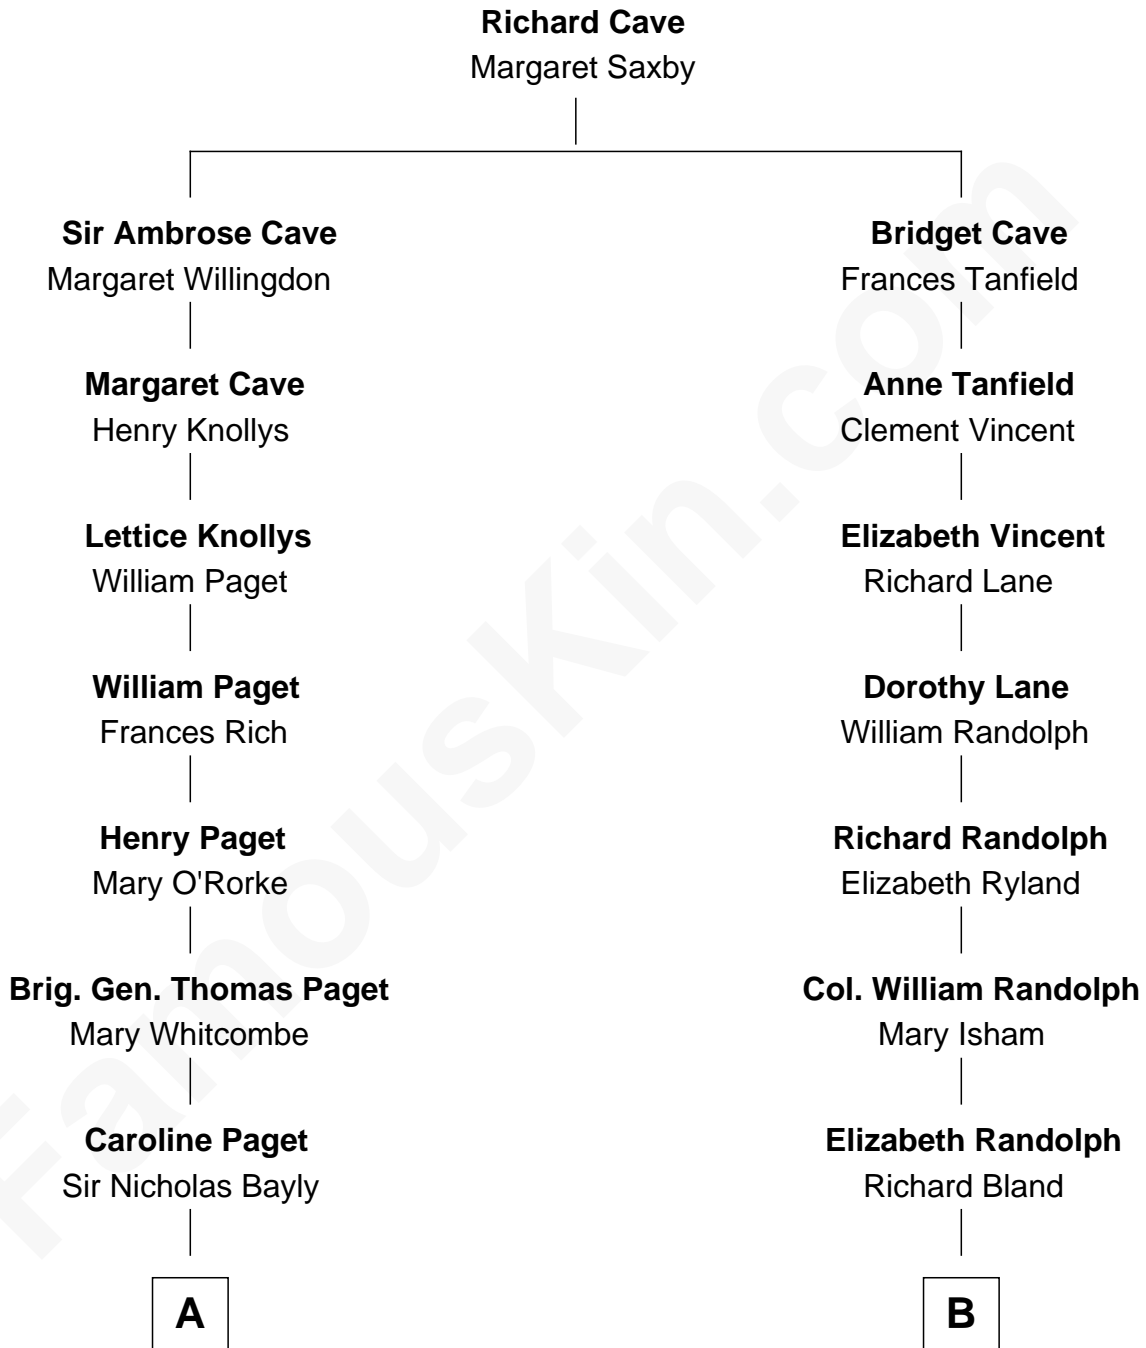

FamousKin.com

Relationship Chart of

Sir Winston Churchill

Prime Minister of the United Kingdom

10th cousin 2 times removed of

General Robert E. Lee

Confederate Army - U.S. Civil War

A

Henry Bayly alias Paget

Jane Champagné

Jane Paget

George Stewart

Jane Stewart

Sir George Spencer-Churchill

Sir John Winston Spencer-Churchill

Frances Anne Emily Vane