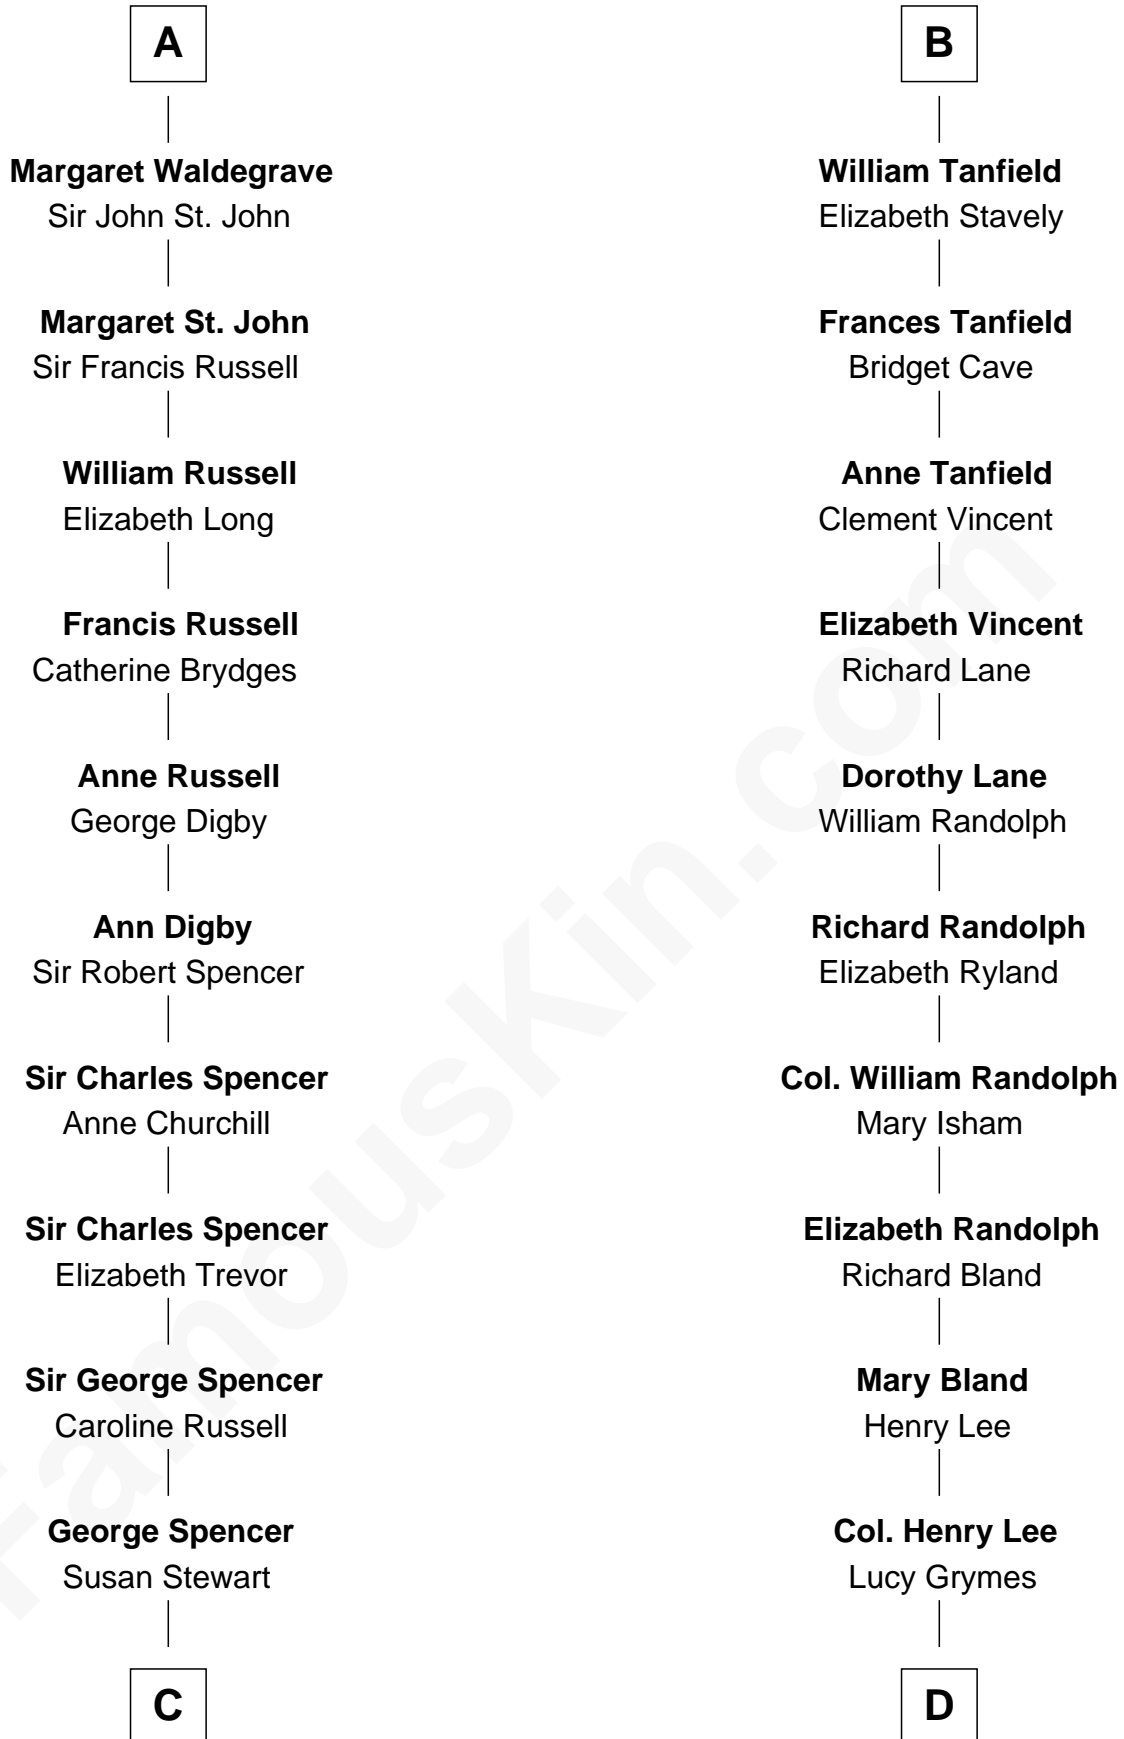

## Relationship Chart of

### Sir Winston Churchill

*Prime Minister of the United Kingdom*

18th cousin 2 times removed of

**General Robert E. Lee**

*Confederate Army - U.S. Civil War*

Sir William le Latimer

-----

**C**

**Sir George Spencer-Churchill**

Jane Stewart

**Sir John Winston Spencer-Churchill**

Frances Anne Emily Vane

**Randolph Henry Spencer-Churchill**

Jeanette Jerome

**Sir Winston Churchill**

*Prime Minister of the United Kingdom*