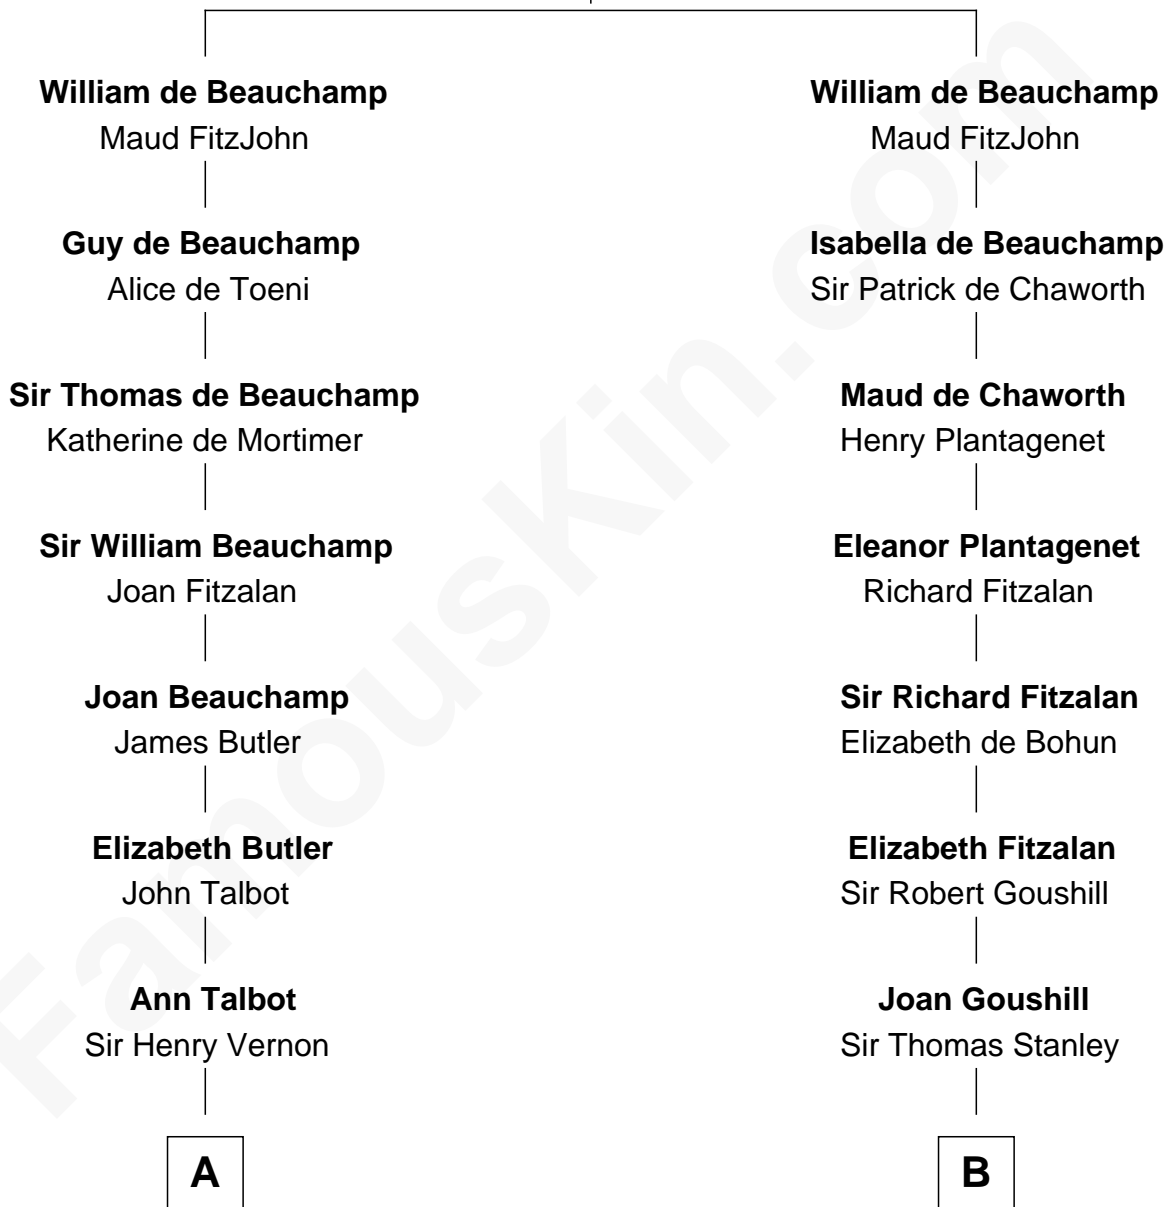

FamousKin.com

Relationship Chart of

Sir Winston Churchill

Prime Minister of the United Kingdom

18th cousin 2 times removed of

General Robert E. Lee

Confederate Army - U.S. Civil War

Sir William de Beauchamp

Isabel Mauduit

C

Sir George Spencer-Churchill

Jane Stewart

Sir John Winston Spencer-Churchill

Frances Anne Emily Vane

Randolph Henry Spencer-Churchill

Jeanette Jerome