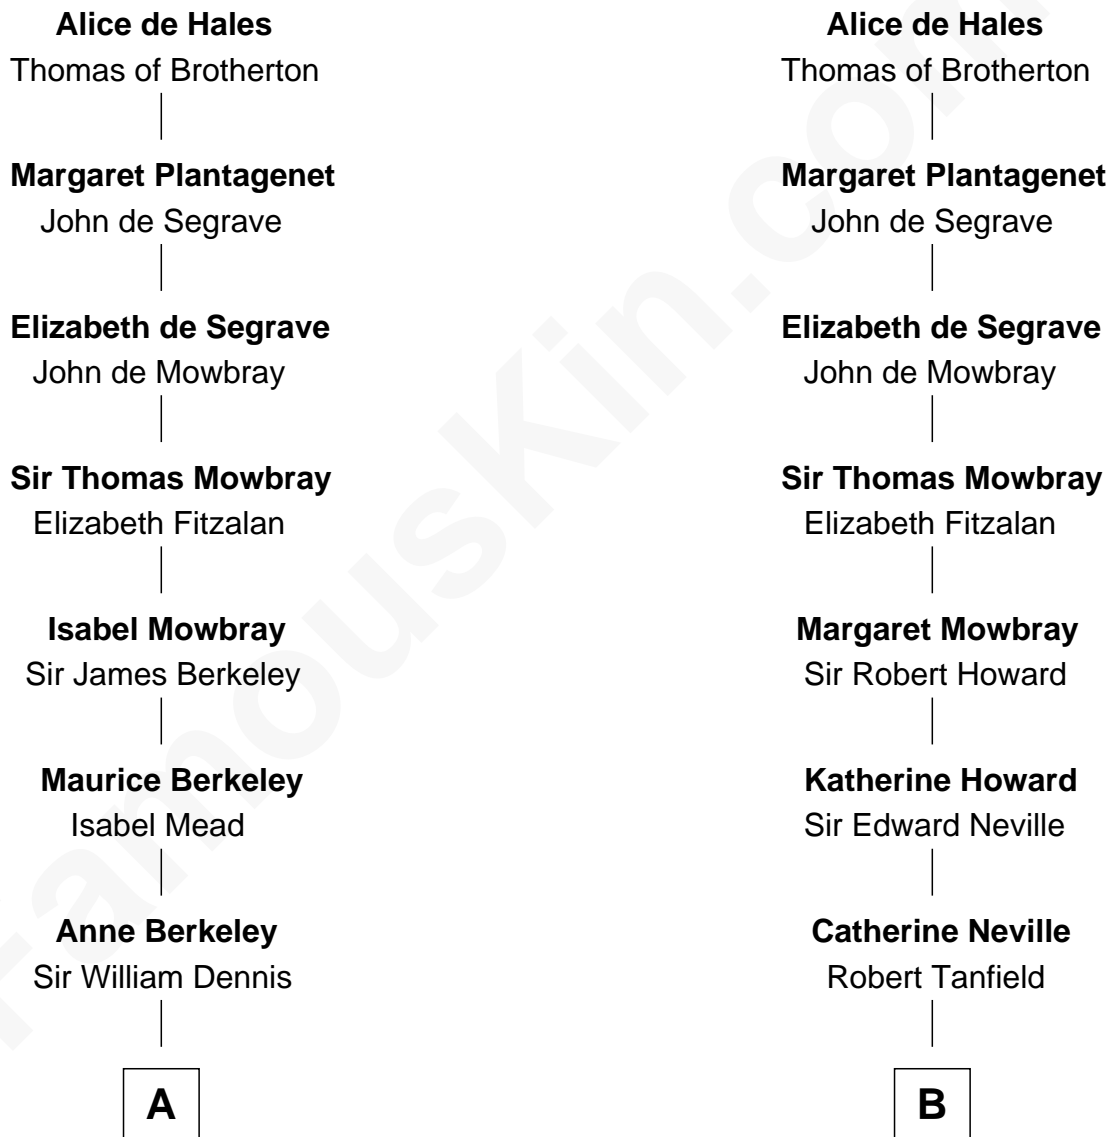

## Relationship Chart of

### Sir Winston Churchill

*Prime Minister of the United Kingdom*

18th cousin 1 time removed of

**General Robert E. Lee**

*Confederate Army - U.S. Civil War*

**Sir Roger de Hales**

Alice Skogan

**C**

**Frances Anne Emily Vane**  
Sir John Winston Spencer-Churchill

**Randolph Henry Spencer-Churchill**  
Jeanette Jerome

**Sir Winston Churchill**  
*Prime Minister of the United Kingdom*

**D**

**Maj. Gen. Henry Lee**  
Anne Hill Carter