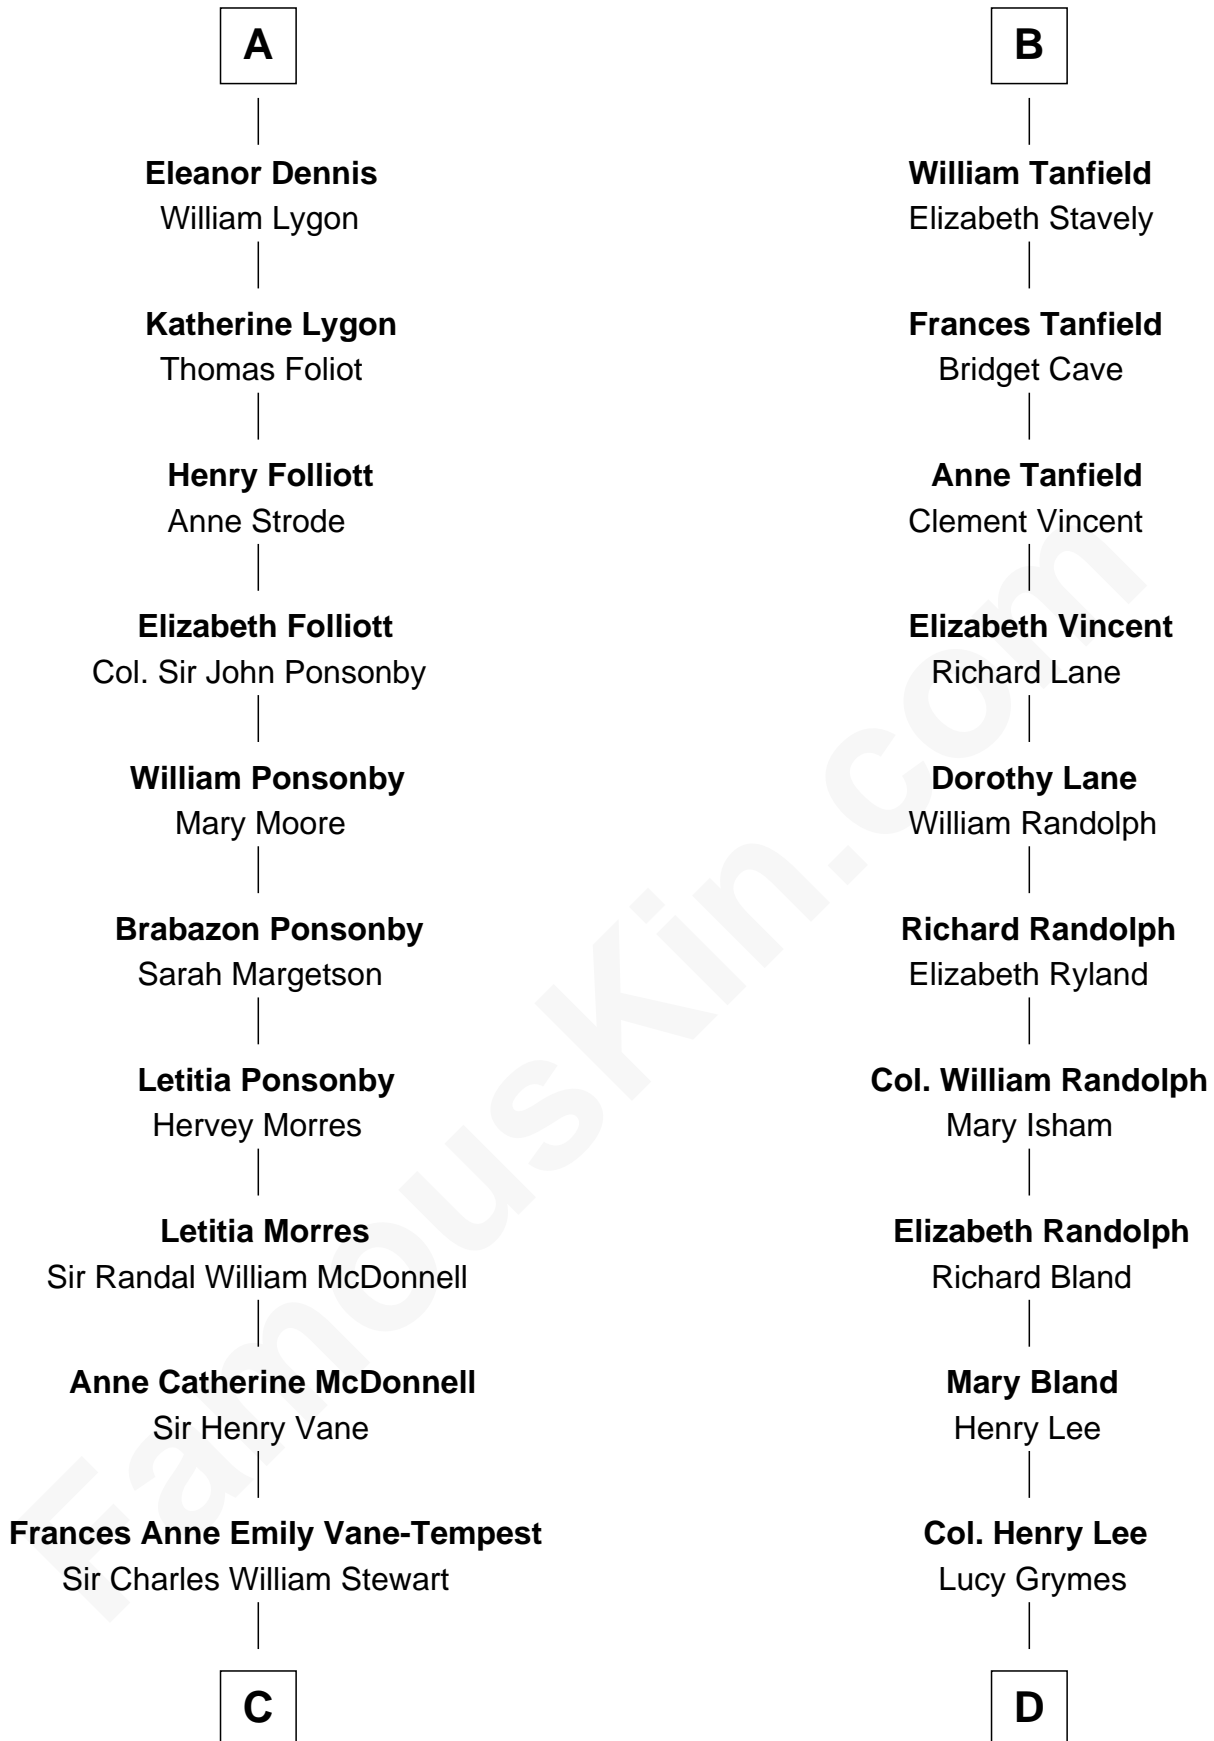

## Relationship Chart of

### Sir Winston Churchill

*Prime Minister of the United Kingdom*

18th cousin 1 time removed of

**General Robert E. Lee**

*Confederate Army - U.S. Civil War*

**Sir Roger de Hales**

Alice Skogan

**C**