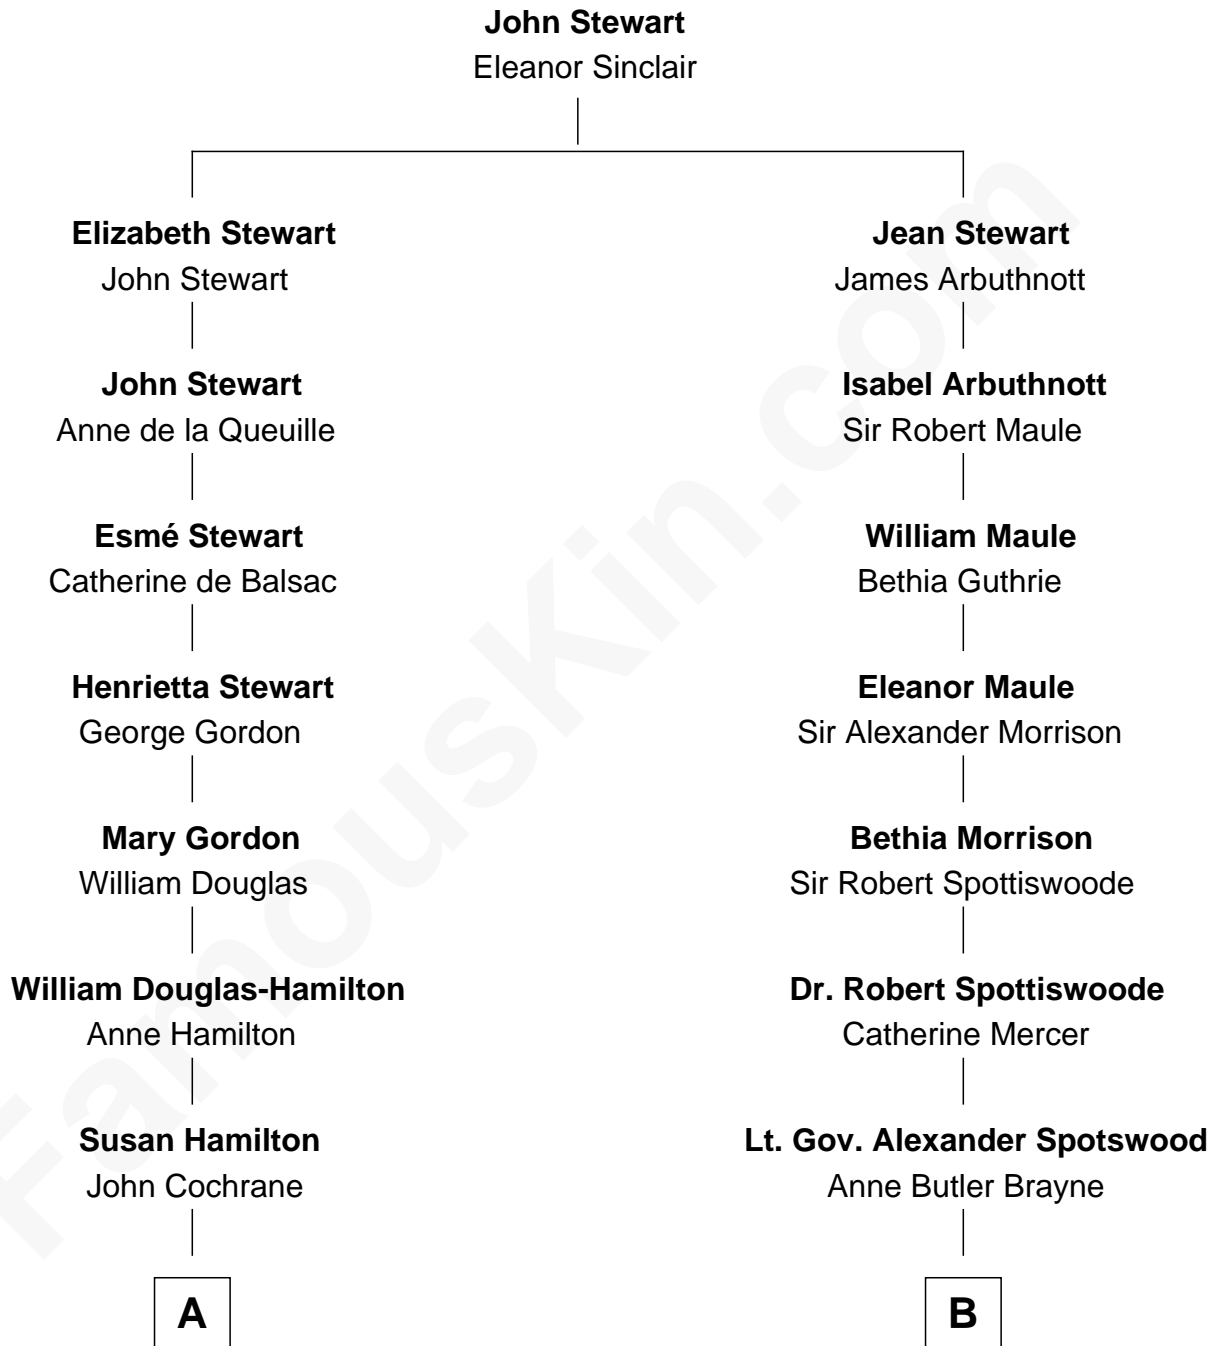

FamousKin.com

Relationship Chart of

Sir Winston Churchill

Prime Minister of the United Kingdom

10th cousin 4 times removed of

General Robert E. Lee

Confederate Army - U.S. Civil War

A

John Cochrane

Anne Murray

Catherine Cochrane

Alexander Stewart

Sir John Stewart

Anne Dashwood

Susan Stewart

George Spencer

Sir George Spencer-Churchill

Jane Stewart

Sir John Winston Spencer-Churchill

Frances Anne Emily Vane

Randolph Henry Spencer-Churchill

Jeanette Jerome

Sir Winston Churchill

Prime Minister of the United Kingdom