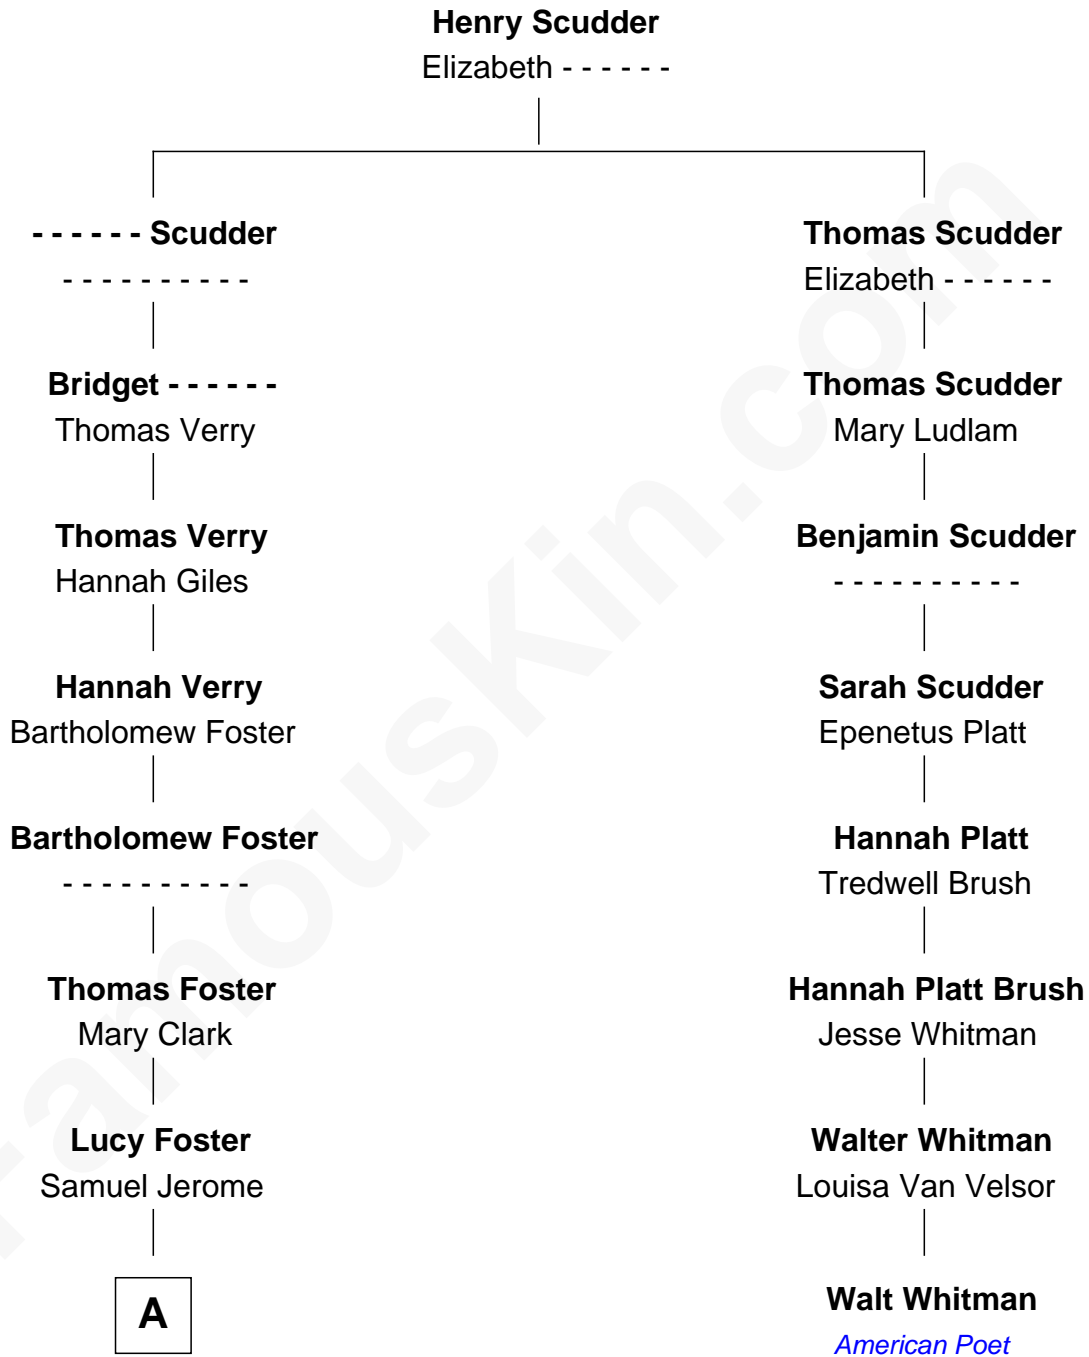

## Relationship Chart of

### Sir Winston Churchill

Prime Minister of the United Kingdom

7th cousin 4 times removed of

**Walt Whitman**

American Poet

**A**

—  
**Aaron Jerome**

Elizabeth Ball

—  
**Isaac Jerome**

Aurora Murray

—  
**Leonard Walter Jerome**

Clarissa Hall

—  
**Jeanette Jerome**

Randolph Henry Spencer-Churchill

—  
**Sir Winston Churchill**

*Prime Minister of the United Kingdom*