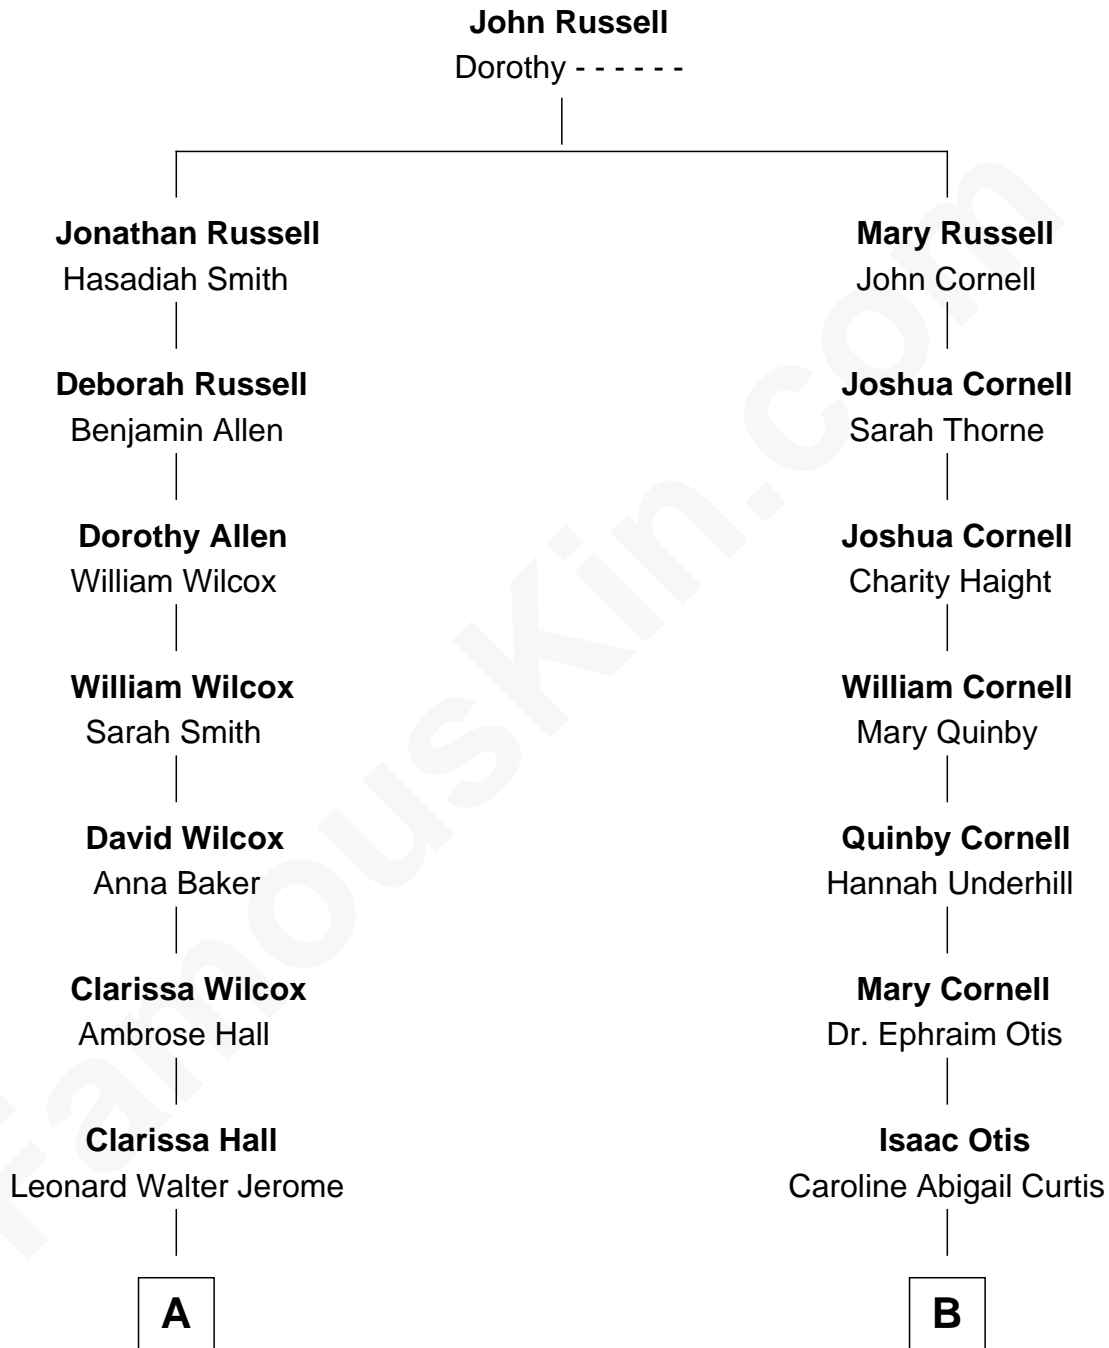

FamousKin.com

Relationship Chart of

Sir Winston Churchill

Prime Minister of the United Kingdom

8th cousin 1 time removed of

Amelia Earhart

Aviation Pioneer

A

Jeanette Jerome
Randolph Henry Spencer-Churchill

Sir Winston Churchill
Prime Minister of the United Kingdom

B

Alfred Gideon Otis
Amelia Josephine Harres

Amelia Otis
Edwin Stanton Earhart

Amelia Earhart
Aviation Pioneer