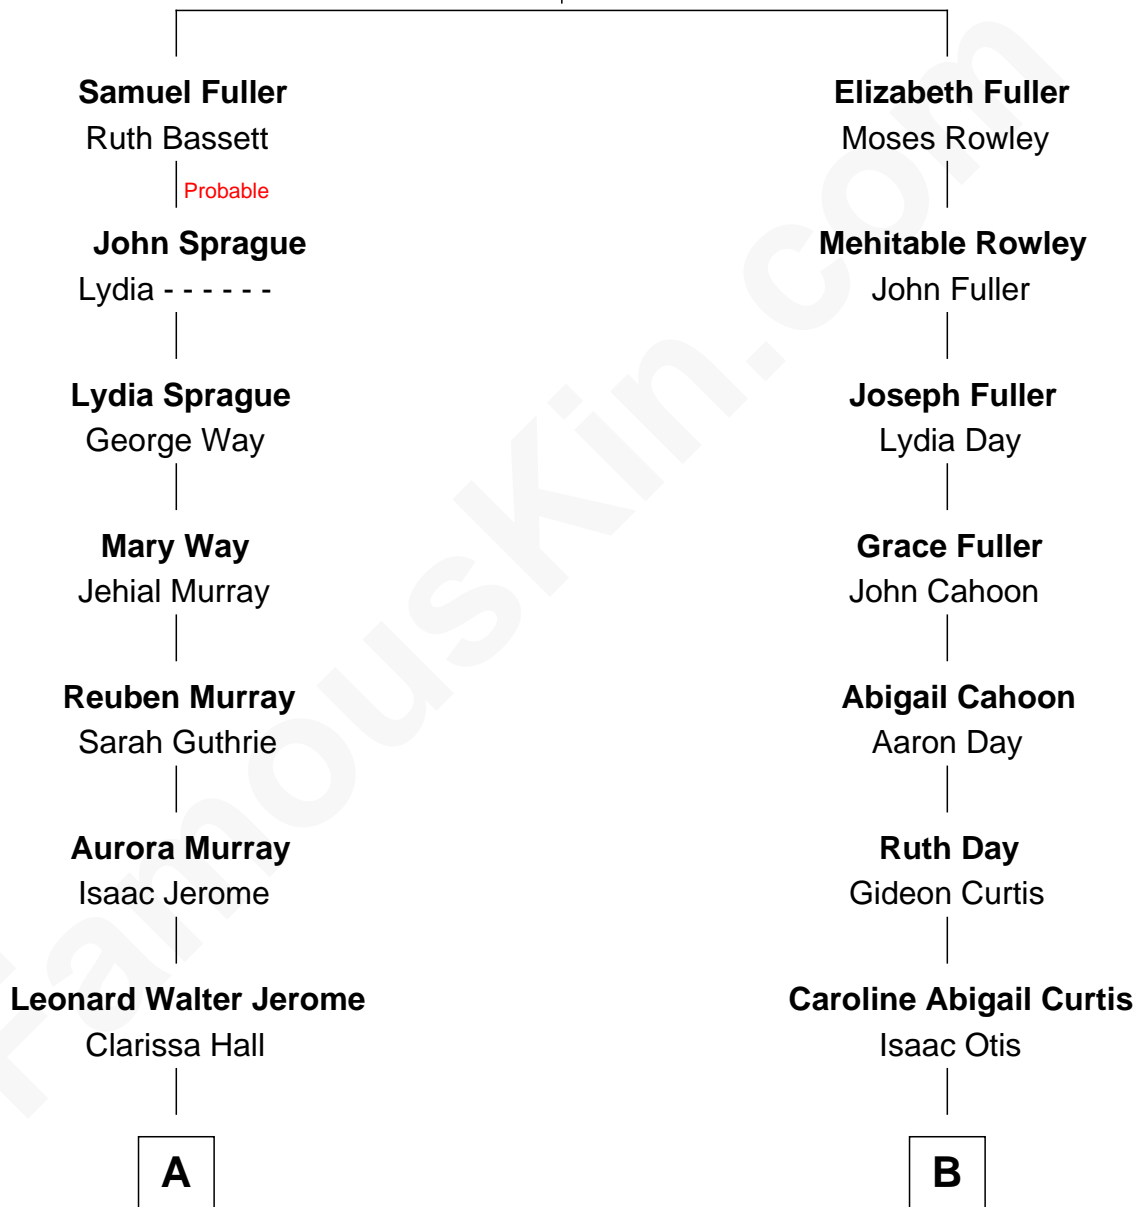

FamousKin.com

Relationship Chart of

Sir Winston Churchill

Prime Minister of the United Kingdom

8th cousin 1 time removed of

Amelia Earhart

Aviation Pioneer

Dr. Matthew Fuller

Frances Hunsden

A

Jeanette Jerome
Randolph Henry Spencer-Churchill

Sir Winston Churchill
Prime Minister of the United Kingdom

B

Alfred Gideon Otis
Amelia Josephine Harres

Amelia Otis
Edwin Stanton Earhart

Amelia Earhart
Aviation Pioneer