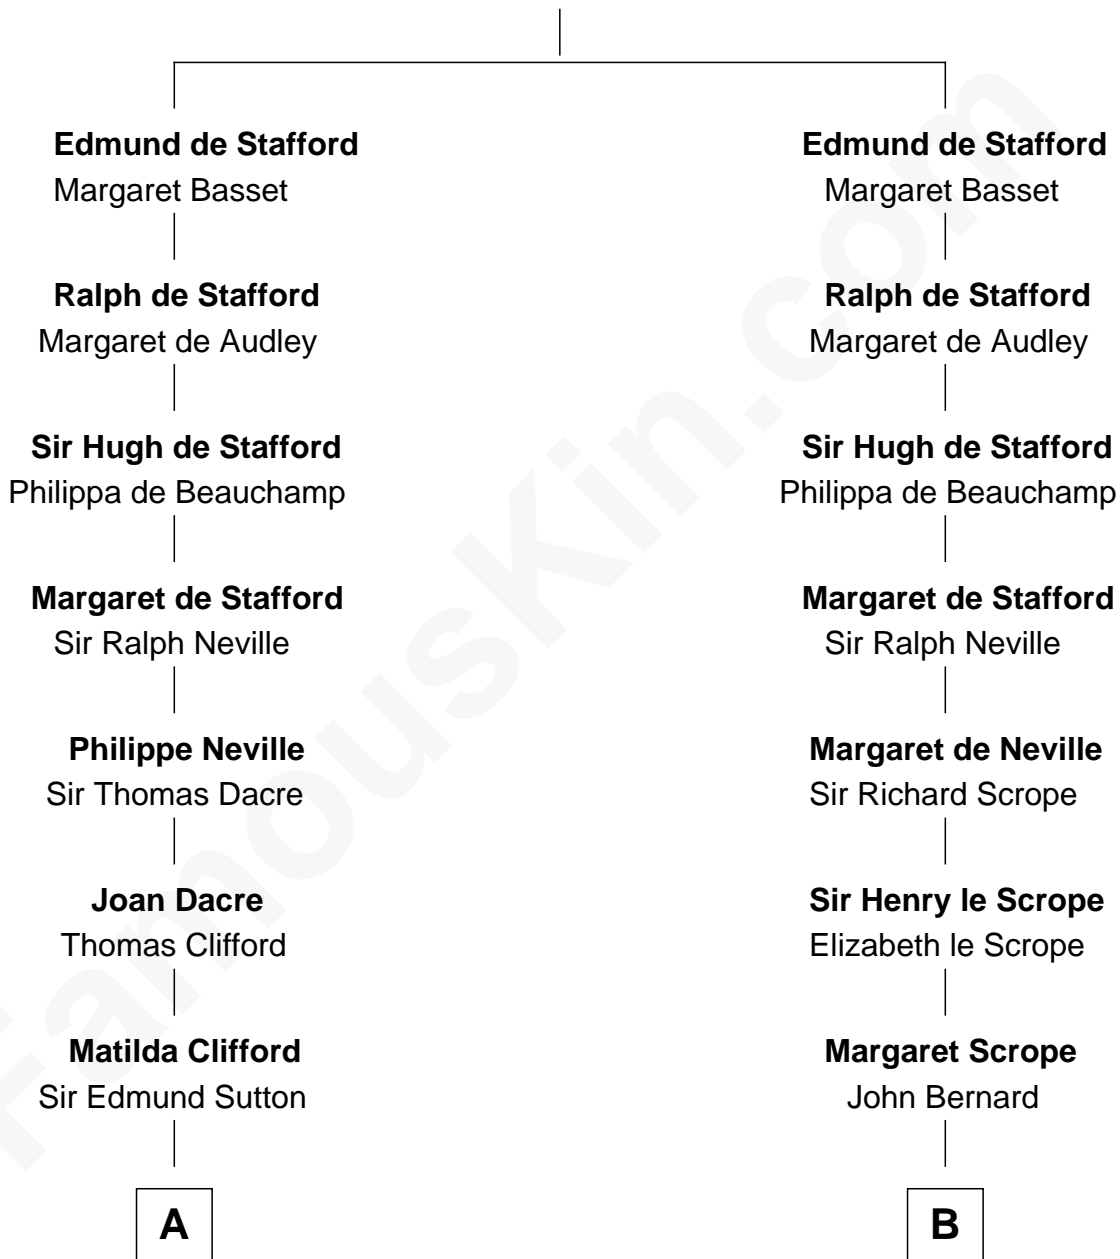

FamousKin.com

Relationship Chart of

Sir Winston Churchill

Prime Minister of the United Kingdom

18th cousin 2 times removed of

Benjamin Harrison

23rd U.S. President

Nicholas de Stafford

C

Jane Stewart
Sir George Spencer-Churchill

Sir John Winston Spencer-Churchill
Frances Anne Emily Vane

Randolph Henry Spencer-Churchill
Jeanette Jerome

Sir Winston Churchill
Prime Minister of the United Kingdom