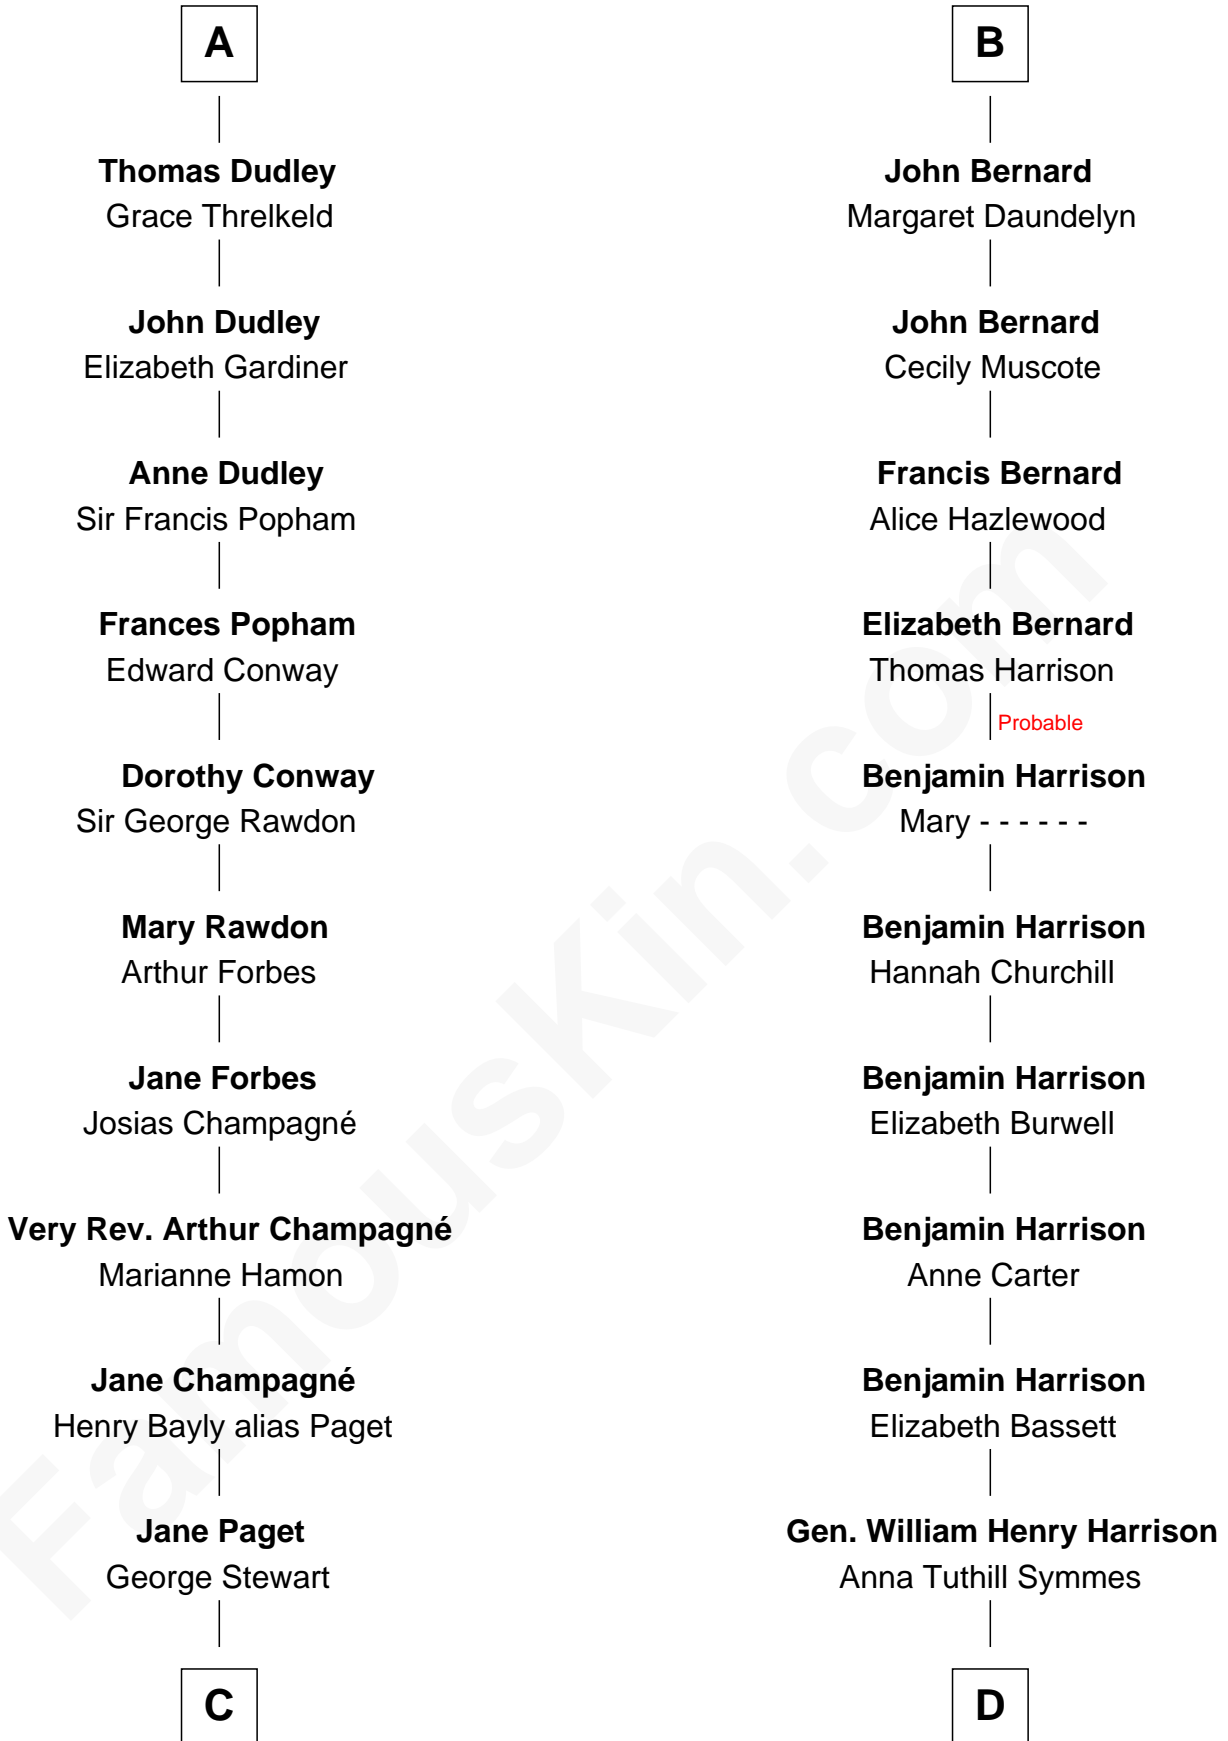

FamousKin.com

Relationship Chart of

Sir Winston Churchill

Prime Minister of the United Kingdom

18th cousin 2 times removed of

Benjamin Harrison

23rd U.S. President

Nicholas de Stafford

C

Jane Stewart
Sir George Spencer-Churchill

Sir John Winston Spencer-Churchill
Frances Anne Emily Vane

Randolph Henry Spencer-Churchill
Jeanette Jerome

Sir Winston Churchill
Prime Minister of the United Kingdom

D

John Scott Harrison
Elizabeth Ramsey Irwin

Benjamin Harrison
23rd U.S. President

FamousKin.com