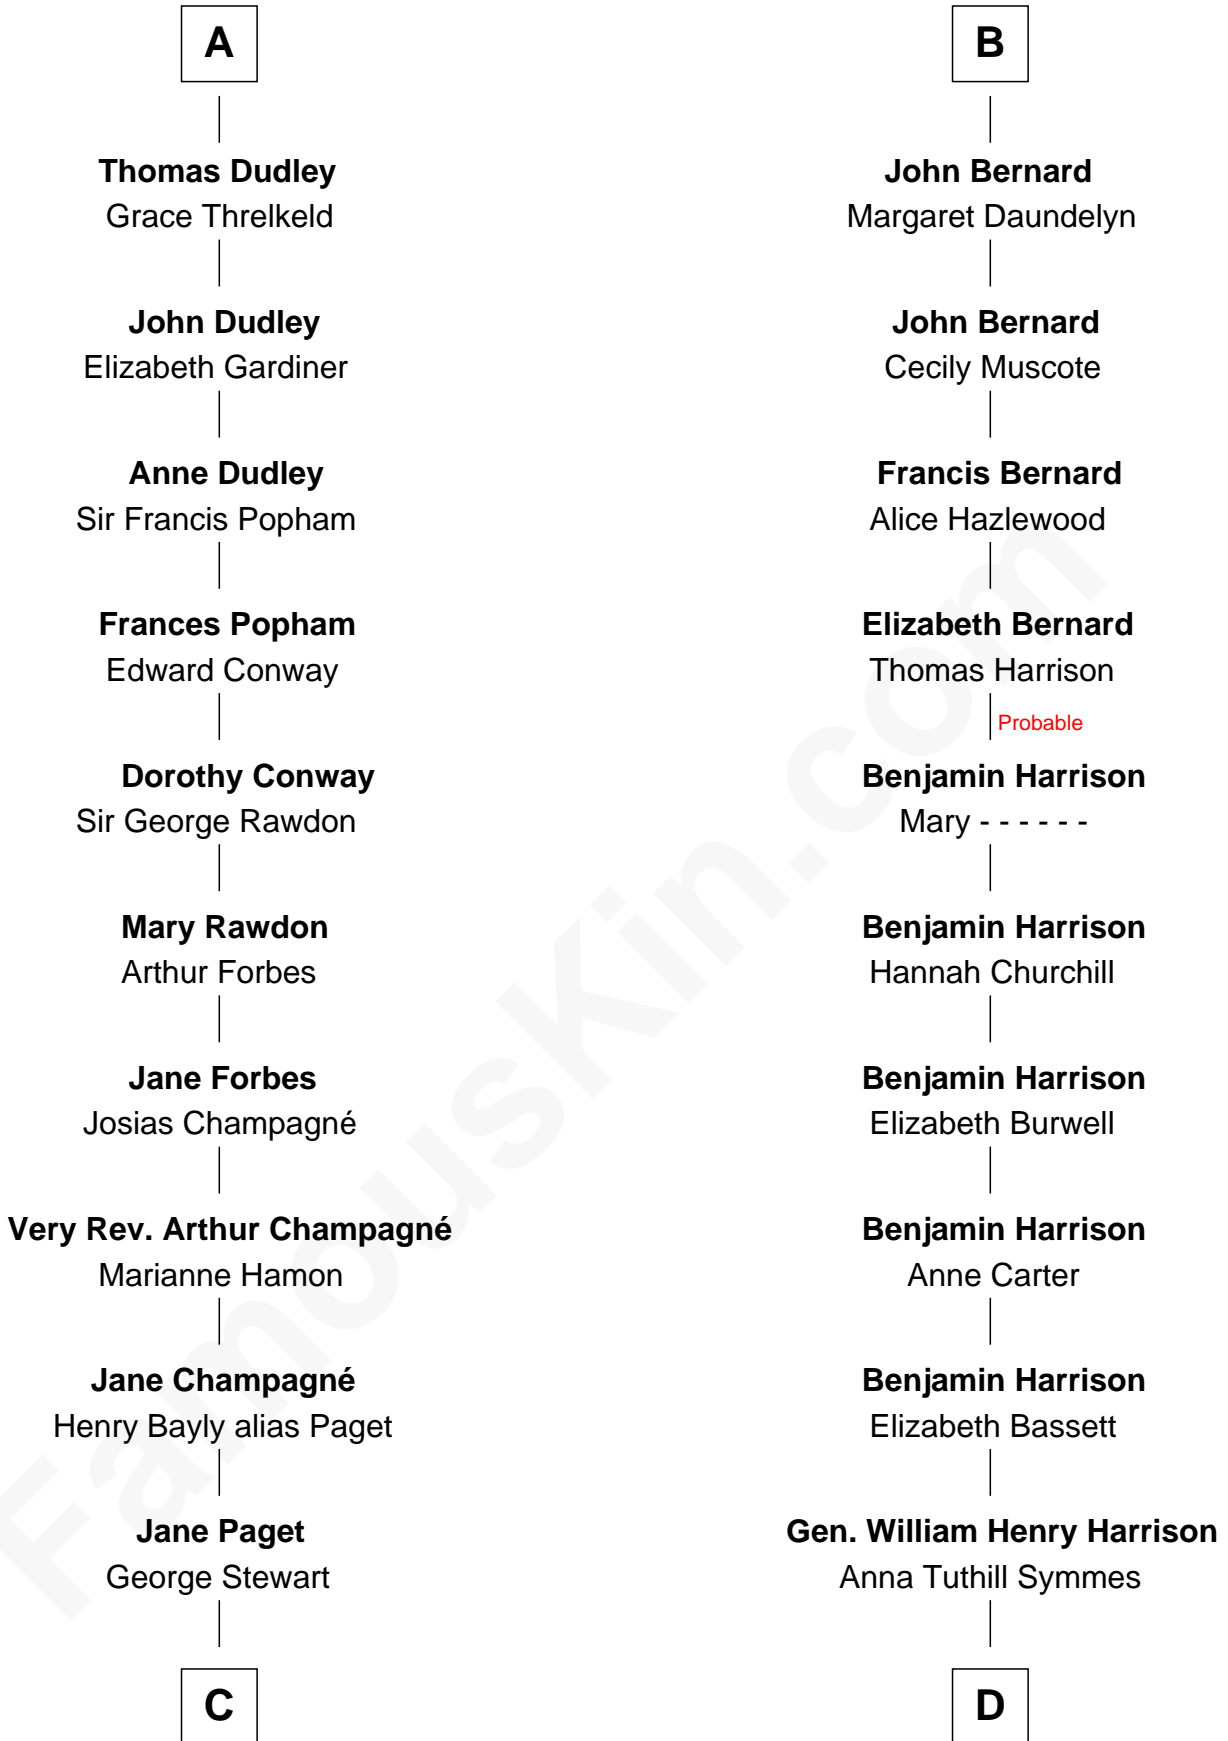

FamousKin.com

Relationship Chart of

Sir Winston Churchill

Prime Minister of the United Kingdom

18th cousin 2 times removed of

Benjamin Harrison

23rd U.S. President

Ralph Basset

Hawise - - - - -

C

Jane Stewart
Sir George Spencer-Churchill

Sir John Winston Spencer-Churchill
Frances Anne Emily Vane

Randolph Henry Spencer-Churchill
Jeanette Jerome

Sir Winston Churchill
Prime Minister of the United Kingdom

D

John Scott Harrison
Elizabeth Ramsey Irwin

Benjamin Harrison
23rd U.S. President

FamousKin.com