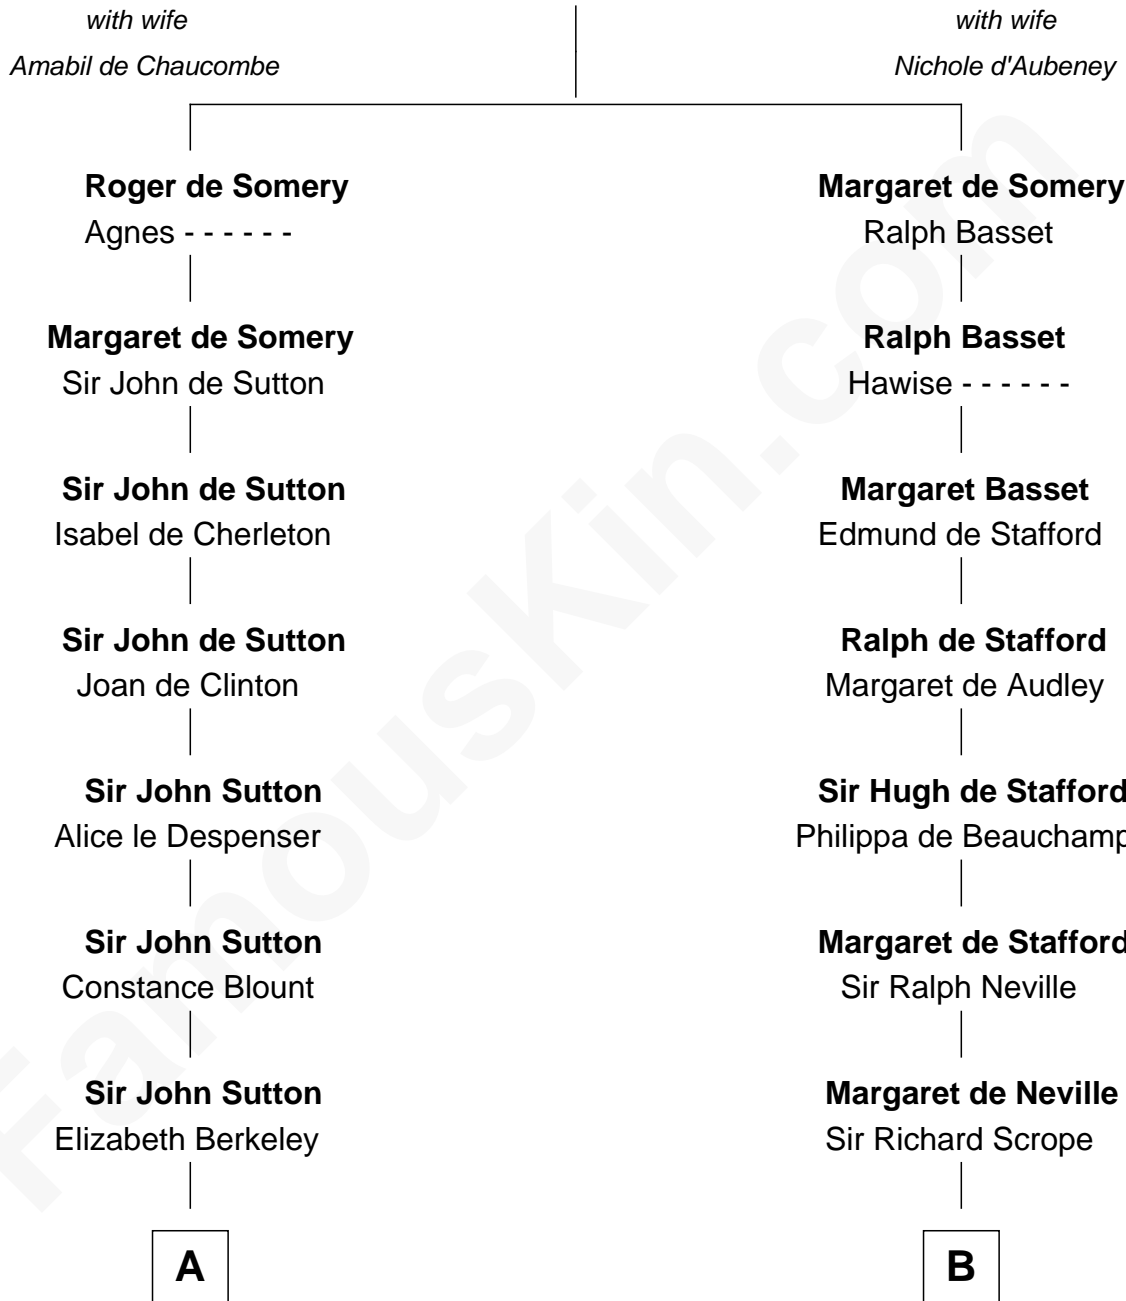

## Relationship Chart of

### Sir Winston Churchill

*Prime Minister of the United Kingdom*

20th cousin 1 time removed of

**Benjamin Harrison**

*23rd U.S. President*

### Sir Roger de Somery

**C**

**Jane Paget**  
George Stewart

**Jane Stewart**  
Sir George Spencer-Churchill

**Sir John Winston Spencer-Churchill**  
Frances Anne Emily Vane

**Randolph Henry Spencer-Churchill**  
Jeanette Jerome