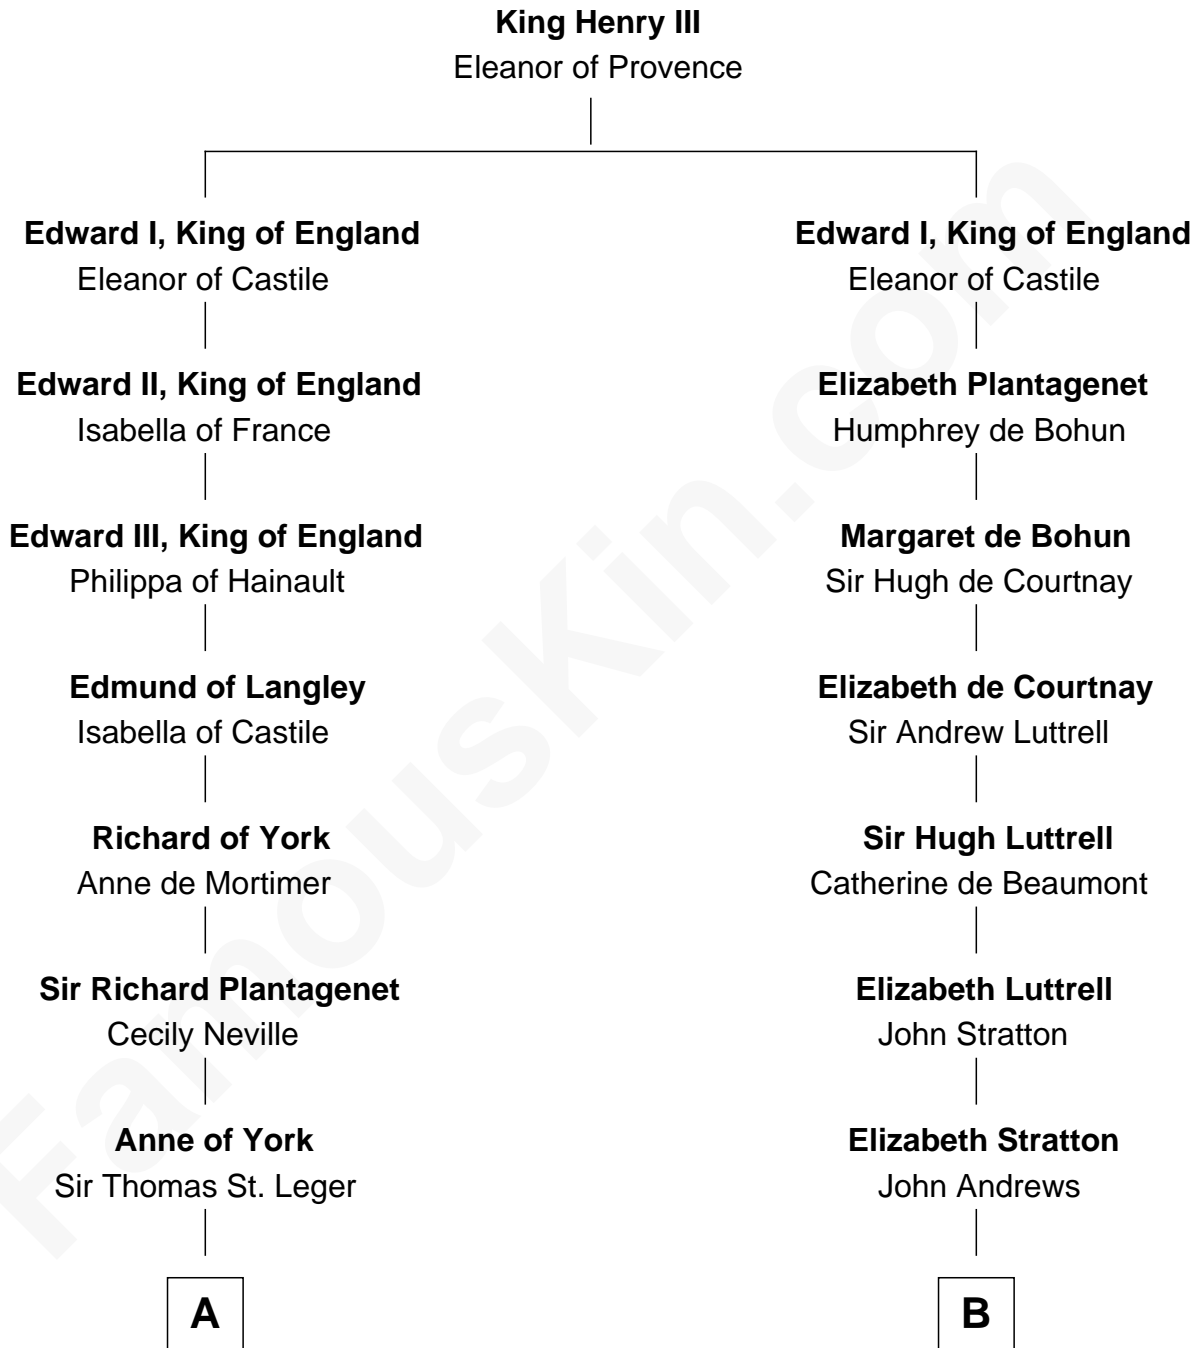

## Relationship Chart of

### Sir Winston Churchill

*Prime Minister of the United Kingdom*

18th cousin 2 times removed of

**Benjamin Harrison**

*23rd U.S. President*

**C**

**Jane Stewart**  
Sir George Spencer-Churchill

**Sir John Winston Spencer-Churchill**  
Frances Anne Emily Vane