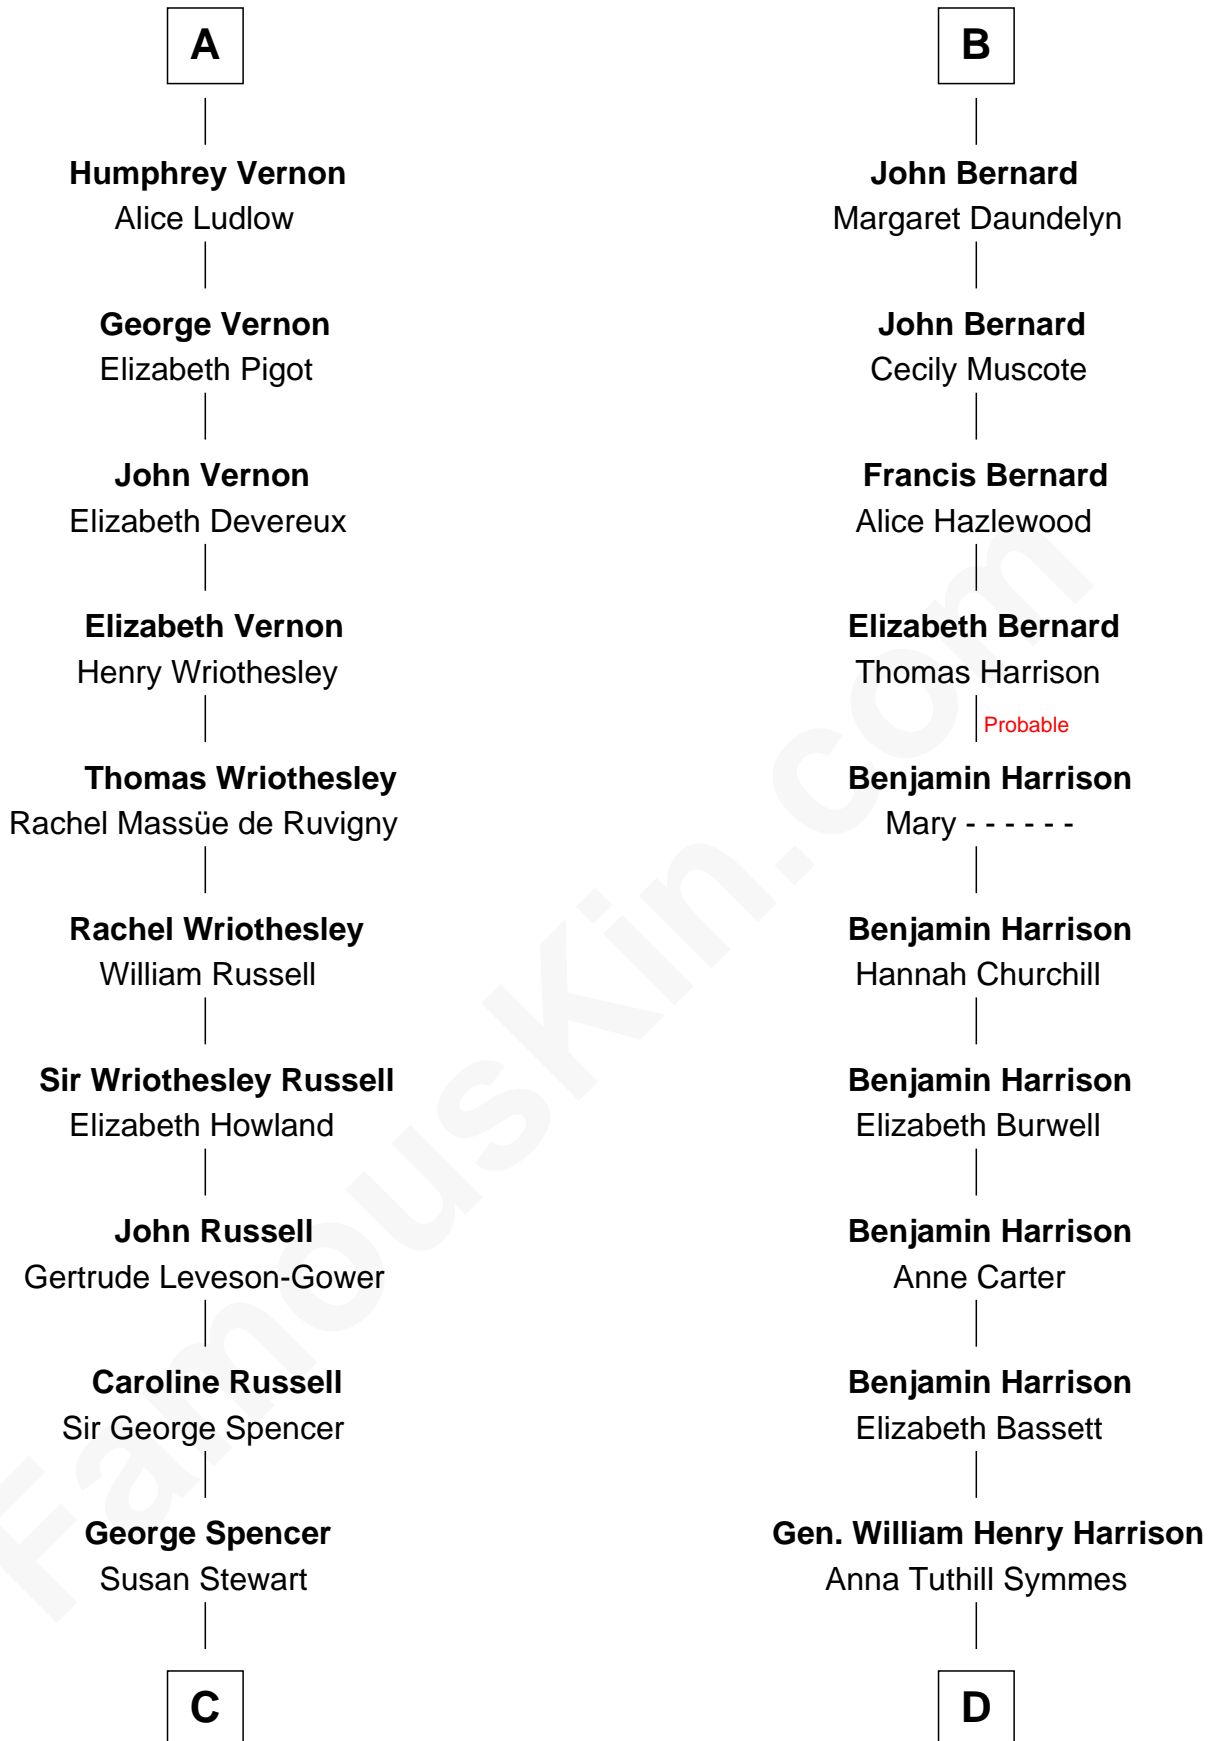

## Relationship Chart of

### Sir Winston Churchill

*Prime Minister of the United Kingdom*

18th cousin 2 times removed of

**Benjamin Harrison**

*23rd U.S. President*

**Sir Robert de Ros**

Isabel de Aubeney

**C**

**Sir George Spencer-Churchill**

Jane Stewart

**Sir John Winston Spencer-Churchill**

Frances Anne Emily Vane

**Randolph Henry Spencer-Churchill**

Jeanette Jerome

**Sir Winston Churchill**

*Prime Minister of the United Kingdom*

**D**

**John Scott Harrison**

Elizabeth Ramsey Irwin

**Benjamin Harrison**

*23rd U.S. President*

FamousKin.com